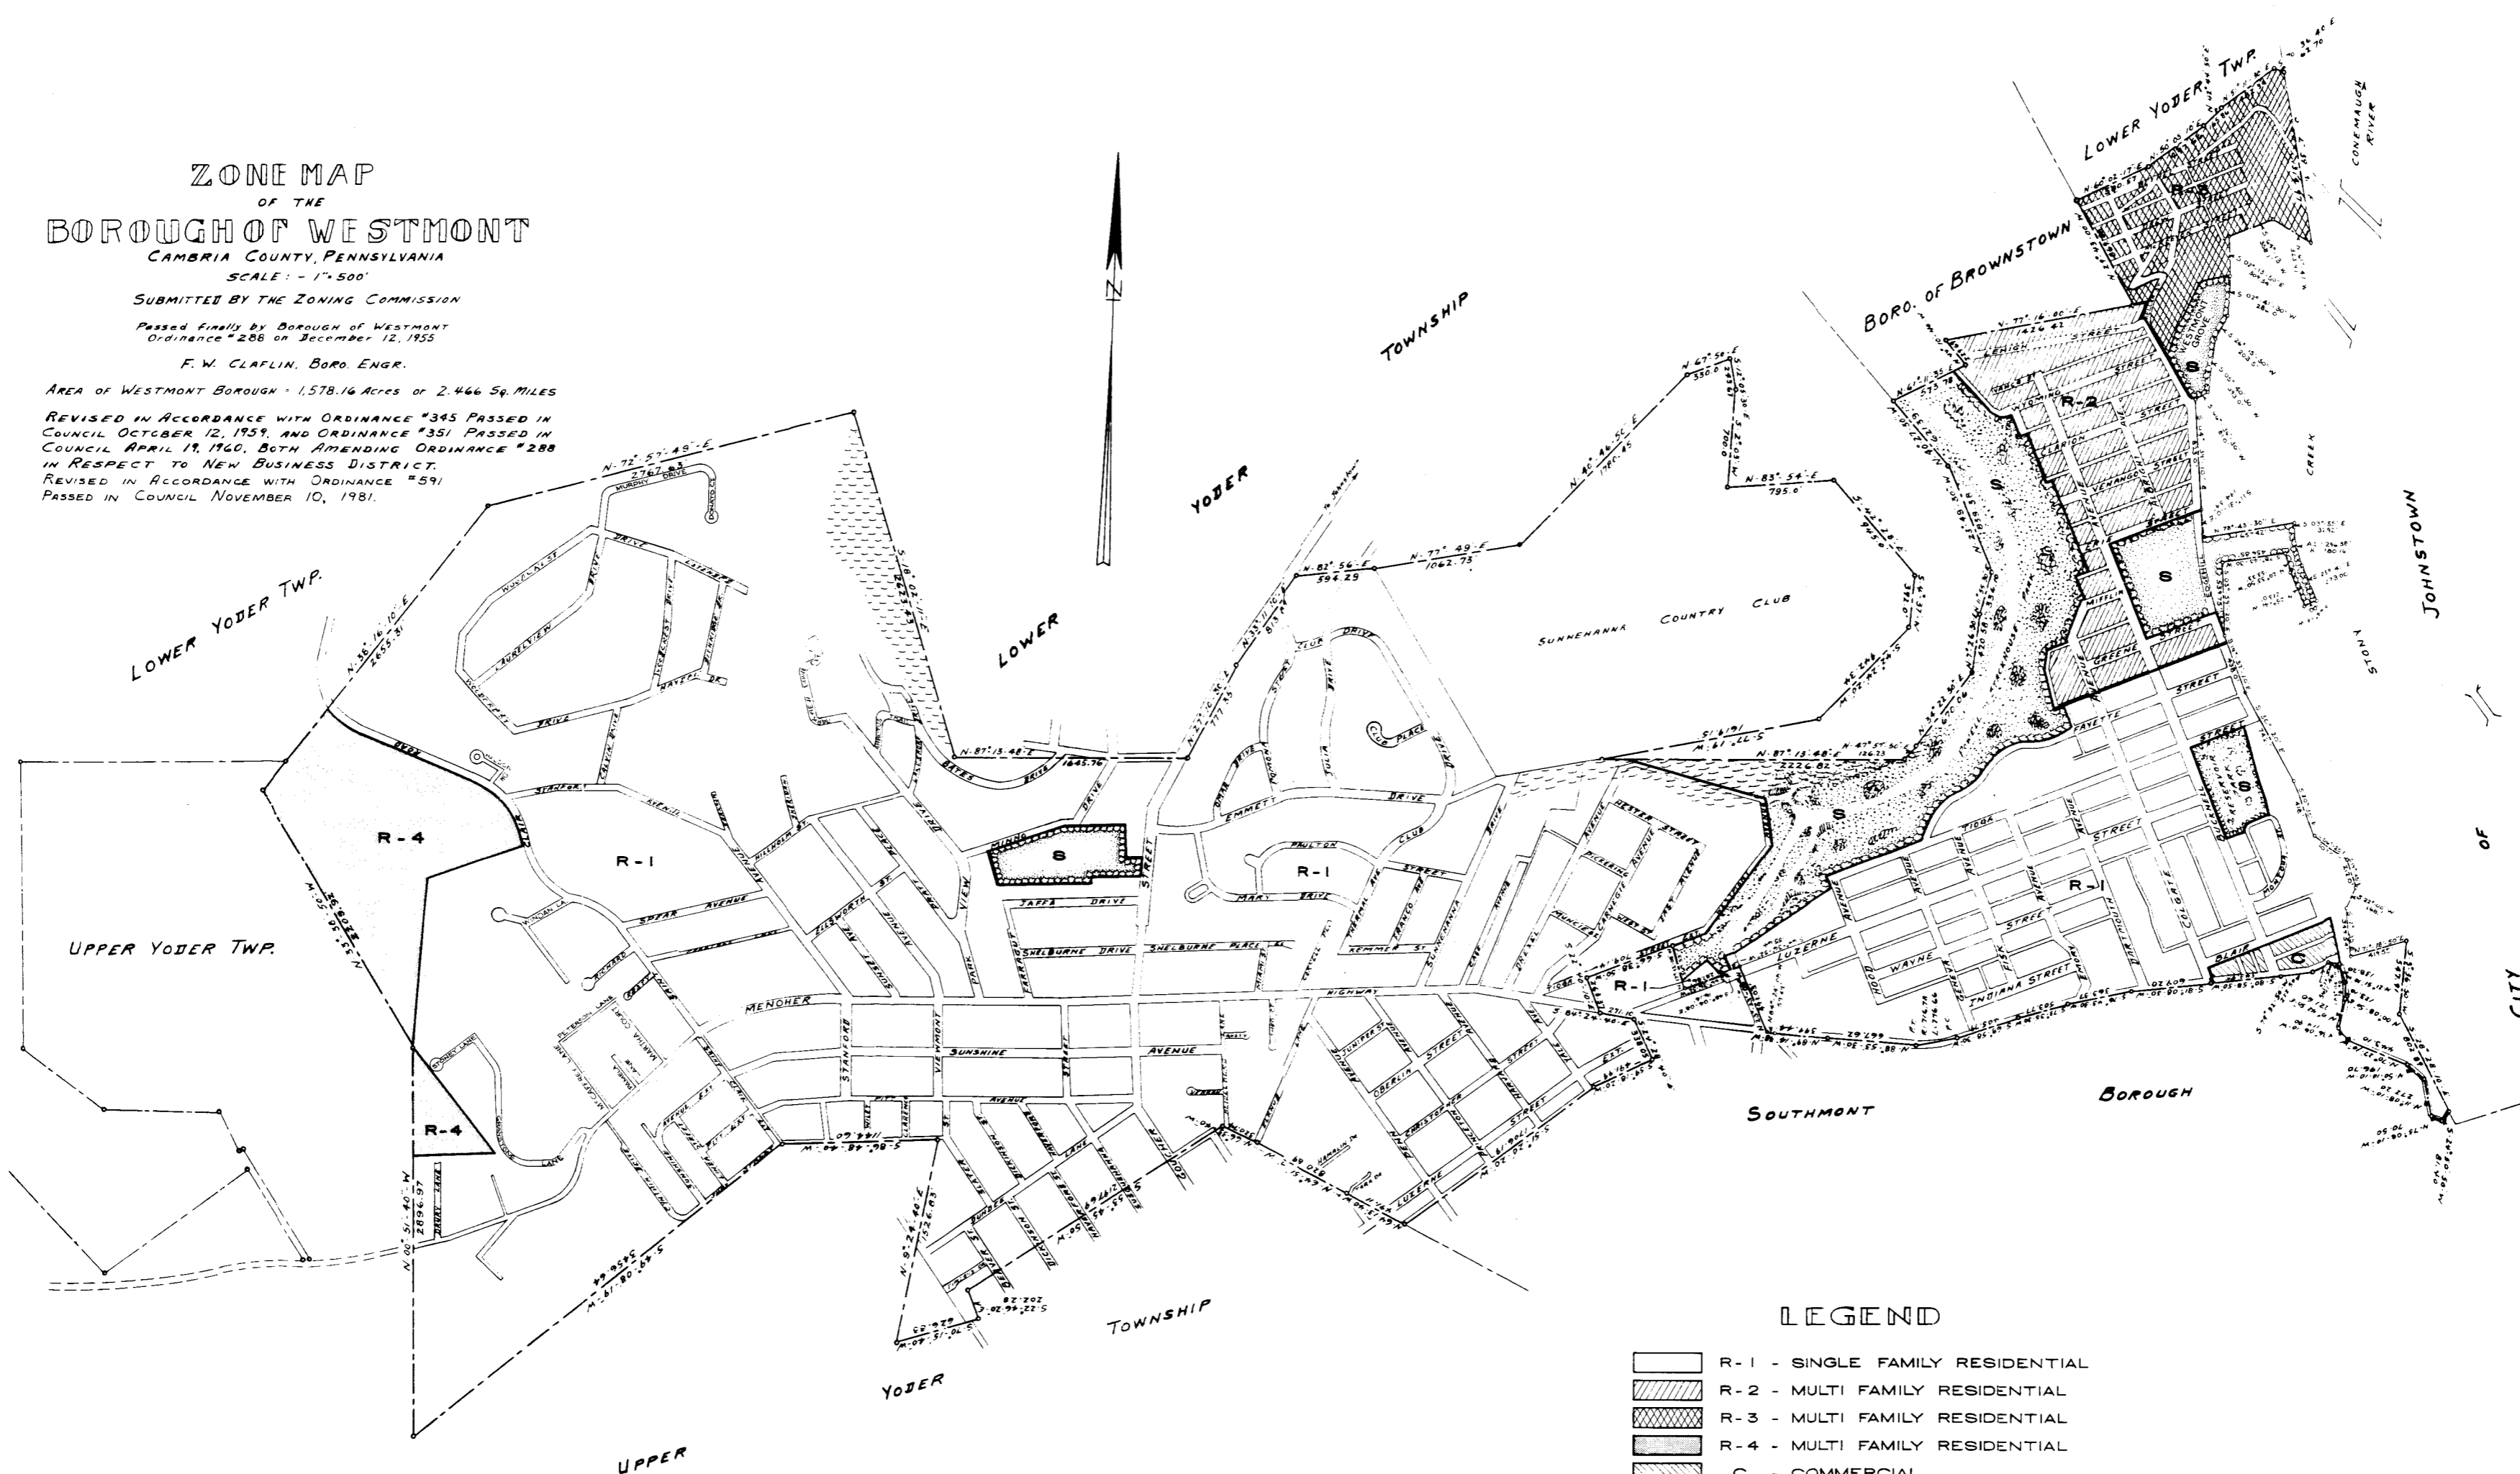

ZONE MAP
OF THE
BOROUGH OF WESTMONT

CAMBRIA COUNTY, PENNSYLVANIA
SCALE: - 1" = 500'

SUBMITTED BY THE ZONING COMMISSION

PASSED FINALLY BY BOROUGH OF WESTMONT
ORDINANCE #288 ON DECEMBER 12, 1955

F. W. CLAFLIN, BORO. ENGR.

AREA OF WESTMONT BOROUGH - 1,578.16 ACRES OR 2.466 SQ. MILES

REVISED IN ACCORDANCE WITH ORDINANCE #395 PASSED IN
COUNCIL OCTOBER 12, 1959, AND ORDINANCE #351 PASSED IN
COUNCIL APRIL 19, 1960, BOTH AMENDING ORDINANCE #288
IN RESPECT TO NEW BUSINESS DISTRICT.
REVISED IN ACCORDANCE WITH ORDINANCE #591
PASSED IN COUNCIL NOVEMBER 10, 1981.

LEGEND

-  R-1 - SINGLE FAMILY RESIDENTIAL
-  R-2 - MULTI FAMILY RESIDENTIAL
-  R-3 - MULTI FAMILY RESIDENTIAL
-  R-4 - MULTI FAMILY RESIDENTIAL
-  C - COMMERCIAL
-  S - CONSERVANCY
-  - FLOOD PLAIN