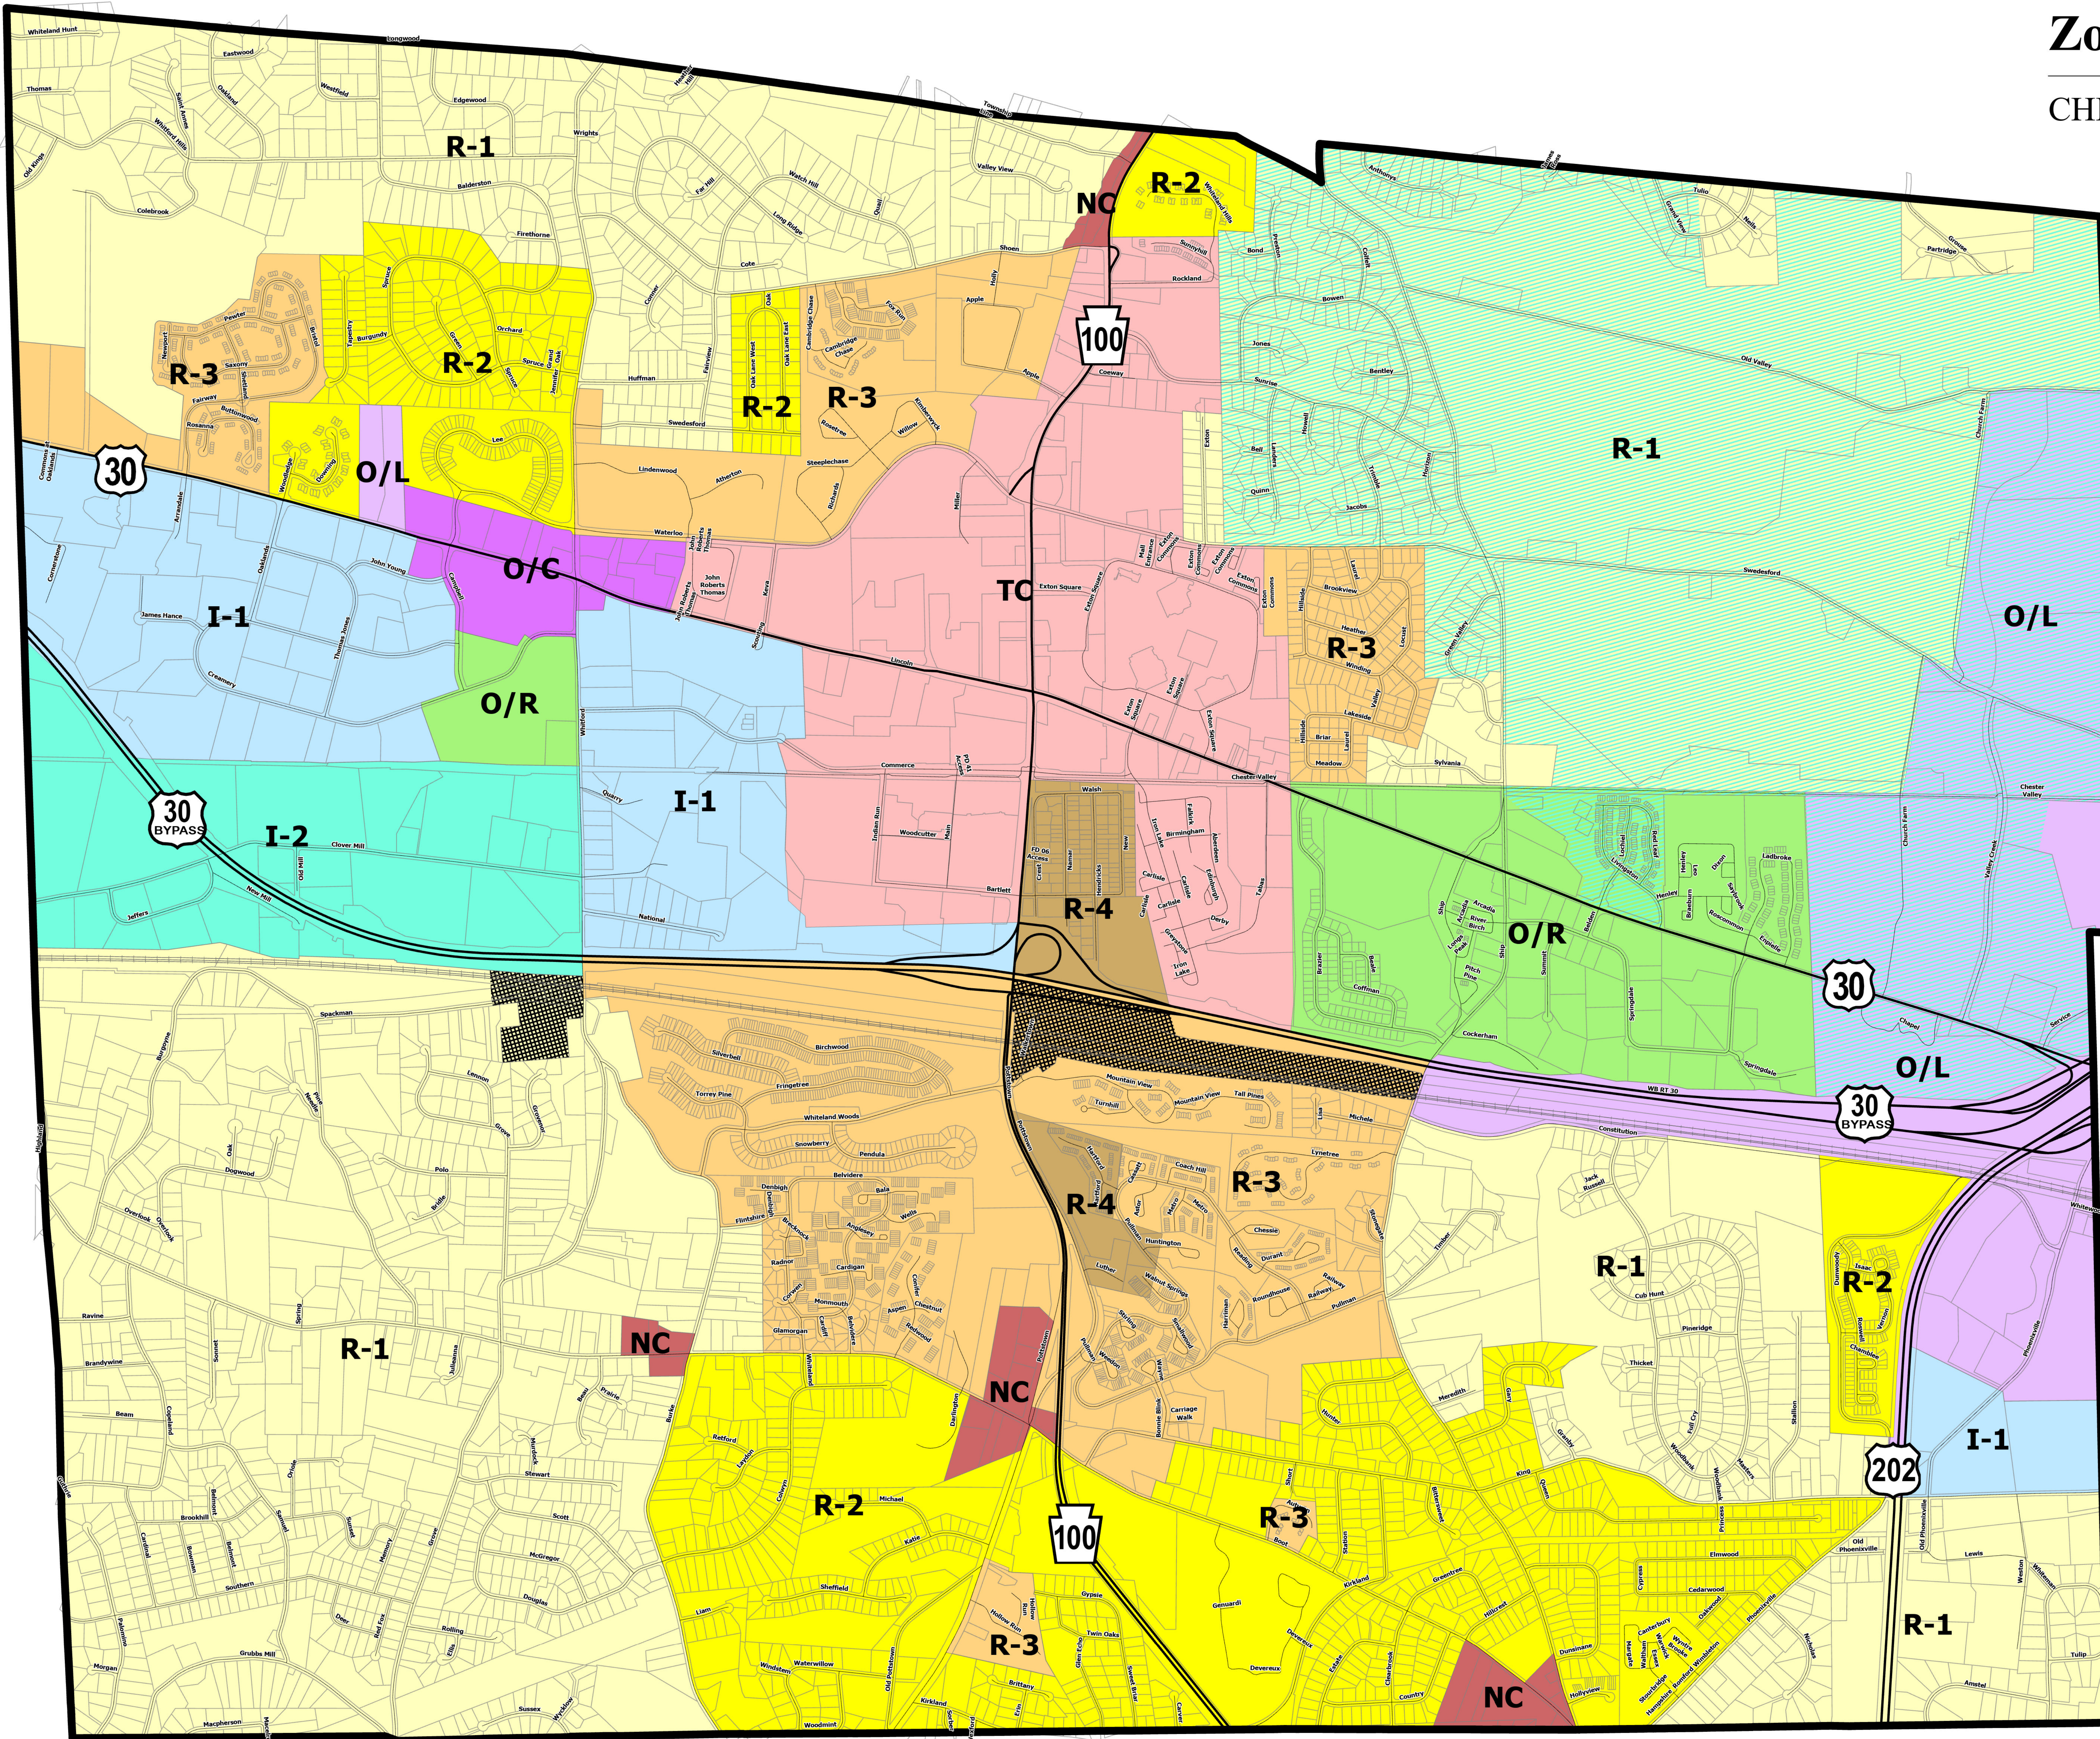

West Whiteland Township Zoning Map

CHESTER COUNTY, PENNSYLVANIA

Zoning Adopted: November 13, 2024

Zoning Districts

- I-1 - Limited Industrial
- I-2 - General Industrial
- NC - Neighborhood Commercial
- O/C - Office/Commercial
- O/L - Office/Laboratory
- O/R - Office/Residential
- R-1 - Residential
- R-2 - Residential
- R-3 - Residential
- R-4 - Residential
- TC - Town Center Mixed Use
- Rail Transit Overlay
- Unified Overlay

West Whiteland
TOWNSHIP

Prepared by: West Whiteland Township, 2024
Data Source: WWT & Chester County DCIS, 2024