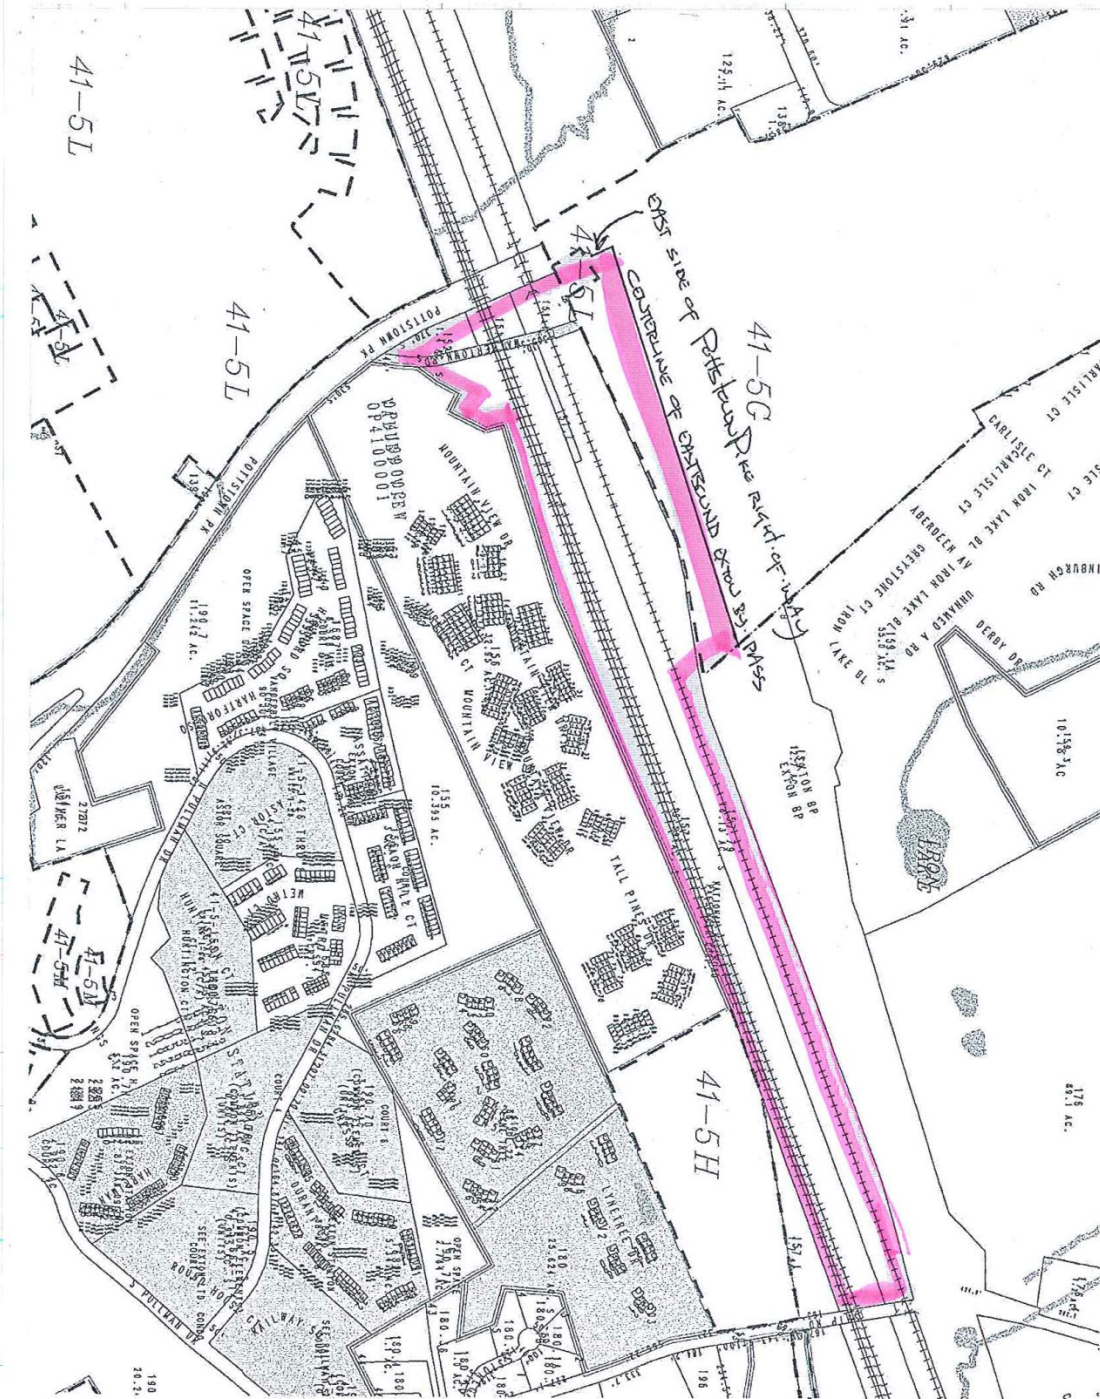

ZONING

325 Attachment 5

Township of West Whiteland
Rail Transit Overlay Map

WEST WHITELAND CODE