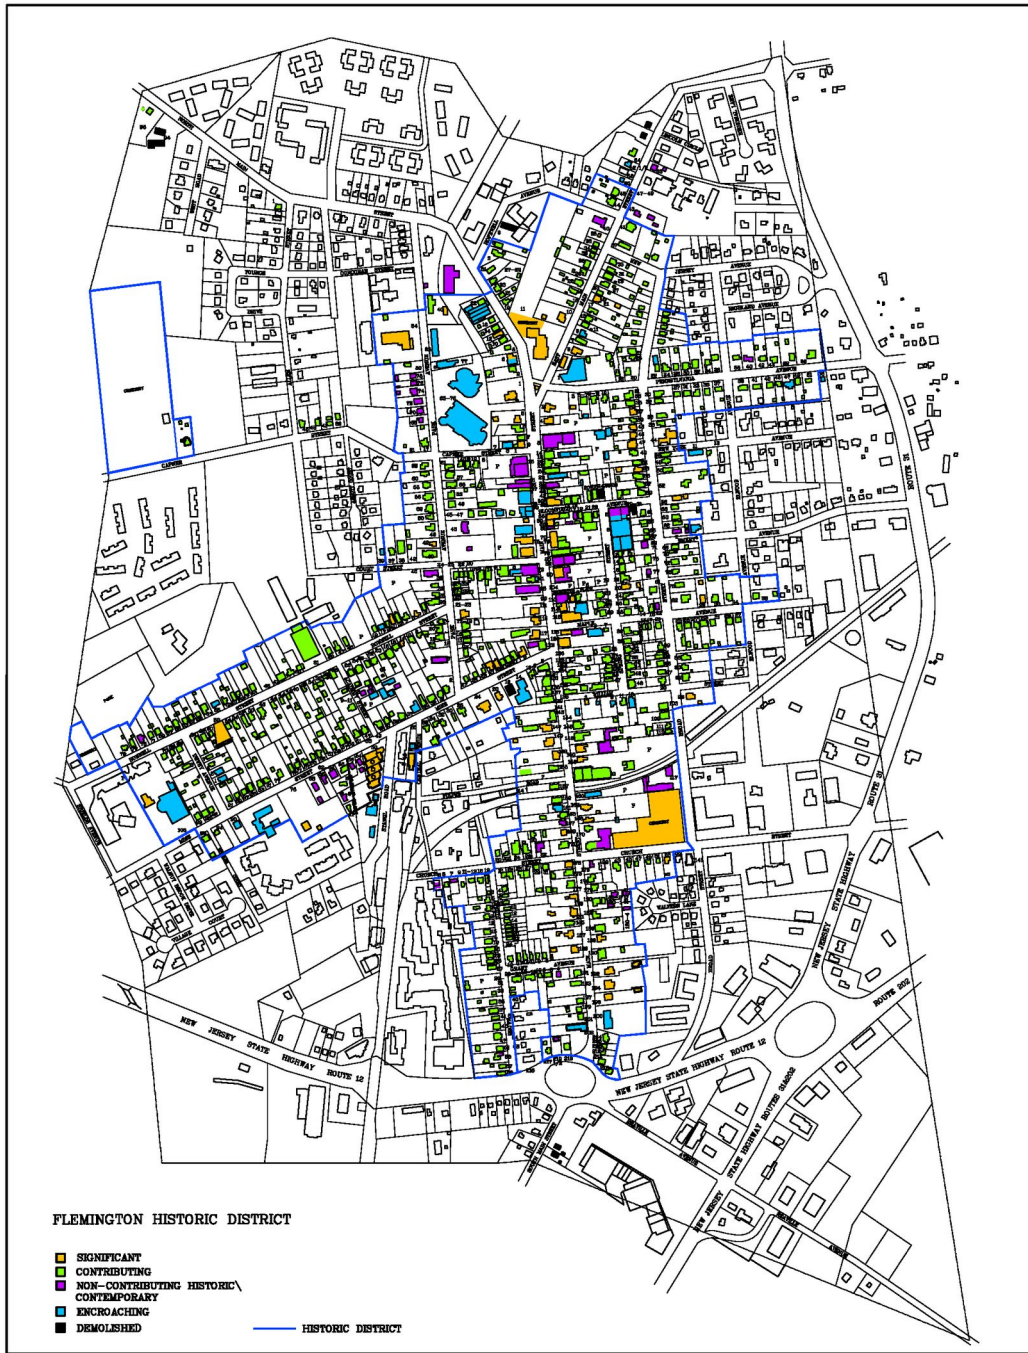

ZONING

26 Attachment 3

2010 FLEMINGTON MASTER PLAN UPDATE

Historic District

Flemington Borough, Hunterdon County, NJ May 2010