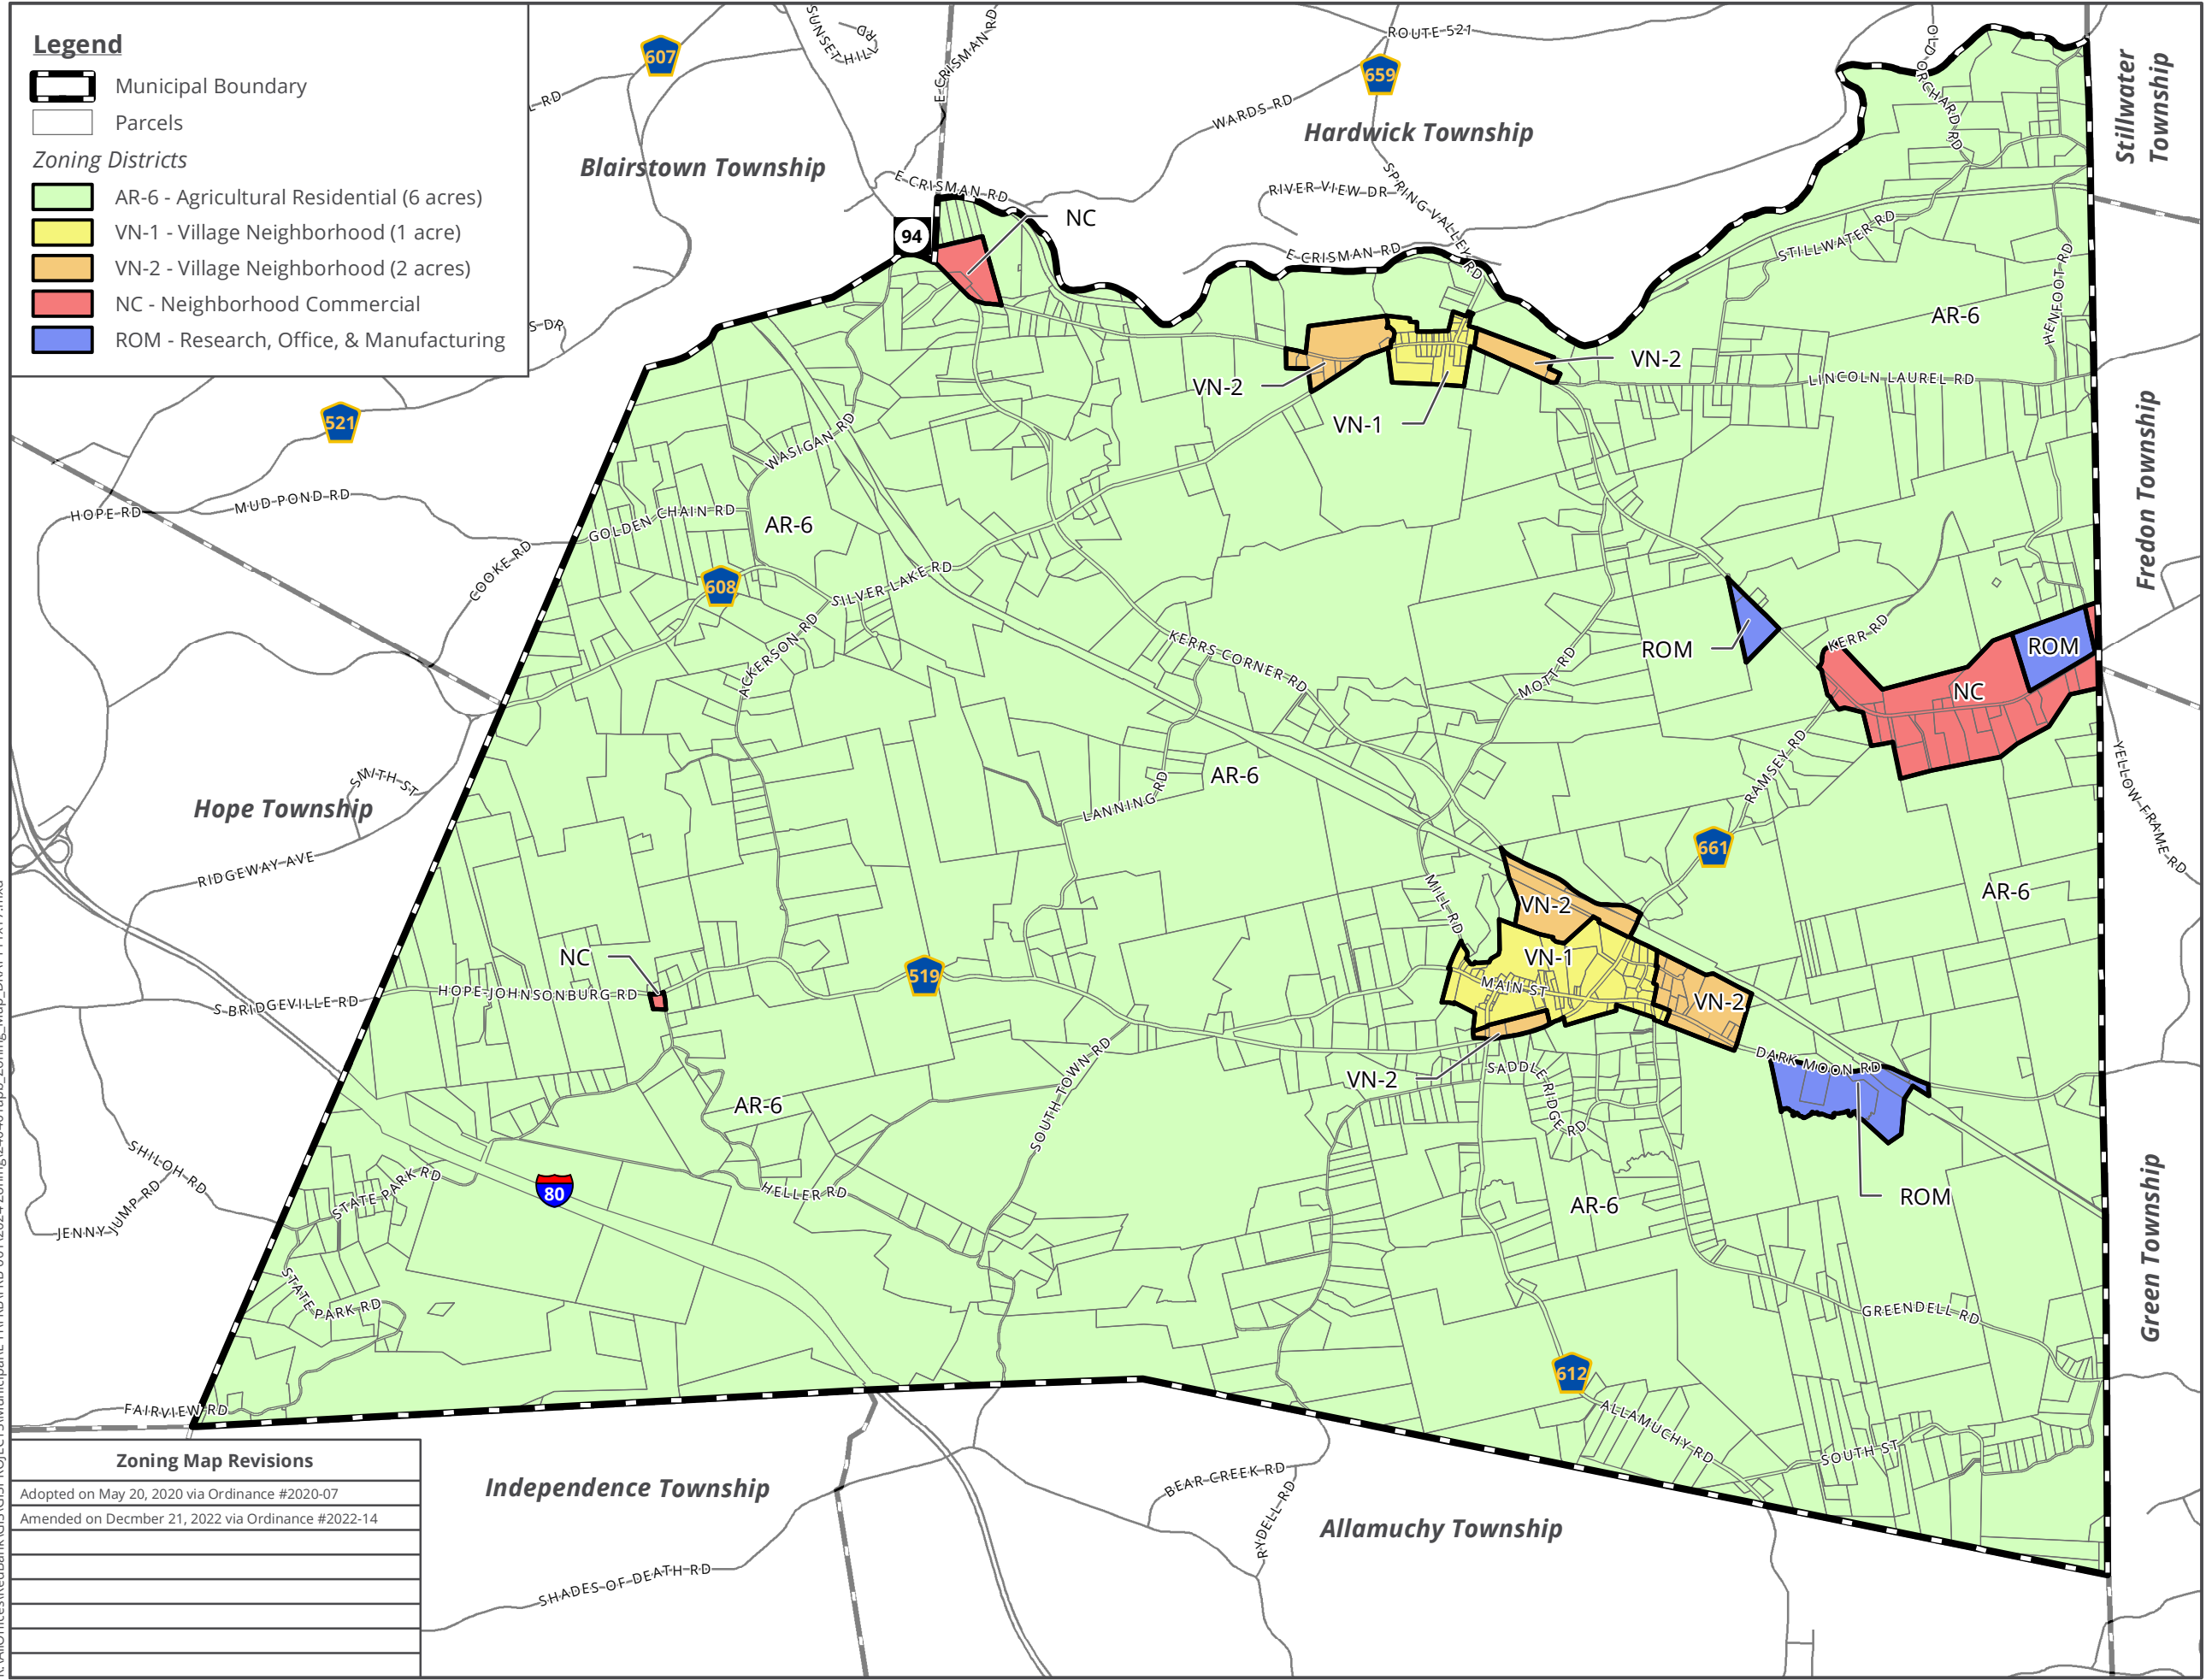

Legend

-  Municipal Boundary
-  Parcels
- Zoning Districts**
-  AR-6 - Agricultural Residential (6 acres)
-  VN-1 - Village Neighborhood (1 acre)
-  VN-2 - Village Neighborhood (2 acres)
-  NC - Neighborhood Commercial
-  ROM - Research, Office, & Manufacturing

ZONING MAP

Township of Frelinghuysen

Warren County
New Jersey

This map was developed using NJDEP, NJDOT, and Warren County GIS digital data, but this secondary product has not been verified by NJDEP and is not state-authorized.

April 2024

Zoning Map Revisions

Adopted on May 20, 2020 via Ordinance #2020-07
Amended on December 21, 2022 via Ordinance #2022-14

R:\AI\0\files\RedBank\GIS\PROJECTS\Municipal\LE-H\FRBYFRB-001\2024 Zoning\Map Draft\11x17.mxd