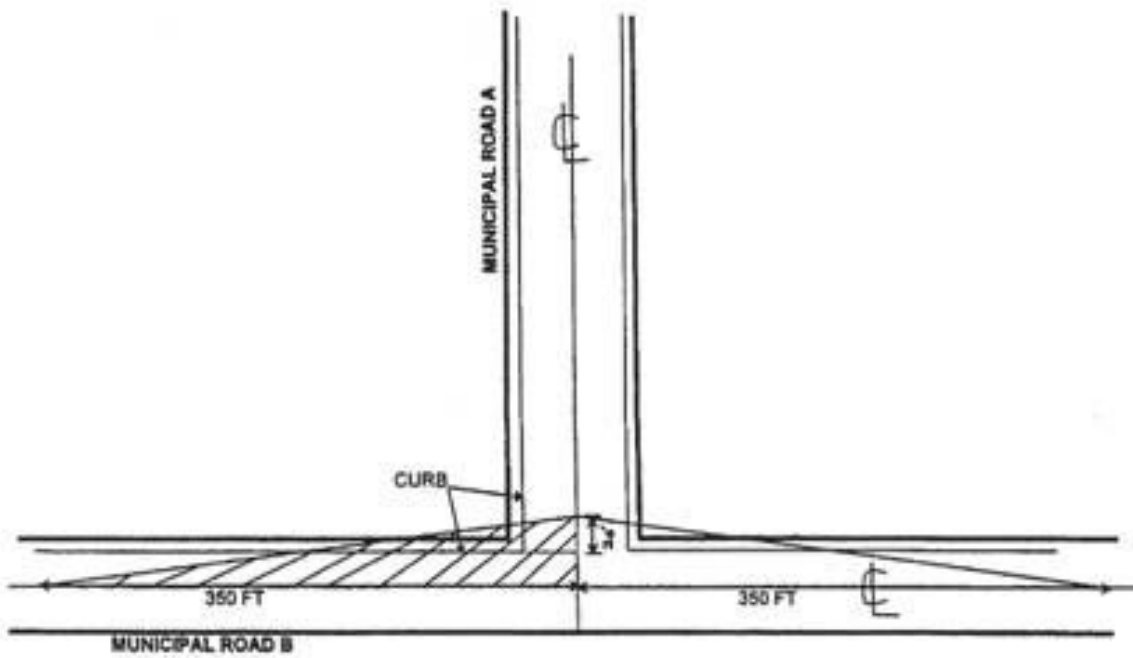

LAND USE REGULATIONS

35 Attachment 2

Township of Springfield

APPENDIX B

**SIGHT TRIANGLE EASEMENT
MUNICIPAL ROAD INTERSECTING MUNICIPAL ROAD**

NOT TO SCALE

Township of Springfield
Engineering Department
April 2003

Diagram is Based on Description of subsection 35-22.2

SPRINGFIELD CODE

SIGHT TRIANGLE EASEMENT
MUNICIPAL ROAD INTERSECTING COUNTY ROAD

NOT TO SCALE

Township of Springfield
Engineering Department
April 2003
Diagram is Based on Description of subsection 35-22.2

LAND USE REGULATIONS

SIGHT TRIANGLE EASEMENT
MUNICIPAL ROAD INTERSECTING STATE ROAD

Township of Springfield
Engineering Department
April 2003
Diagram is Based on Description of subsection 35-22.2

SPRINGFIELD CODE

SIGHT TRIANGLE EASEMENT
COUNTY ROAD INTERSECTING STATE ROAD

Township of Springfield
Engineering Department
April 2003
Diagram is Based on Description of subsection 35-22.2