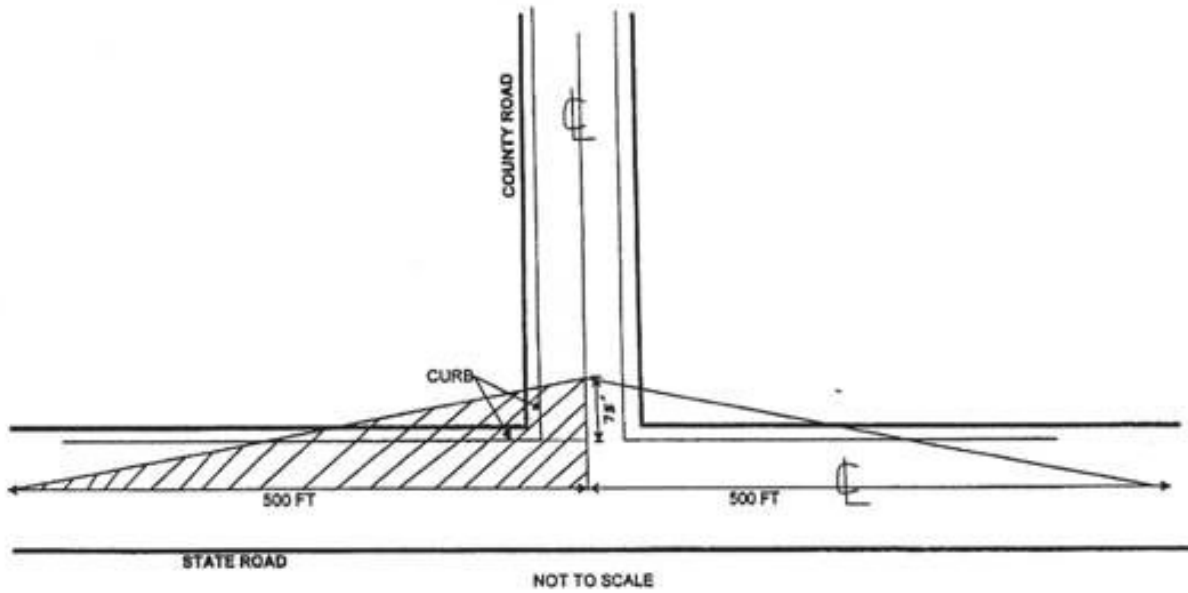

LAND USE REGULATIONS

SIGHT TRIANGLE EASEMENT
MUNICIPAL ROAD INTERSECTING STATE ROAD

Township of Springfield
Engineering Department
April 2003
Diagram is Based on Description of subsection 35-22.2

SPRINGFIELD CODE

SIGHT TRIANGLE EASEMENT
COUNTY ROAD INTERSECTING STATE ROAD

Township of Springfield
Engineering Department
April 2003
Diagram is Based on Description of subsection 35-22.2