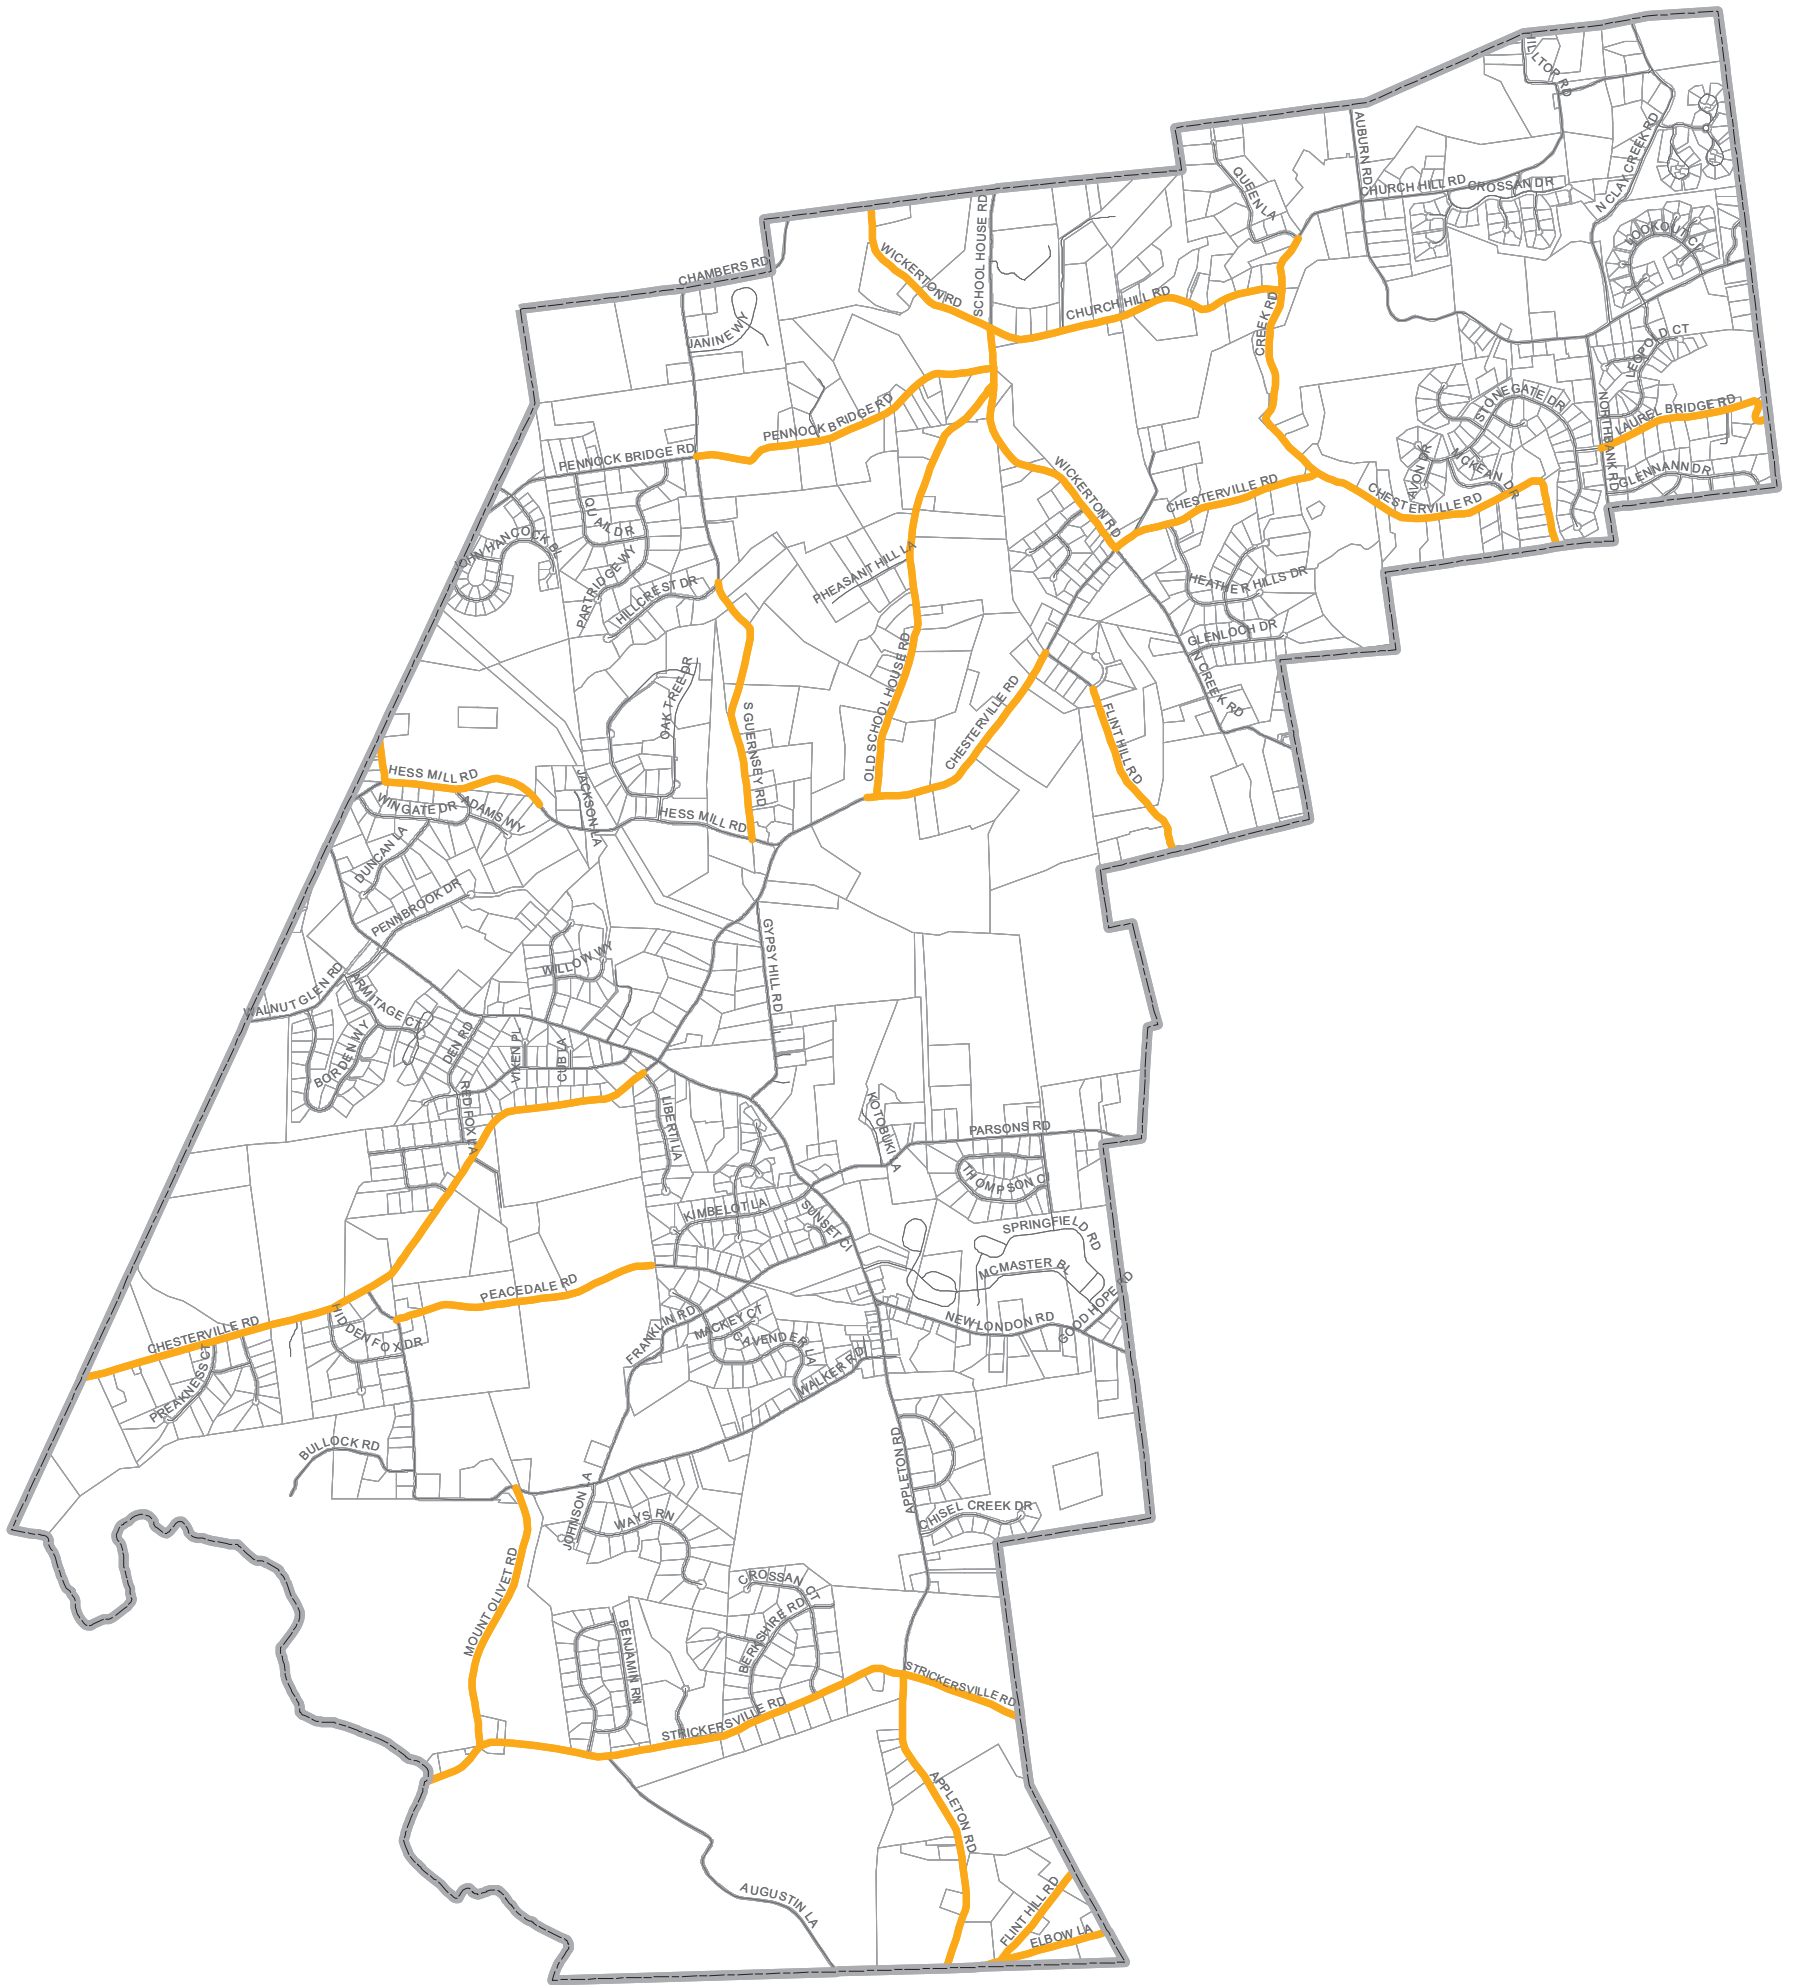

# Scenic Roads

Data Sources: Roads and tax parcel data from Chester County, 2007; Scenic Roads from Franklin Township Comprehensive Plan, 2006.

Thomas Comitta Associates, Inc.  
Town Planners and Landscape Architects

## Franklin Township Chester County, Pennsylvania

### Legend

- Scenic Roads
- Roads
- Tax Parcels