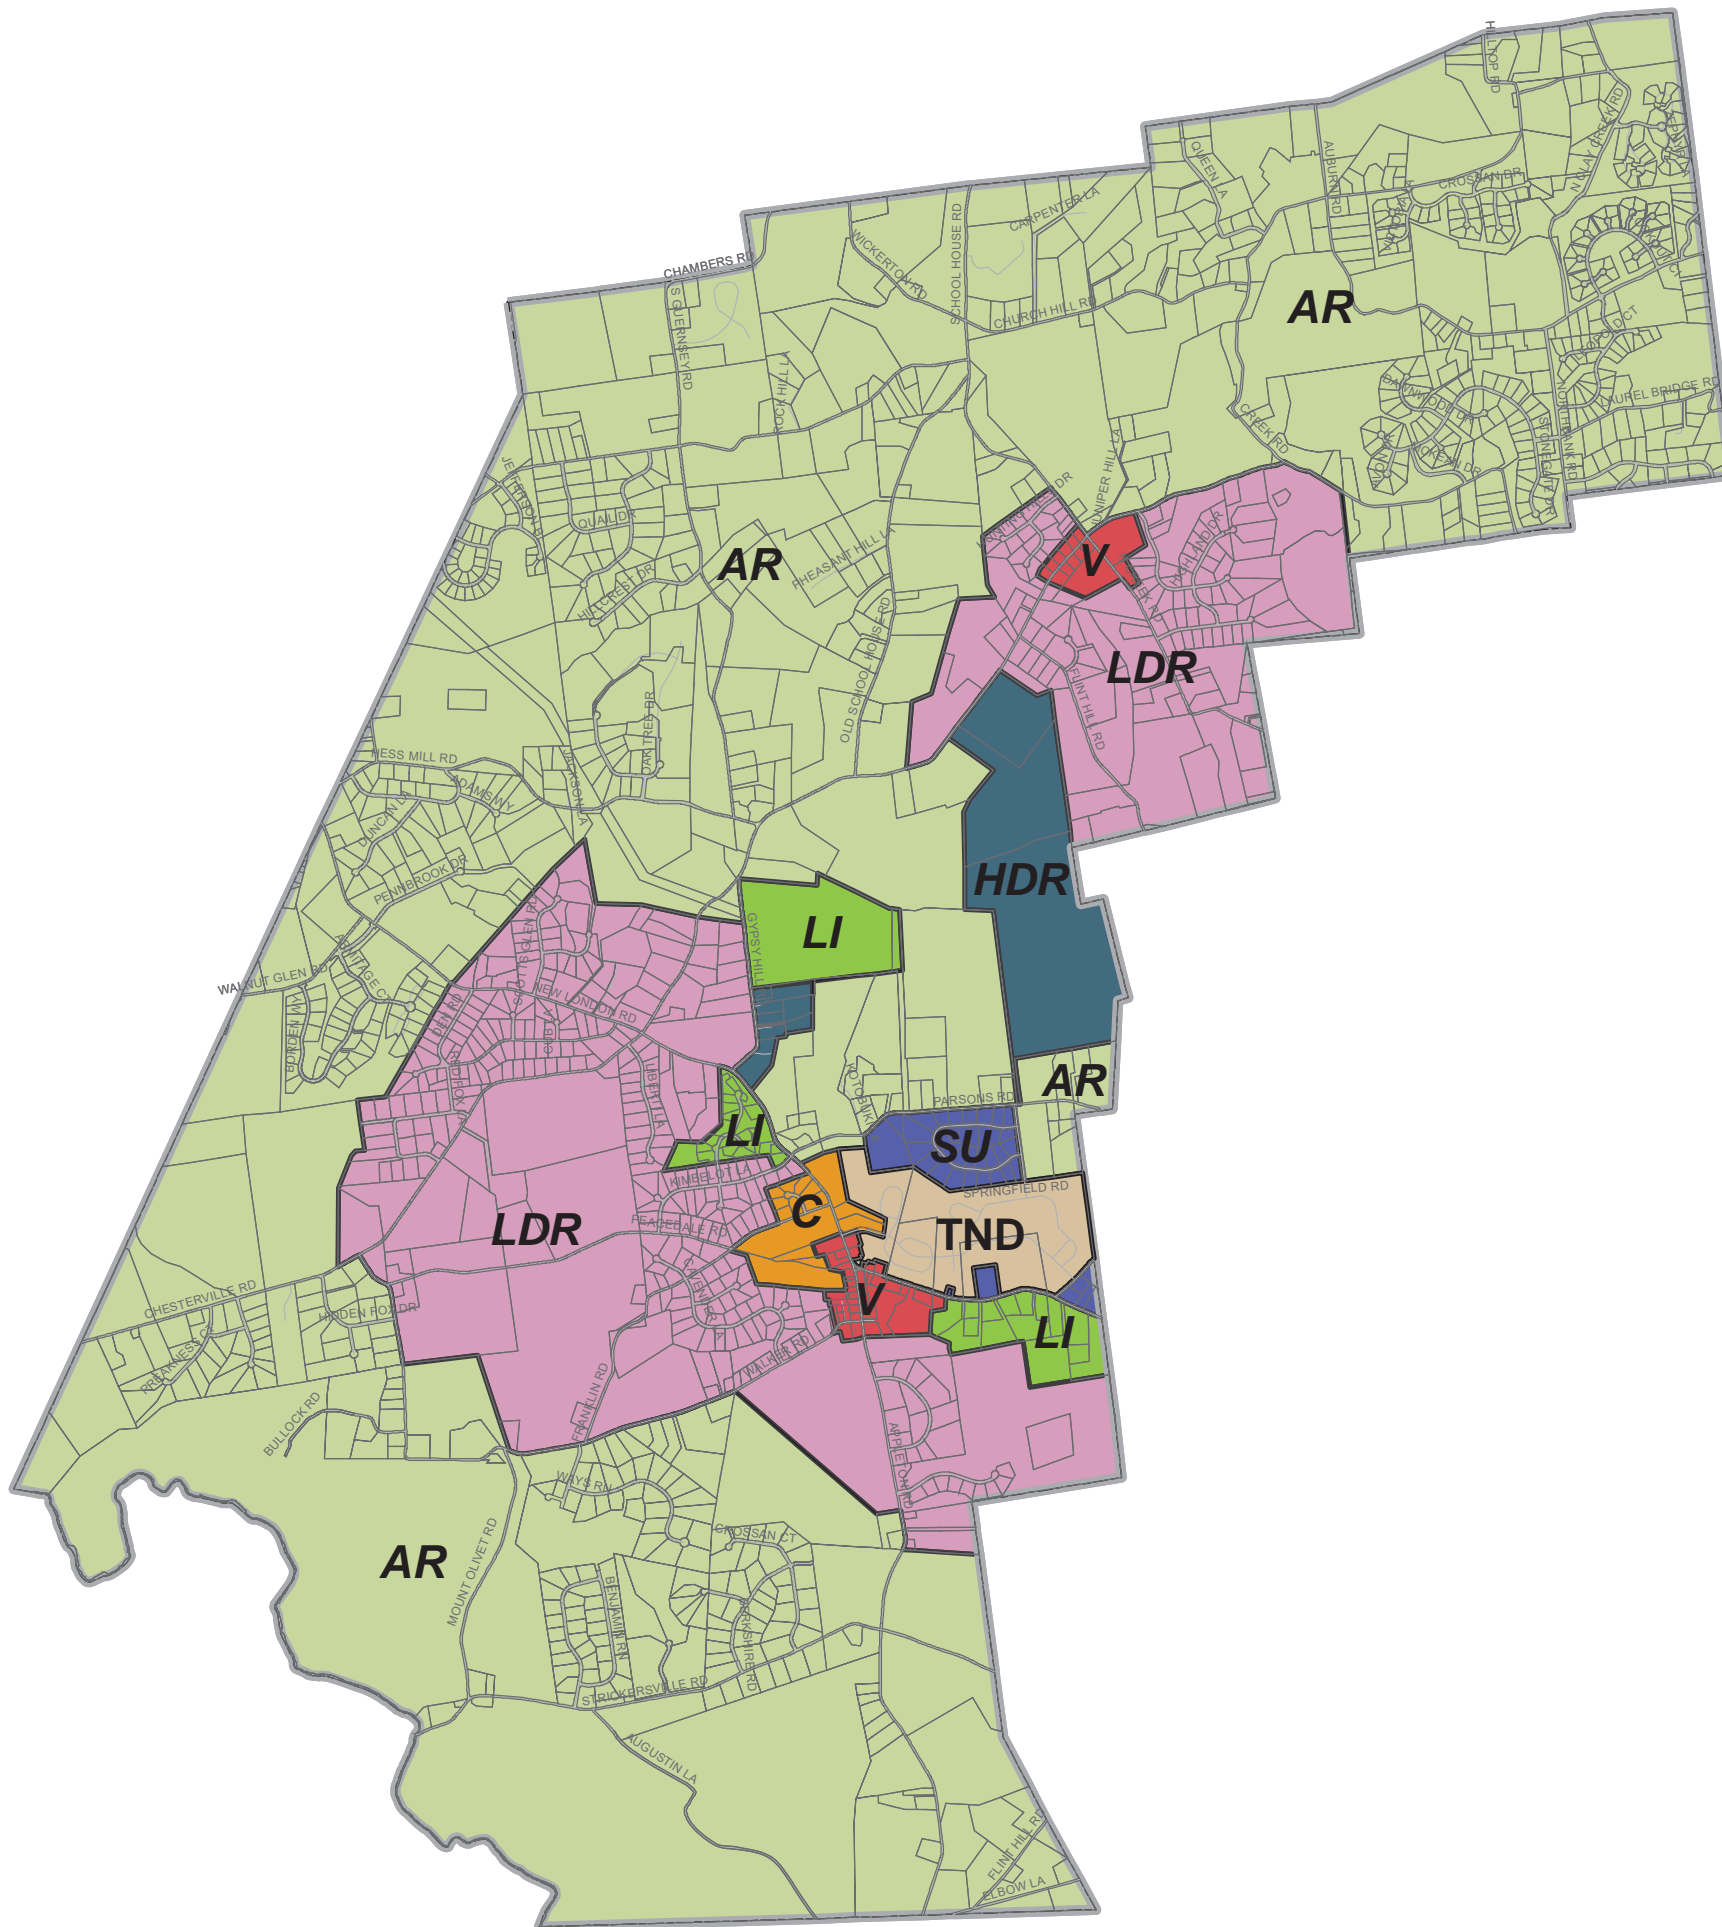

5

Data Sources: Zoning Districts from Chester County Data Distribution CD, 2003. Roads and tax parcel data from Chester County, 2007

Thomas Comitta Associates, Inc.
Town Planners and Landscape Architects

Adopted: November 14, 2007

Zoning Map

Franklin Township Chester County, Pennsylvania

Legend

Zoning Districts

-  AR - Agricultural Residential
-  C - Commercial
-  HDR - High Density Residential
-  LDR - Low Density Residential
-  LI - Limited Industrial
-  R-2 - Agricultural Residential
-  SU - Special Use
-  V - Village District
-  TND - Traditional Neighborhood Development District