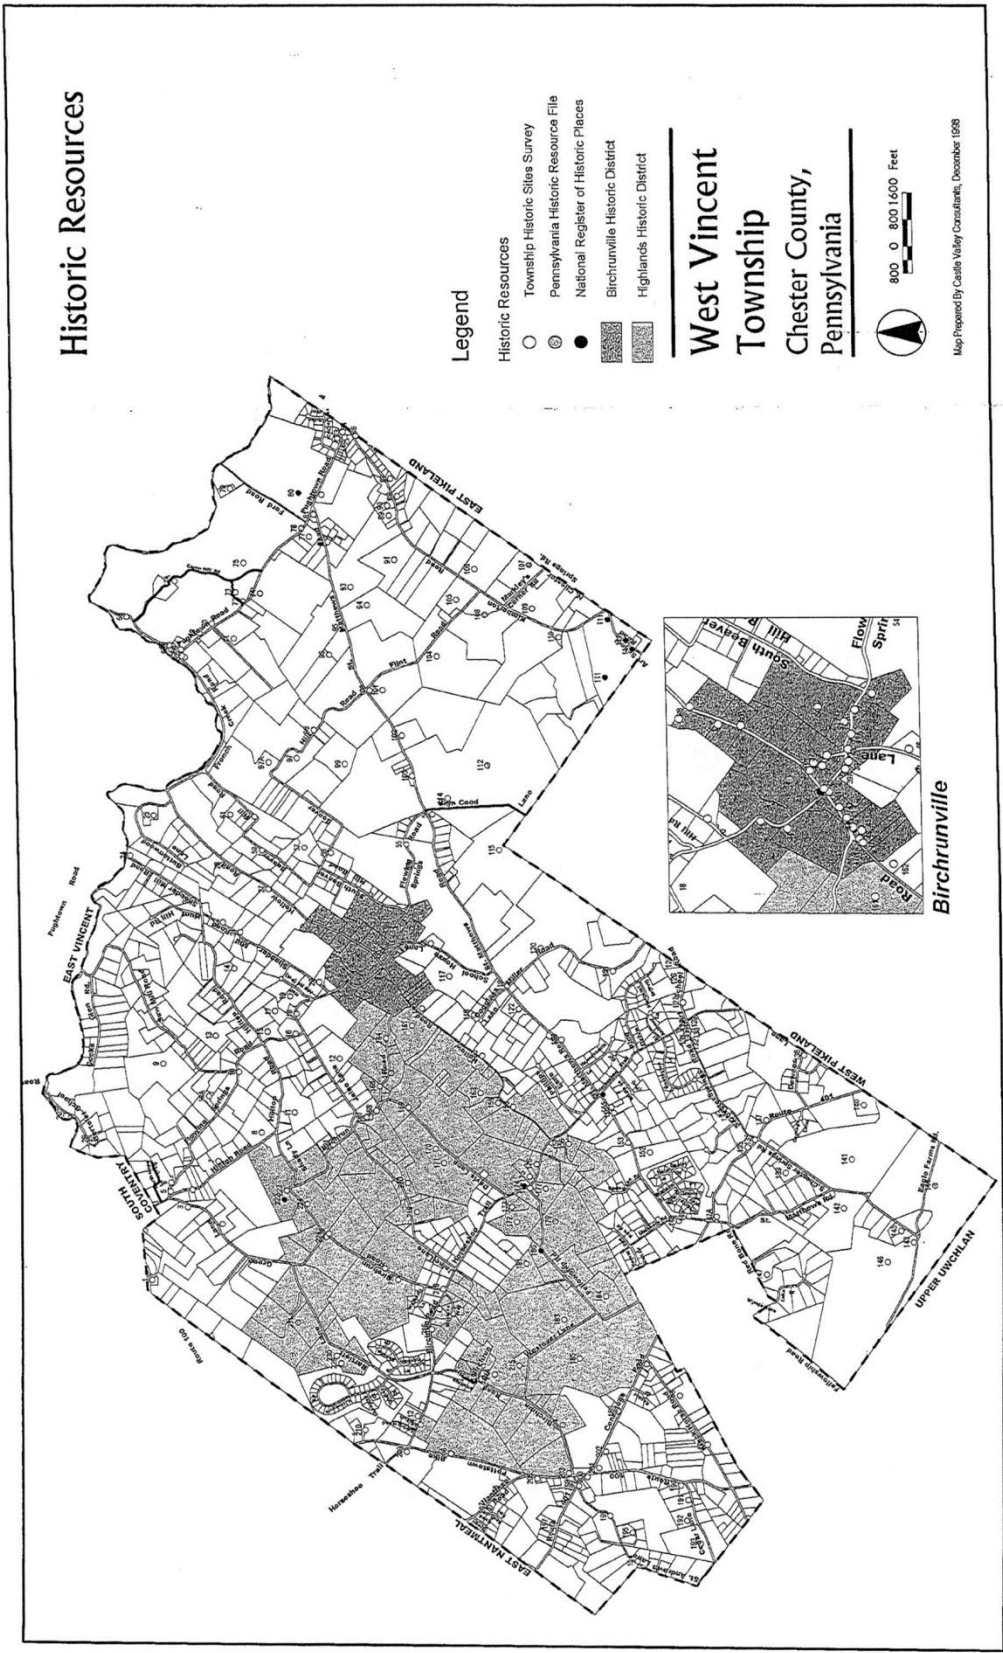

ZONING

390 Attachment 10

Township of West Vincent

Overlay Districts

WEST VINCENT CODE

ZONING

WEST VINCENT CODE

ZONING

WEST VINCENT CODE

ZONING

WEST VINCENT CODE

ZONING

Unified Development
Area (UDA)
Adopted 5-27-99