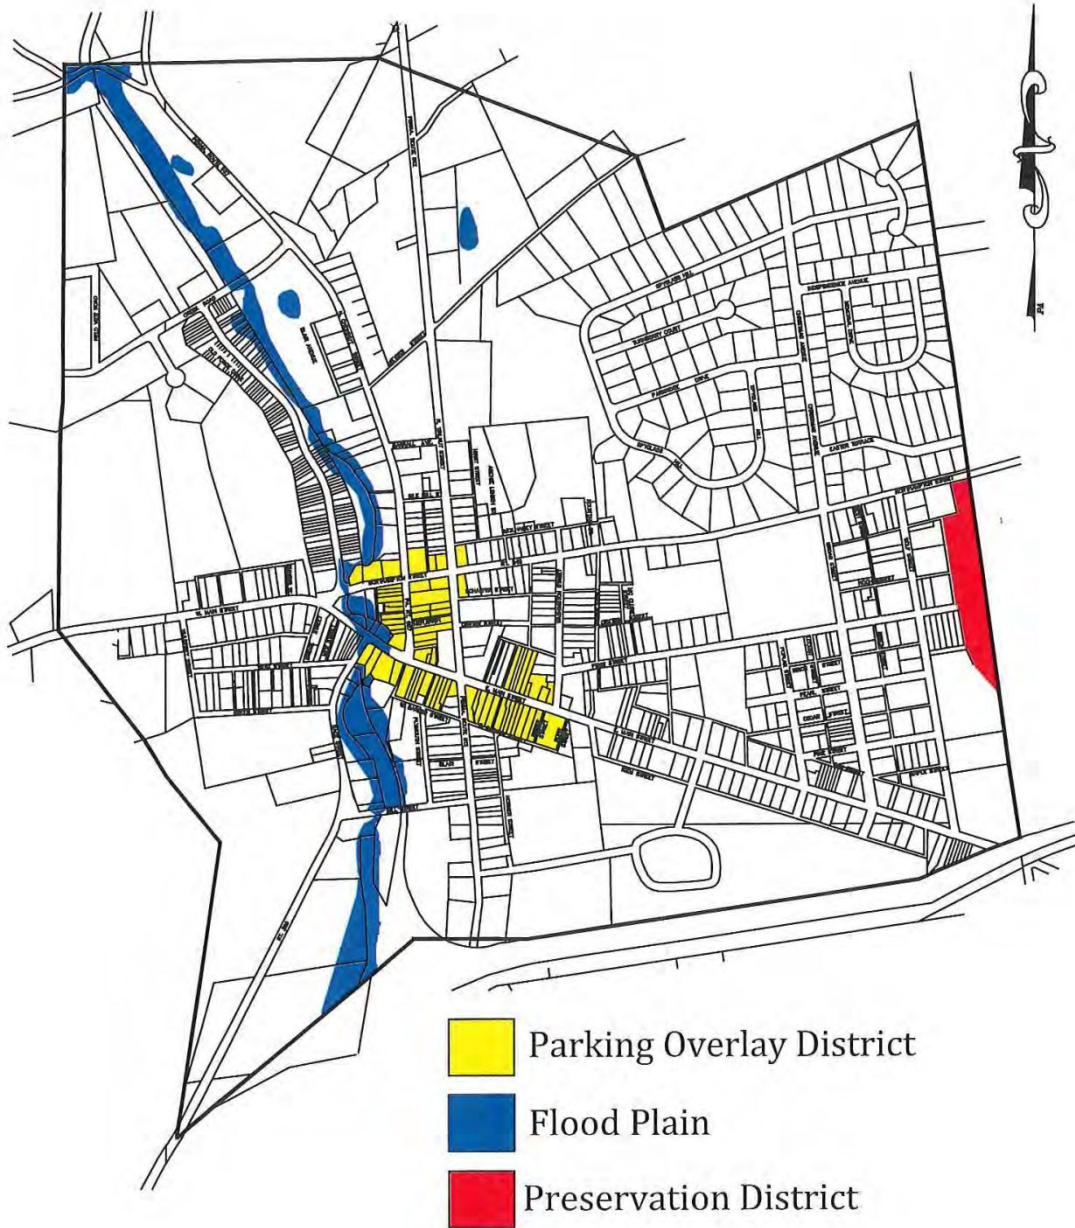

ZONING

675 Attachment 10

**Borough of Bath**

**Overlay Map**

OVERLAY MAP  
BOROUGH OF BATH  
NORTHAMPTON COUNTY, PENNSYLVANIA