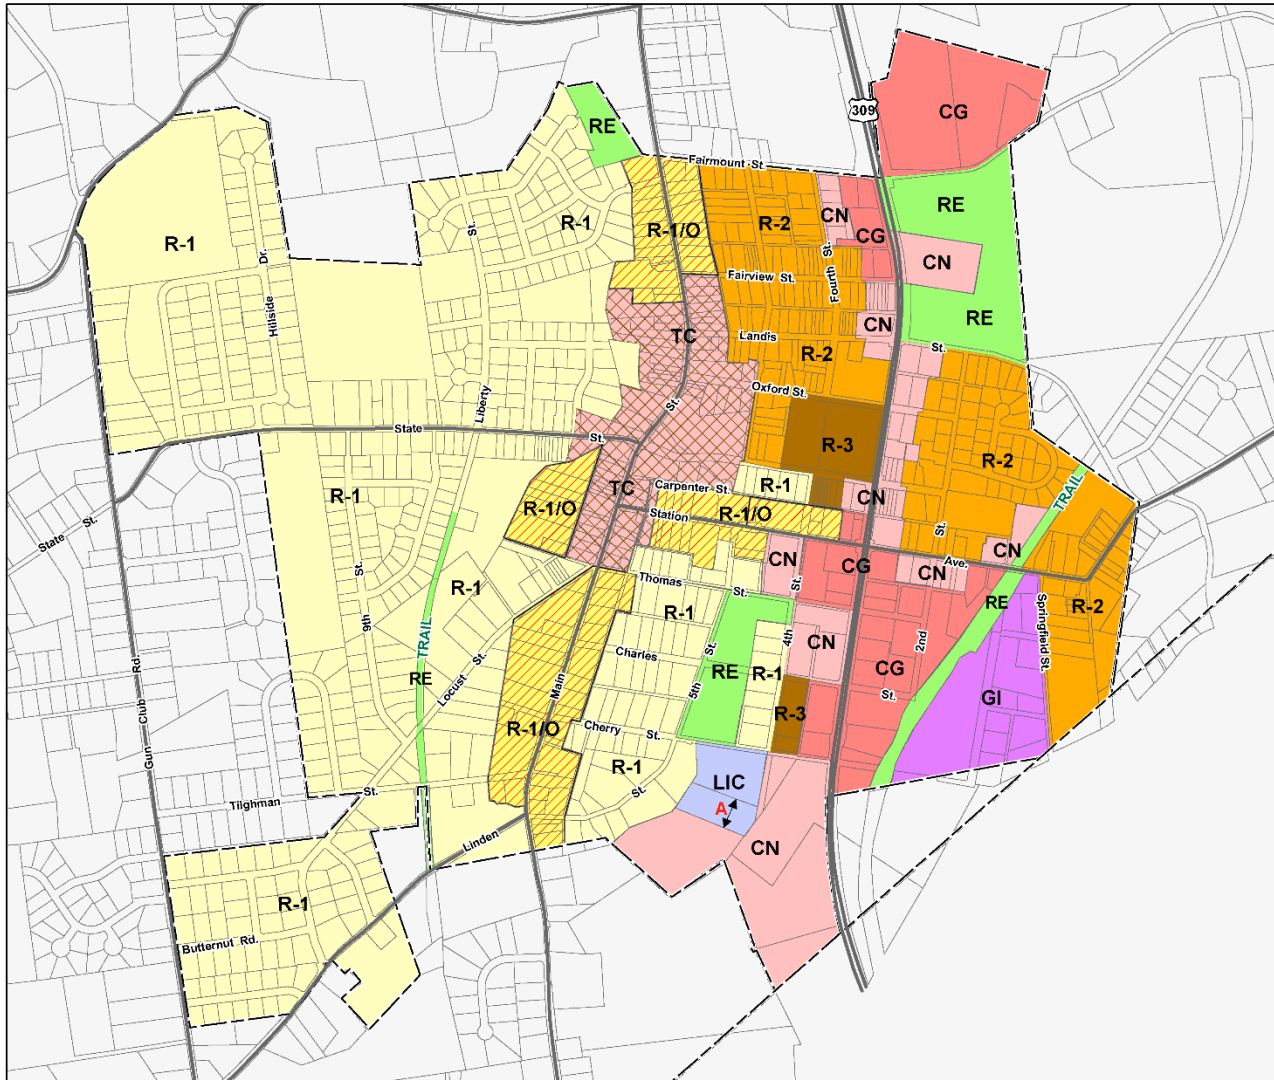

ZONING

230 Attachment 1

Zoning Map

**Borough of
Coopersburg
LEHIGH COUNTY**

ZONING MAP
As Enacted December 17, 2019

- R-1/O** Low Density Residential/Office District
- R-1** Low Density Residential District
- R-2** Medium Density Residential District
- R-3** Medium High Density Residential District
- TC** Town Center District
- CN** Neighborhood Commercial District
- CG** General Commercial District
- LIC** Light Industrial Commercial District
- GI** General Industrial District
- RE** Recreation District

NOTE A - Zoning boundary is 200 feet from the lot line, as existed as of the date of adoption of this Ordinance.

SOURCE:
Lehigh Valley Planning Commission and PASDA.

Urban Research & Development Corporation
URDC 81 Highland Ave. Suite 120 Bethlehem, Pa. 18017 610-865-0701