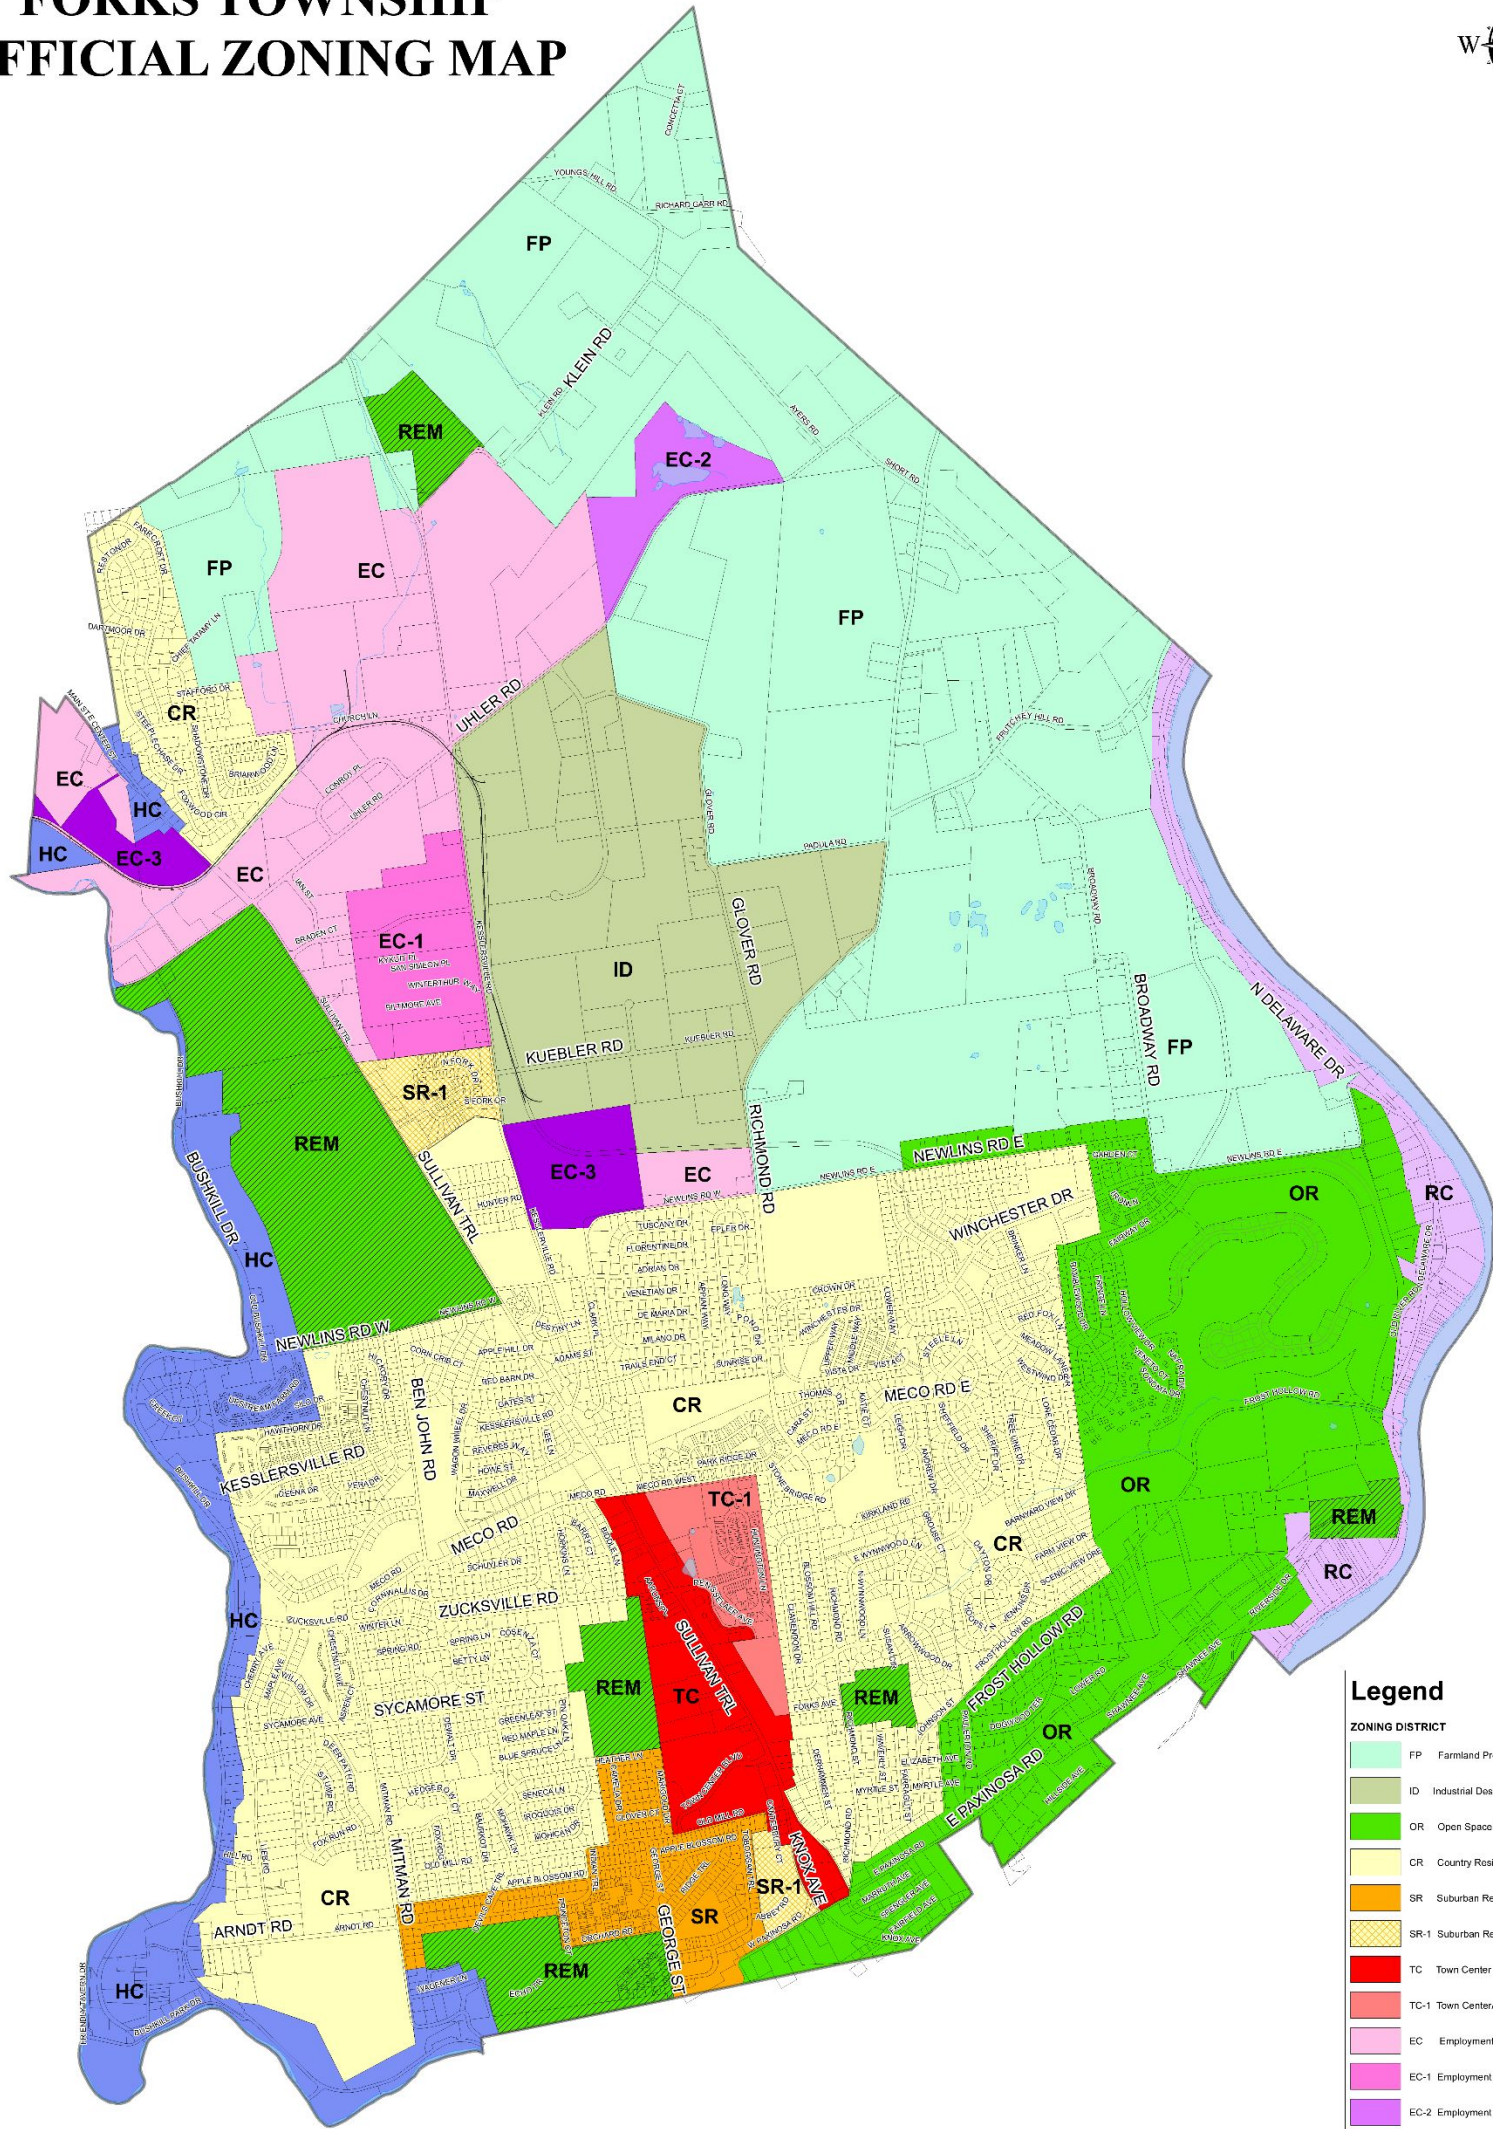

FORKS TOWNSHIP OFFICIAL ZONING MAP

Legend

ZONING DISTRICT

FP	Farmland Protection
ID	Industrial Designation District
OR	Open Space Residential
CR	Country Residential
SR	Suburban Residential
SR-1	Suburban Residential/ Mobile Home
TC	Town Center
TC-1	Town Center/ Apartments
EC	Employment Center
EC-1	Employment Center/ Mobile Home
EC-2	Employment Center/ Landfill
EC-3	Employment Center/ Apartments
RC	Riverfront Conservation
HC	Heritage Corridor
REM	Recreational/ Educational/ Municipal

**OFFICIAL ZONING MAP
FORKS TOWNSHIP**
NORTHAMPTON COUNTY, PENNSYLVANIA

GILMORE & ASSOCIATES, INC.
ENGINEERING & CONSULTING SERVICES

5100 Tighman Street, Suite 150 Allentown, PA 18104 (610) 366-8064 - www.gilmore-assoc.com

JOB NO: 9991020	DATE: August 2023	
-----------------	-------------------	--

NOTE:
Last amended on October 1, 2020 by Ordinance No. 365