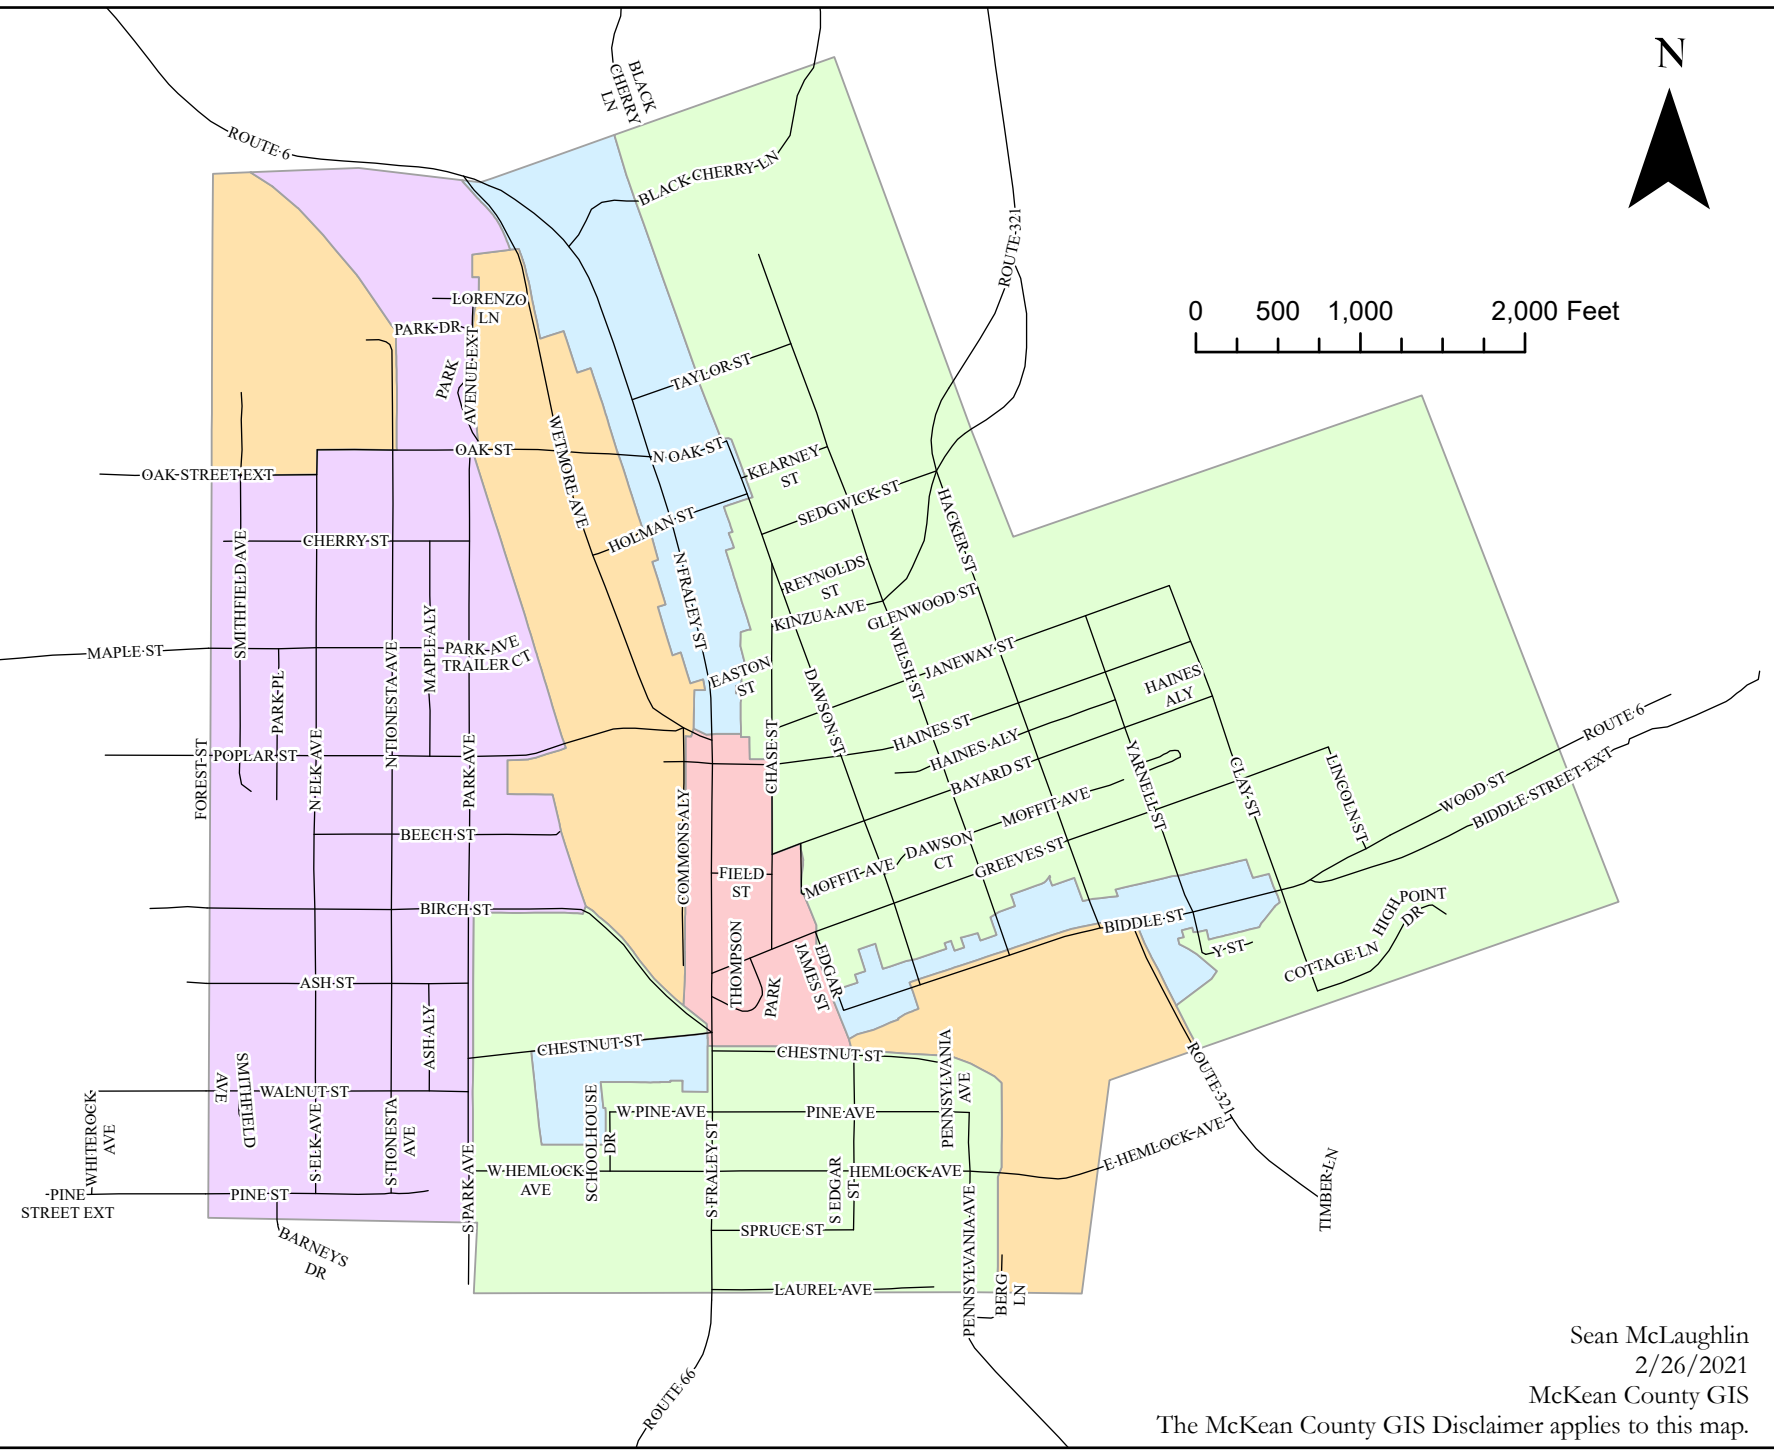

Kane Borough Zoning & Street Map

Legend

- Kane Area Roads
- Kane Borough Zoning**
- Municipality, Zone Description**
- KANE BORO, Central Business
- KANE BORO, Commercial Residential
- KANE BORO, Industrial
- KANE BORO, Residential 1
- KANE BORO, Residential 2

Sean McLaughlin
2/26/2021

McKean County GIS
The McKean County GIS Disclaimer applies to this map.