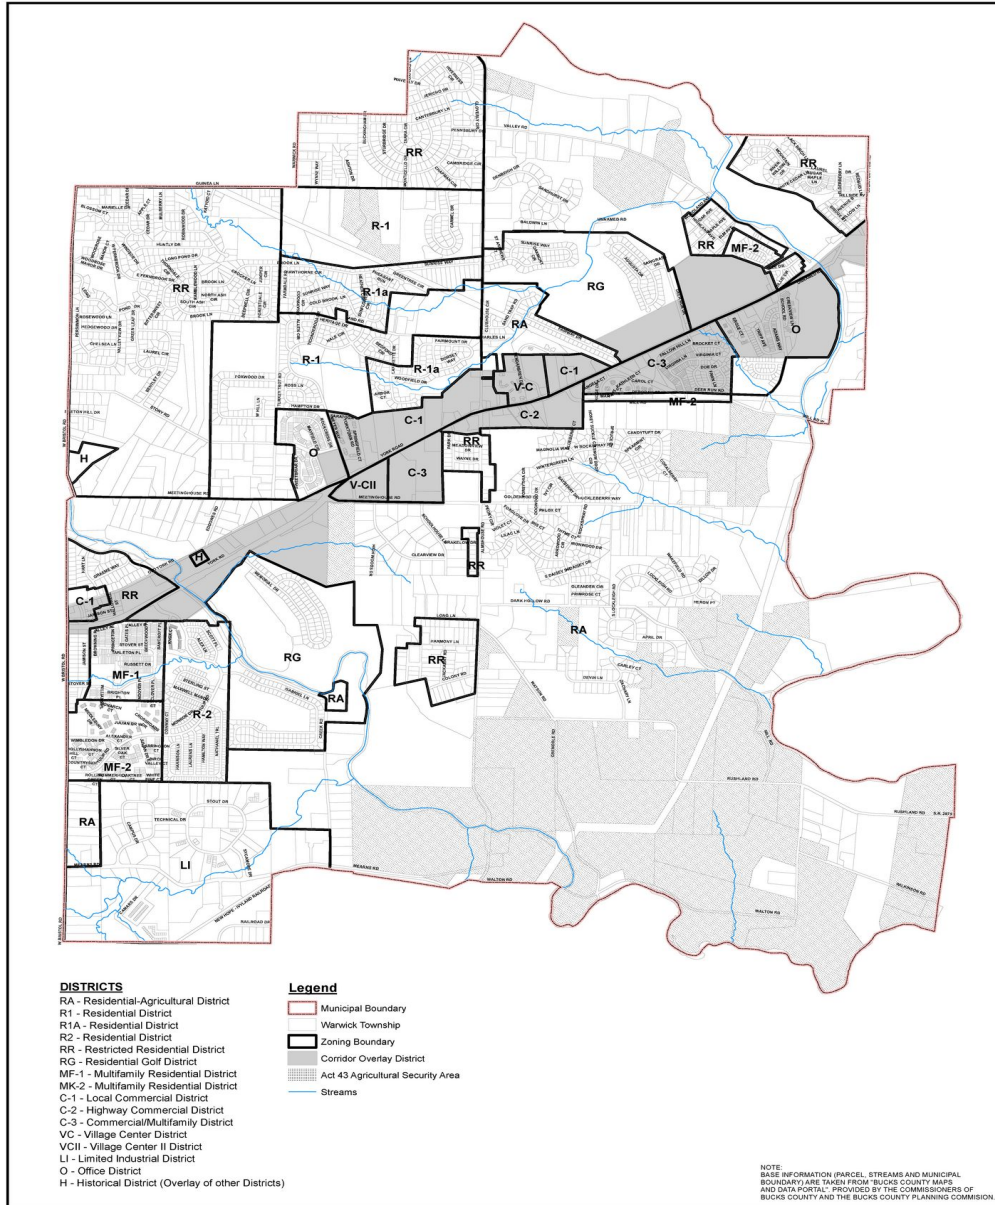

# ZONING

195 Attachment 4

## Township of Warwick

### Zoning Map [Added 1-20-2025 by Ord. No. 2025-01]

1 inch = 900 feet

### WARWICK TOWNSHIP OFFICIAL ZONING MAP

Warwick Township, Bucks County, Pa.

CKS ENGINEERS  
1000 W. Swamp Road  
Suite 400  
Doylestown, PA 18901  
www.cksenr.com  
PH: 610-326-1100 FAX: 610-326-1101

Job No. 5100-185 Date: May 10, 2024