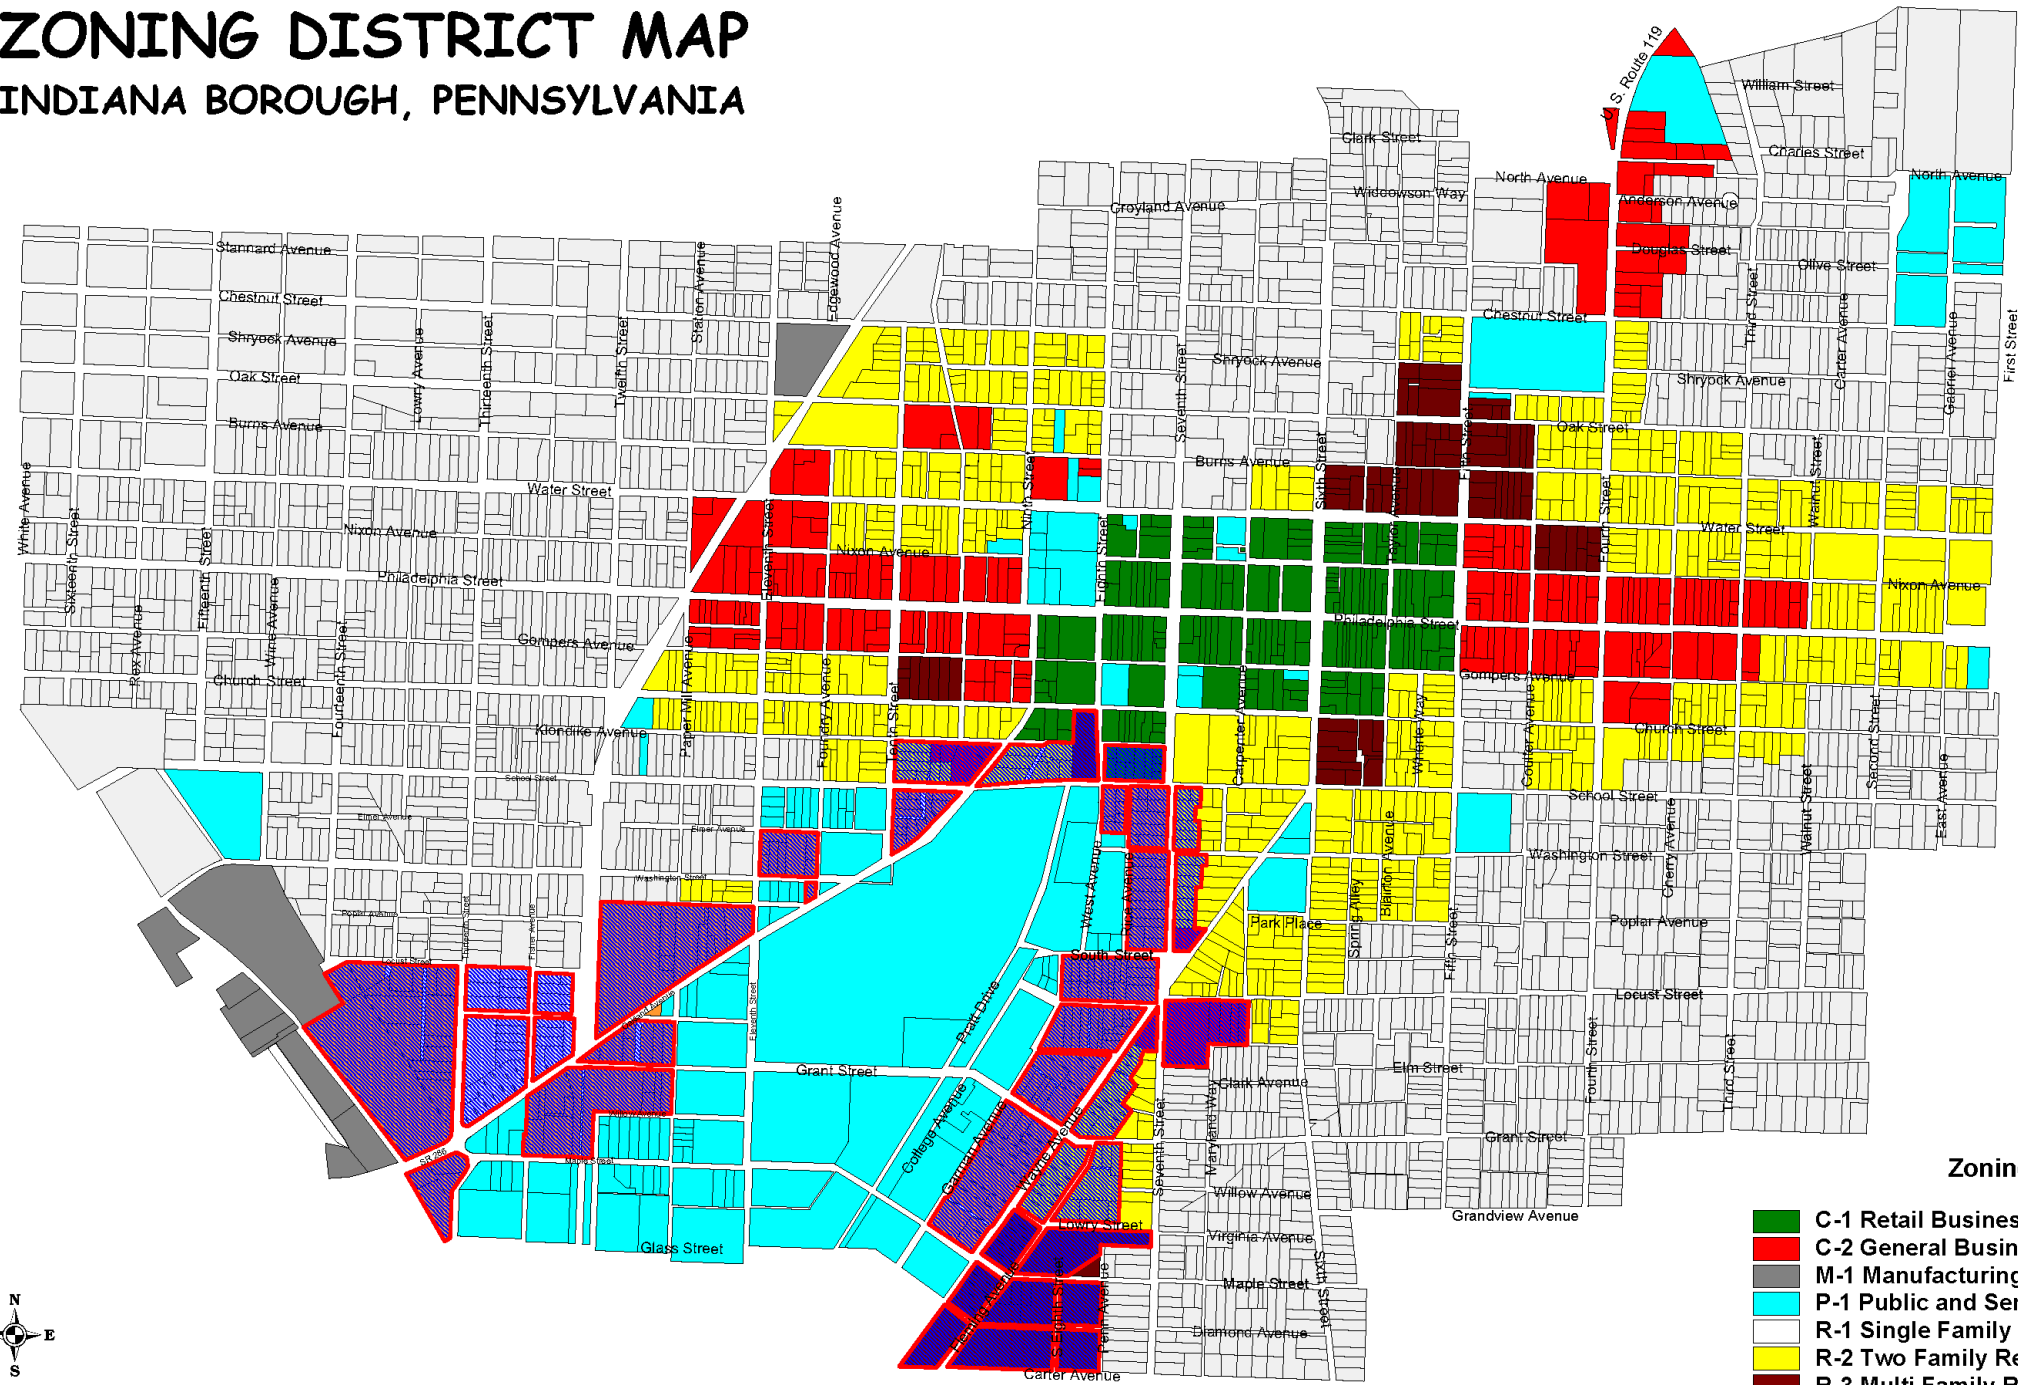

ZONING

460 Attachment 3

Borough of Indiana

ZONING DISTRICT MAP

INDIANA BOROUGH, PENNSYLVANIA

Prepared by: Robert E. Wilson, Revised February 03, 2007