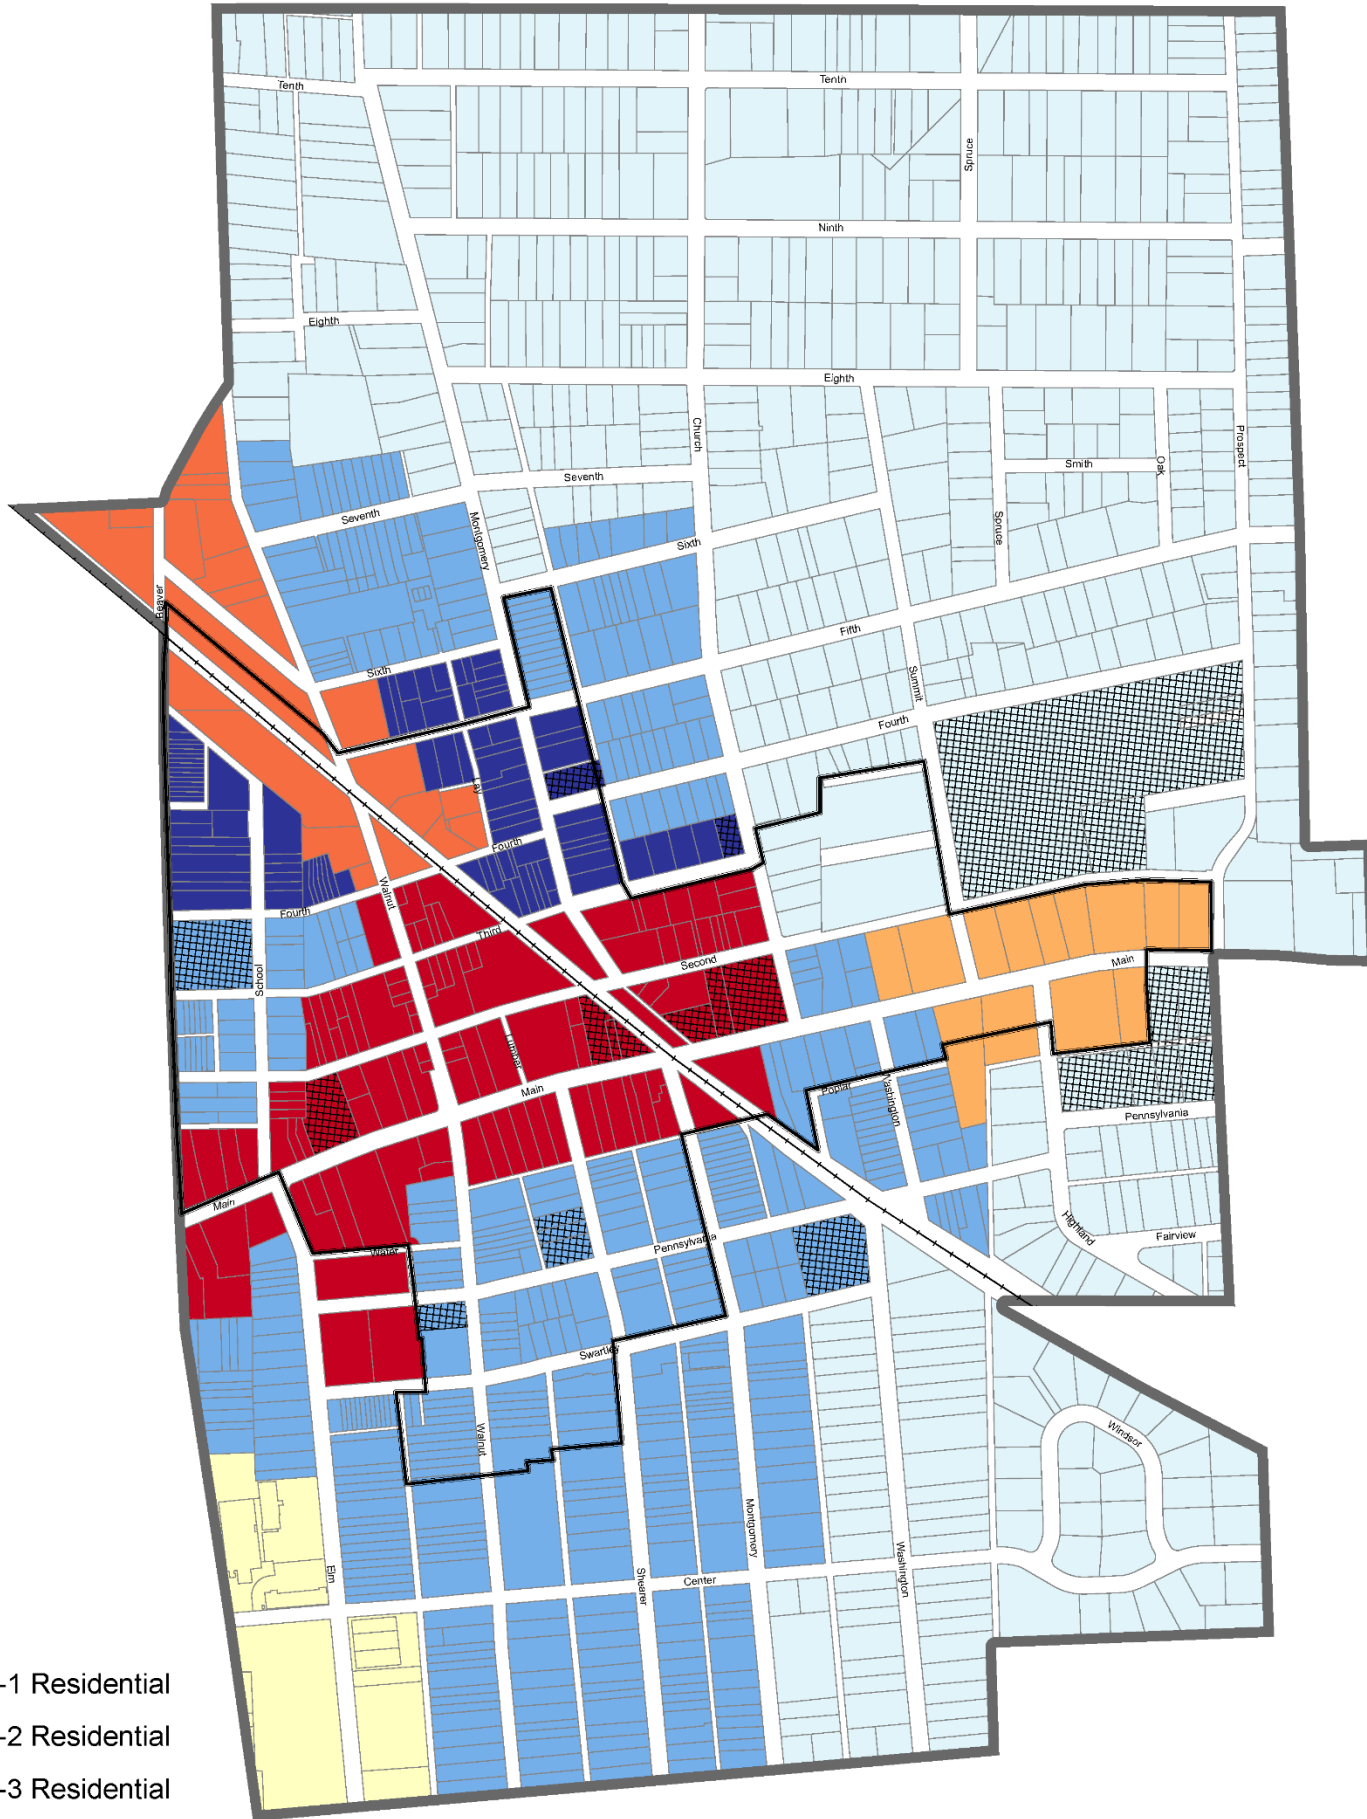

ZONING

208 Attachment 2

Borough of North Wales

Zoning Map

North Wales Borough Official Zoning Map

- R-1 Residential
- R-2 Residential
- R-3 Residential
- OR Office Residential
- TOD Transit Oriented Development
- CBD Commercial Business
- LI Limited Industrial
- Historic District
- INO institutional Overlay

Ordinance No. 823; Adopted September 12, 2023

This map is based on aerial photography and official sources. Property lines were compiled from individual block maps from the Montgomery County Board of Assessment Appeals, with no verification from the deed. This map is not meant to be used as a legal definition of properties or for engineering purposes.