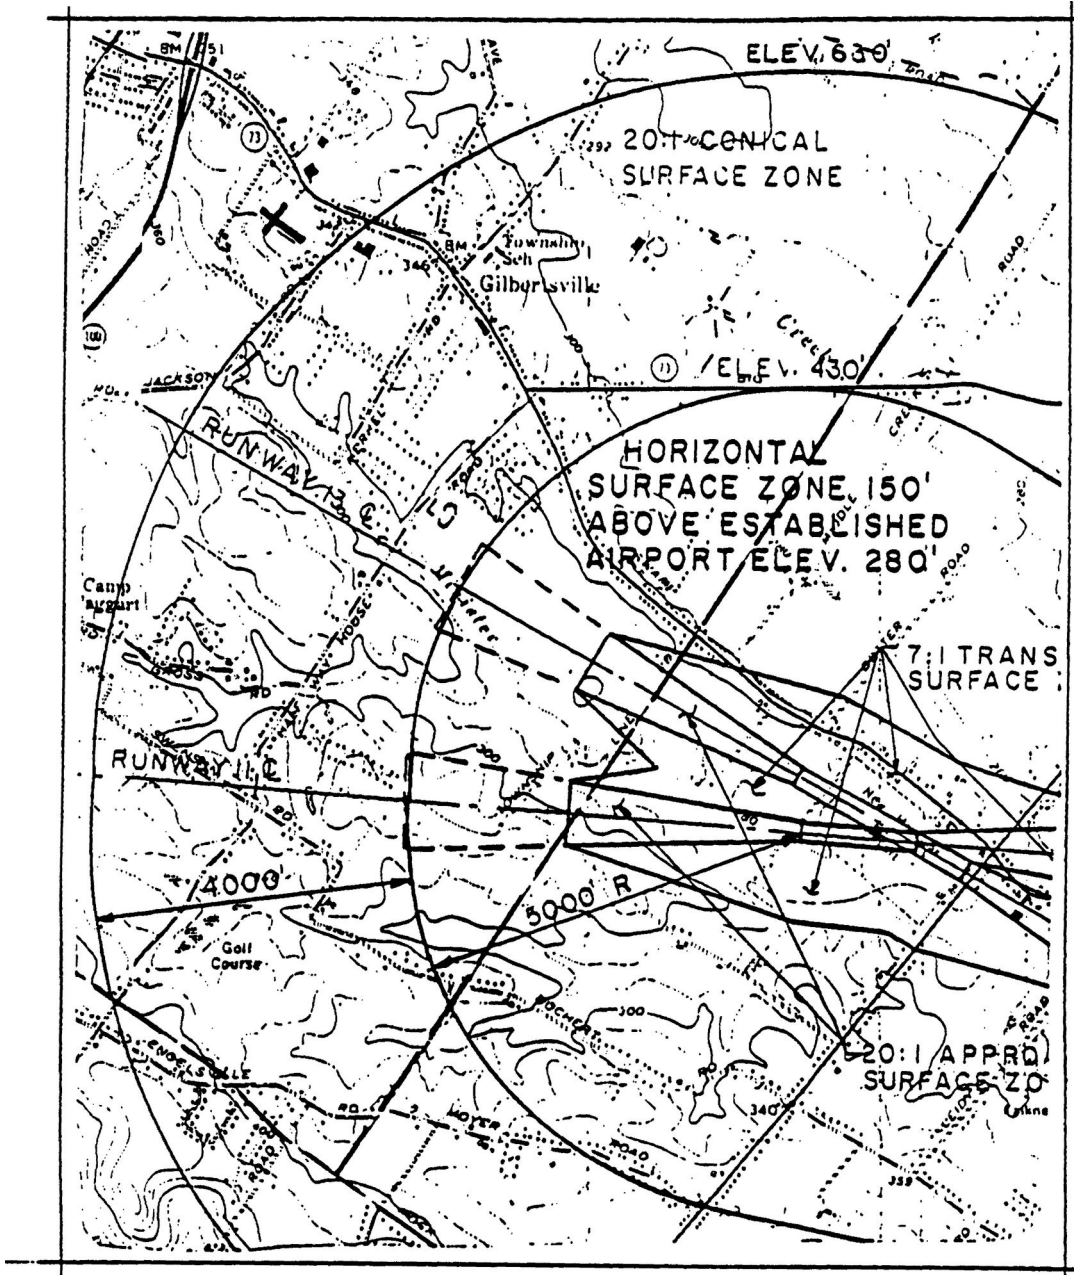

ZONING

350 Attachment 1

Township of Upper Pottsgrove

FIGURE 1

AIRPORT HAZARD AREA – NEW HANOVER AIRPORT
LOCATION MAP

1" = 2000 feet