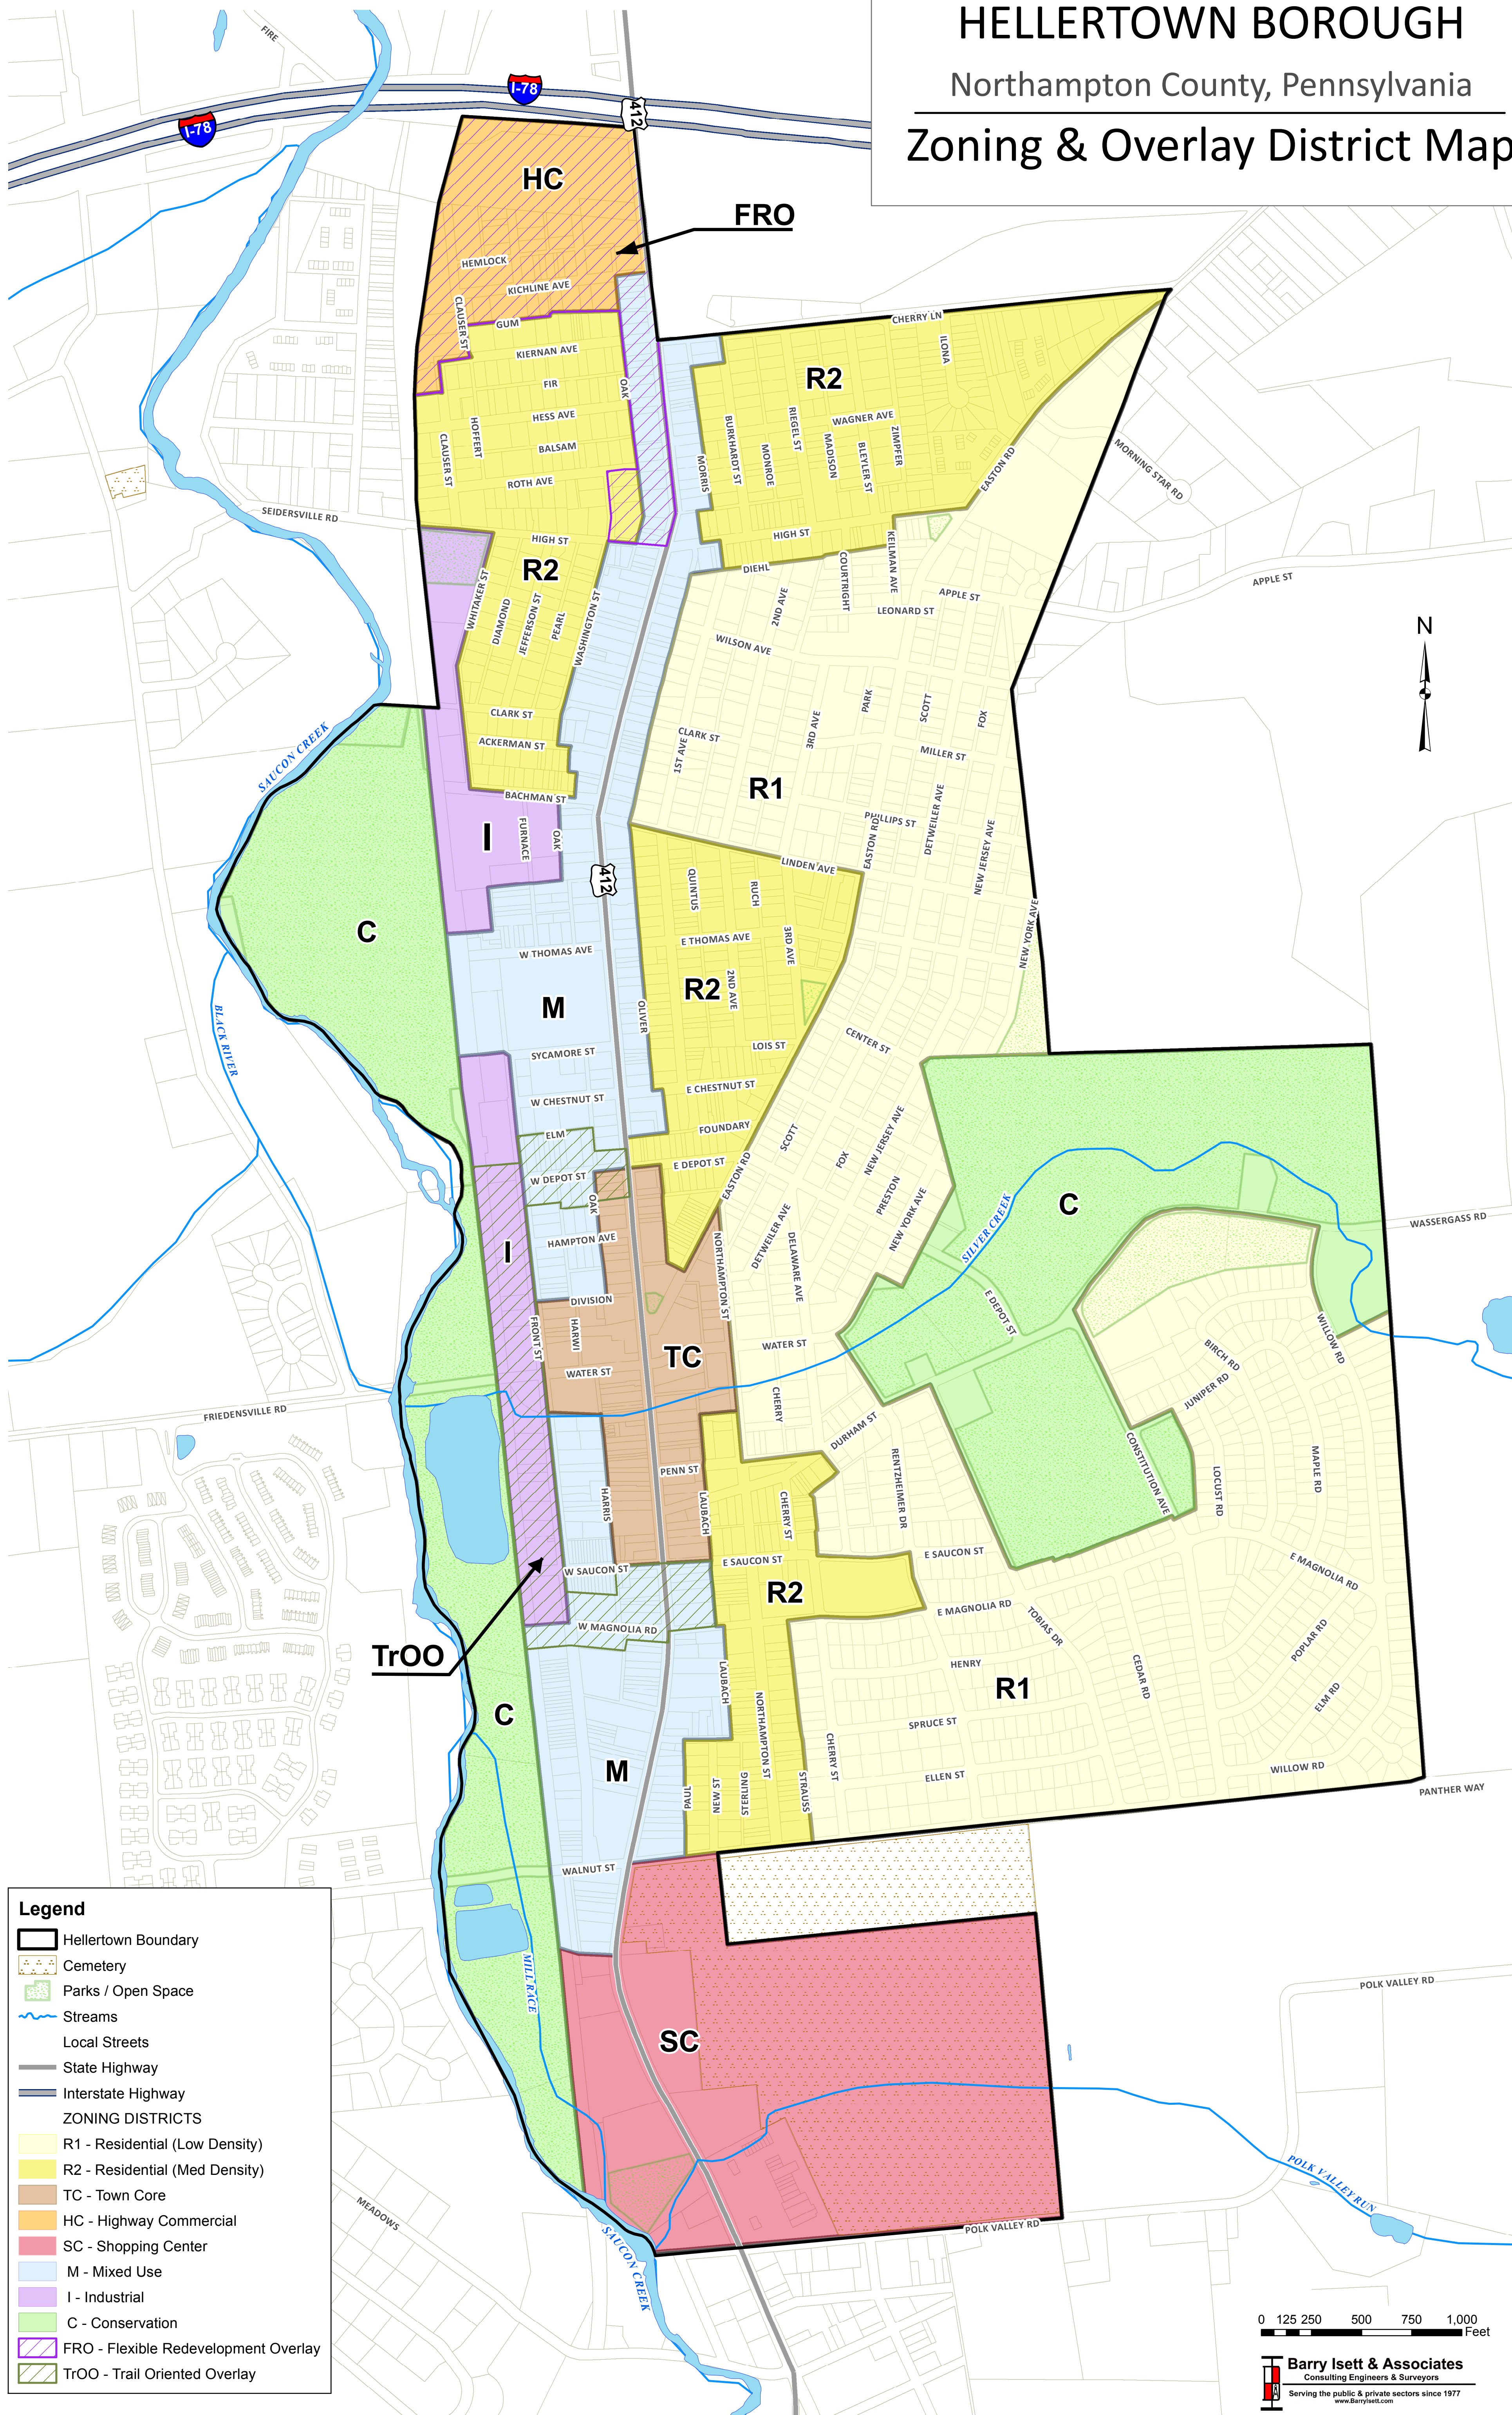

HELLERTOWN BOROUGH

Northampton County, Pennsylvania

Zoning & Overlay District Map

- Legend**
- Hellertown Boundary
 - Cemetery
 - Parks / Open Space
 - Streams
 - Local Streets
 - State Highway
 - Interstate Highway
 - ZONING DISTRICTS**
 - R1 - Residential (Low Density)
 - R2 - Residential (Med Density)
 - TC - Town Core
 - HC - Highway Commercial
 - SC - Shopping Center
 - M - Mixed Use
 - I - Industrial
 - C - Conservation
 - FRO - Flexible Redevelopment Overlay
 - TrOO - Trail Oriented Overlay