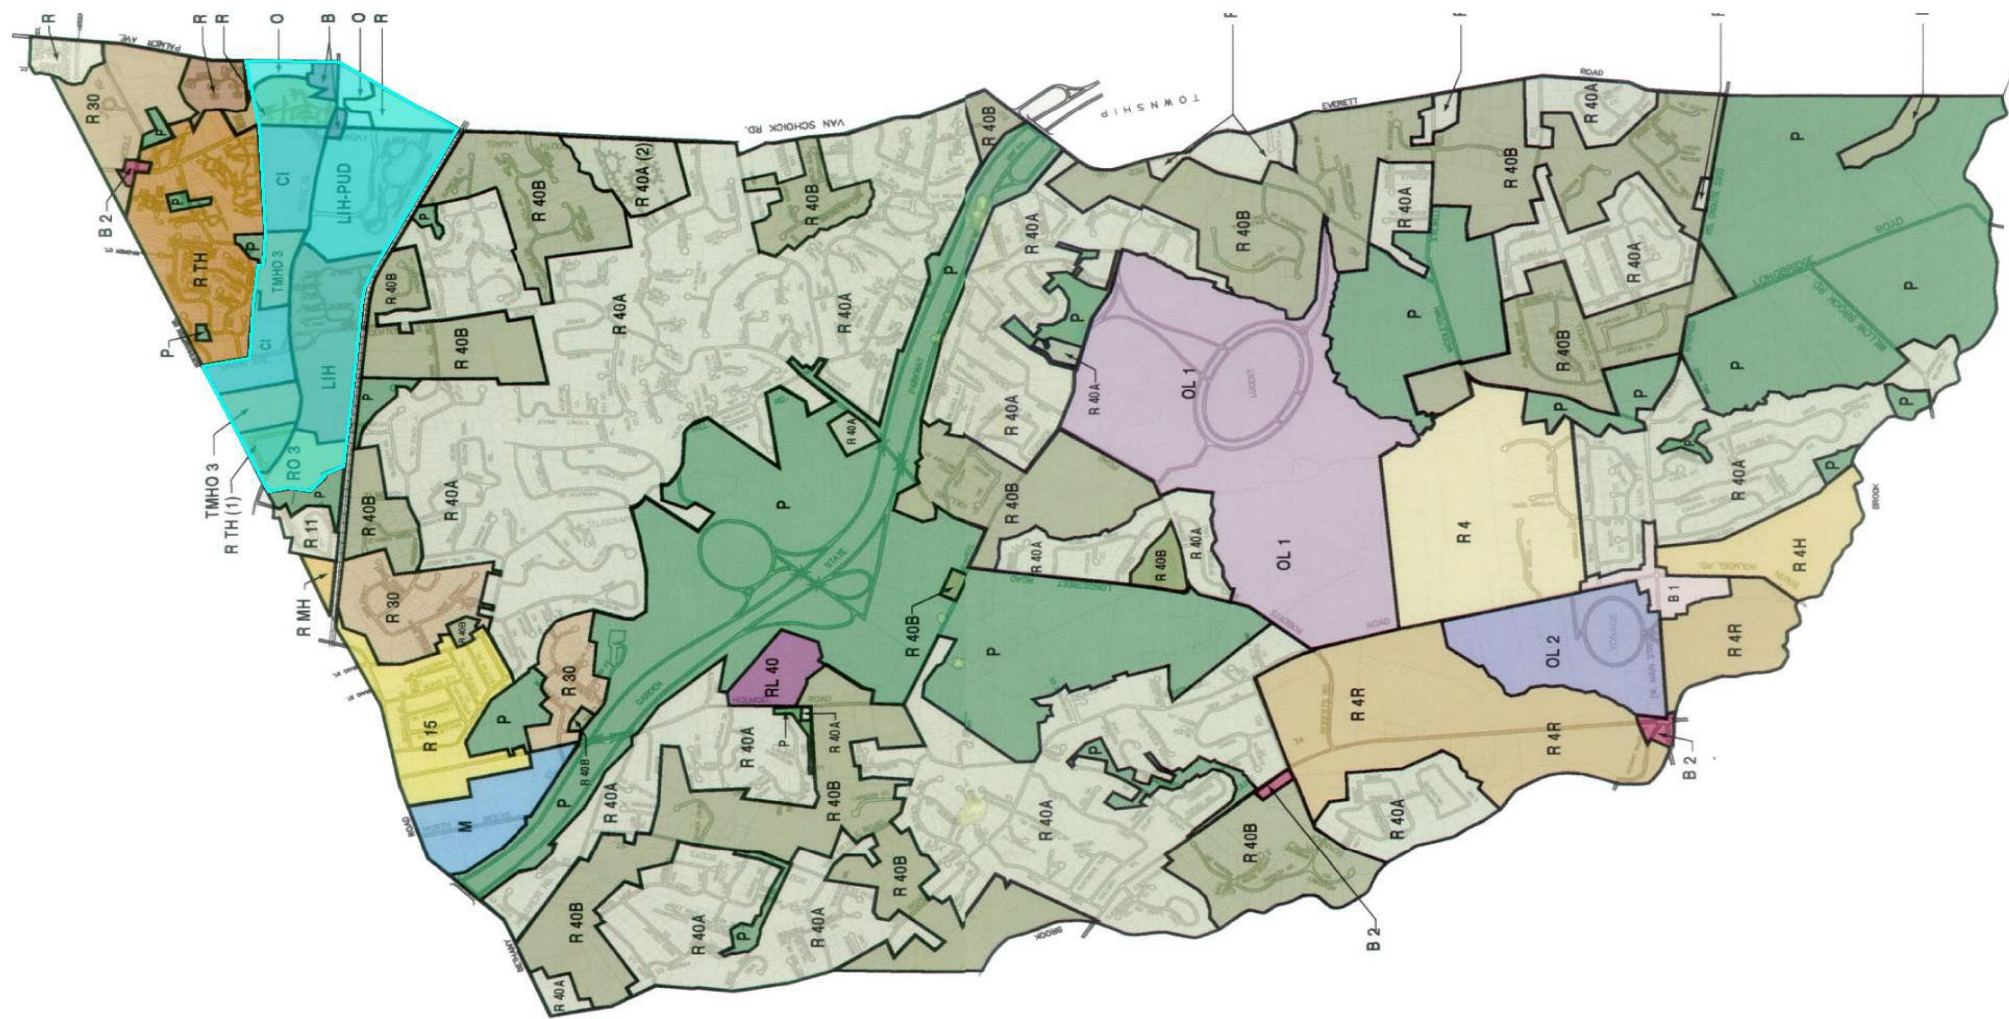

DEVELOPMENT REGULATIONS

30 Attachment 3

Township of Holmdel

Route 35 Overlay District

Holmdel Township  
Monmouth County, New Jersey

Legend

Route 35 Overlay District

DATE	SOURCES	CREATED BY
7.2.14	INDEP, ESRI	MIS