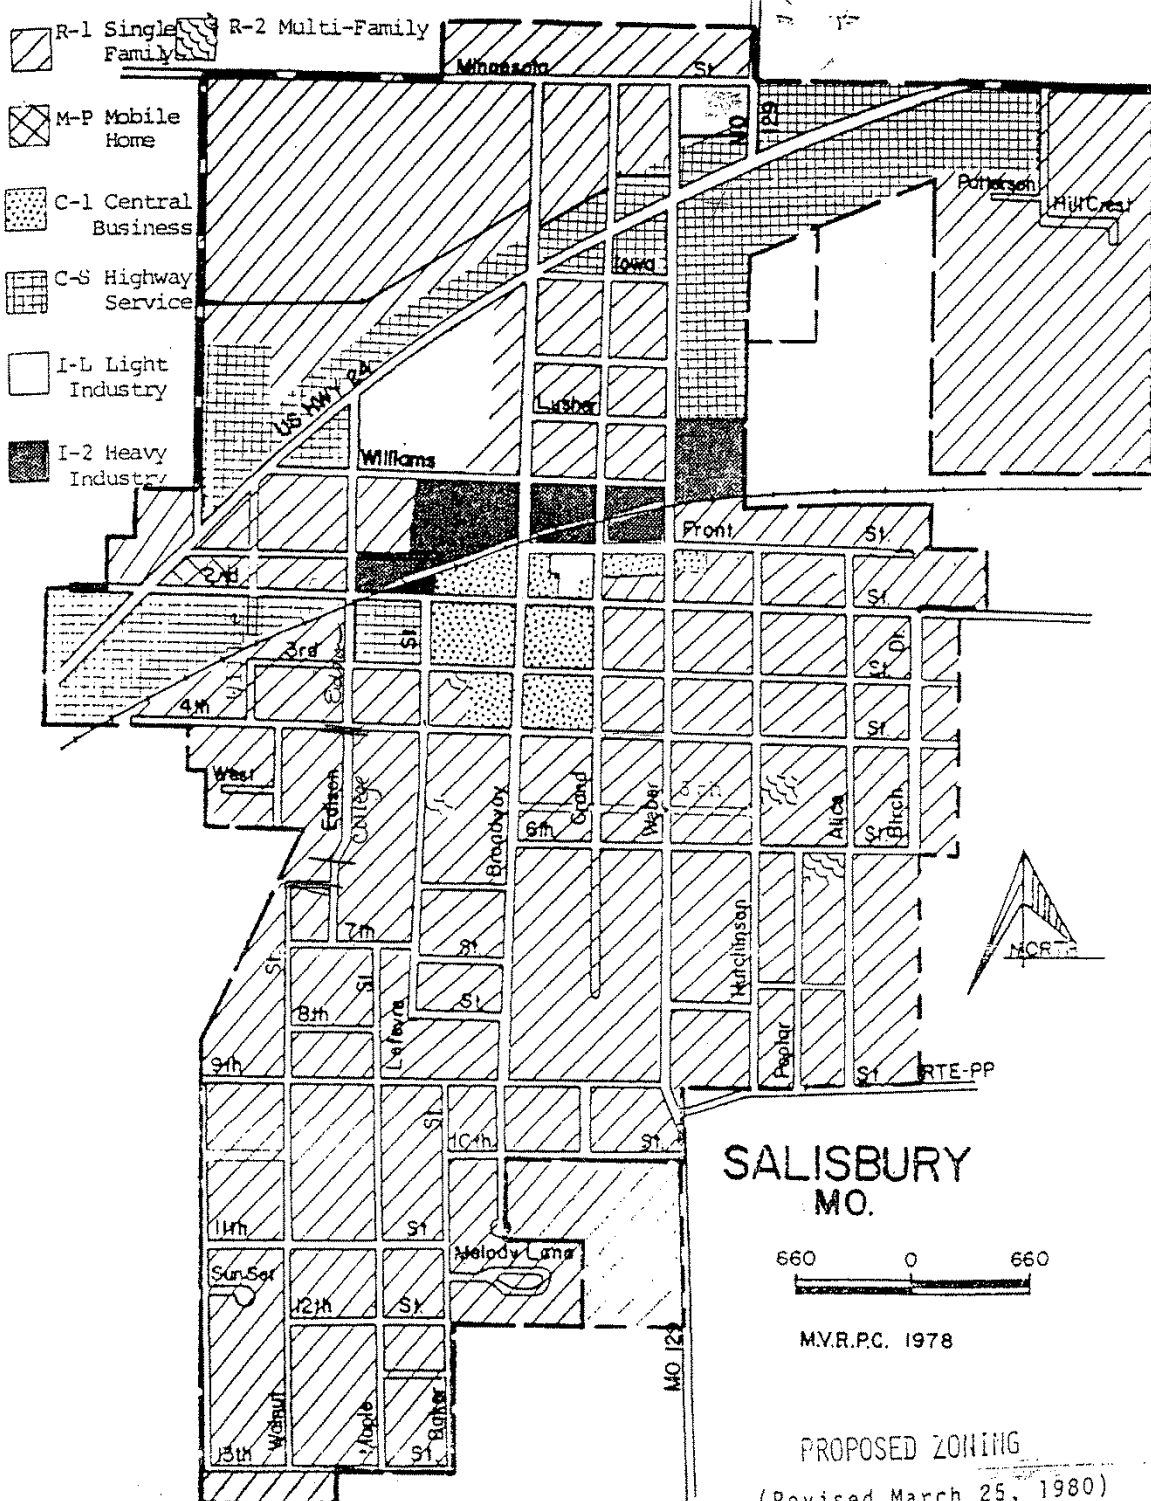

ZONING REGULATIONS

405 Attachment 1
City of Salisbury

SALISBURY
MO.

M.V.R.P.C. 1978

PROPOSED ZONING

(Revised March 25, 1980)
(Revised April 8, 1980)
(Public Hearing July 15, 1980)