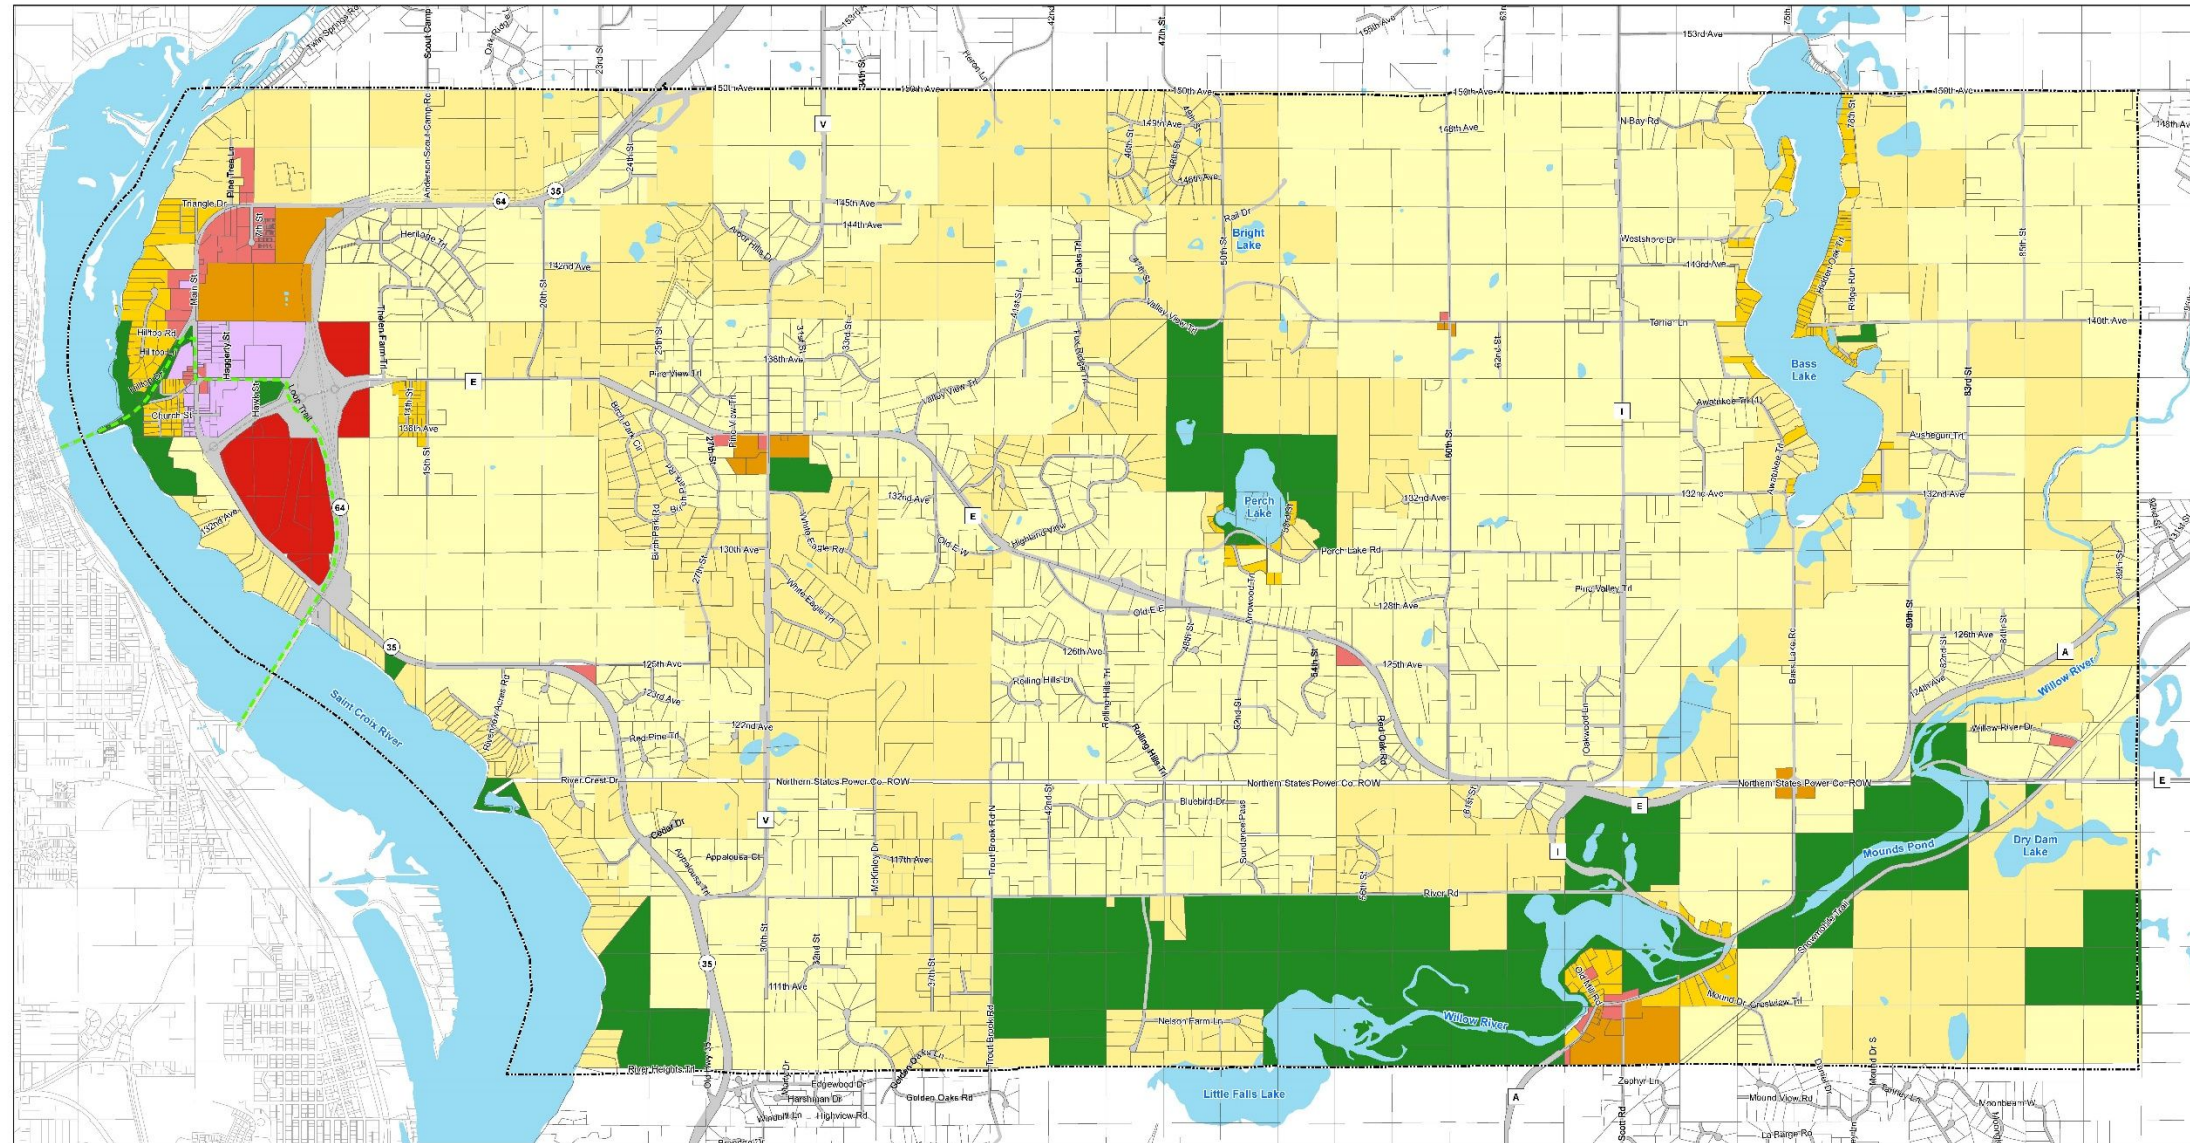

ZONING

170 Attachment 1

ZONING MAP

Town of St. Joseph
Zoning Map

- Business Park
- Town Center Commercial
- Traditional Commercial
- Rural Mixed Use
- Traditional Residential
- Preservation Residential
- Agricultural and Rural Residential
- Conservancy
- Loop Trail
- Parcel Lines
- Open Water

August 18, 2022

The St. Croix County Floodplain, Shoreland and Riverway Districts are in effect in the Town of St. Joseph, contact St. Croix County Community Development Department for information on these regulations.