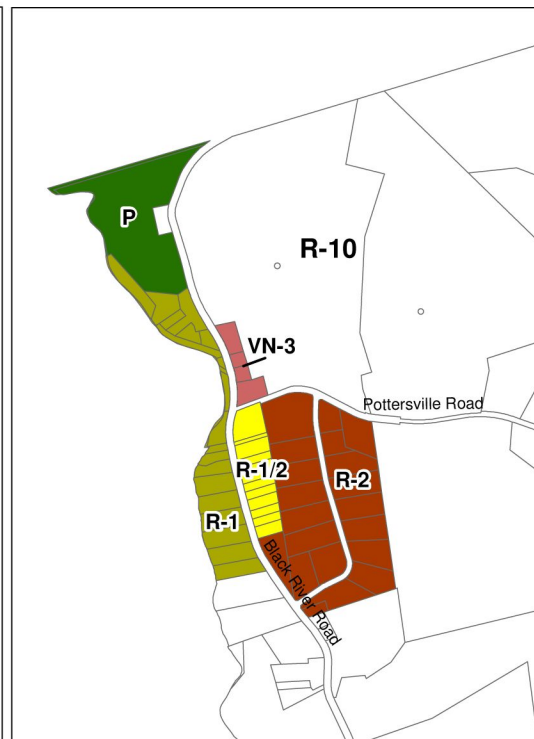

LAND MANAGEMENT

13 Attachment 3

ZONING MAP

[Amended 7-19-2021 by Ord. No. 2021-014; 11-21-2022 by Ord. No. 2022-013]

Bedminster Township Zoning Map
Somerset County, NJ
June 2021
Amended October 2022

Legend

- MF
- OP
- OR
- OR-1
- OR-V
- OR-V-MU
- RDOL
- P
- PRD
- PUD
- R-1
- R-1/2
- R-2
- R-3
- SCH
- SFC
- SFC-RD
- VN
- VN-2
- VN-3
- VR-100
- VR-80
- R-10

Data Sources:
Somerset County Planning Department

BANISCH
ASSOCIATES, INC.
Planning and Design

Bedminster Township Zoning Map
Inset Map
Somerset County, NJ
June 2021
Amended October 2022

Legend

- | | |
|---------|--------|
| MF | R-2 |
| OP | R-3 |
| OR | RDOL |
| OR-1 | SCH |
| OR-V | SFC |
| OR-V-MU | SFC-RD |
| P | VN |
| PRD | VN-2 |
| PUD | VR-100 |
| R-1 | VR-80 |
| R-1/2 | R-10 |