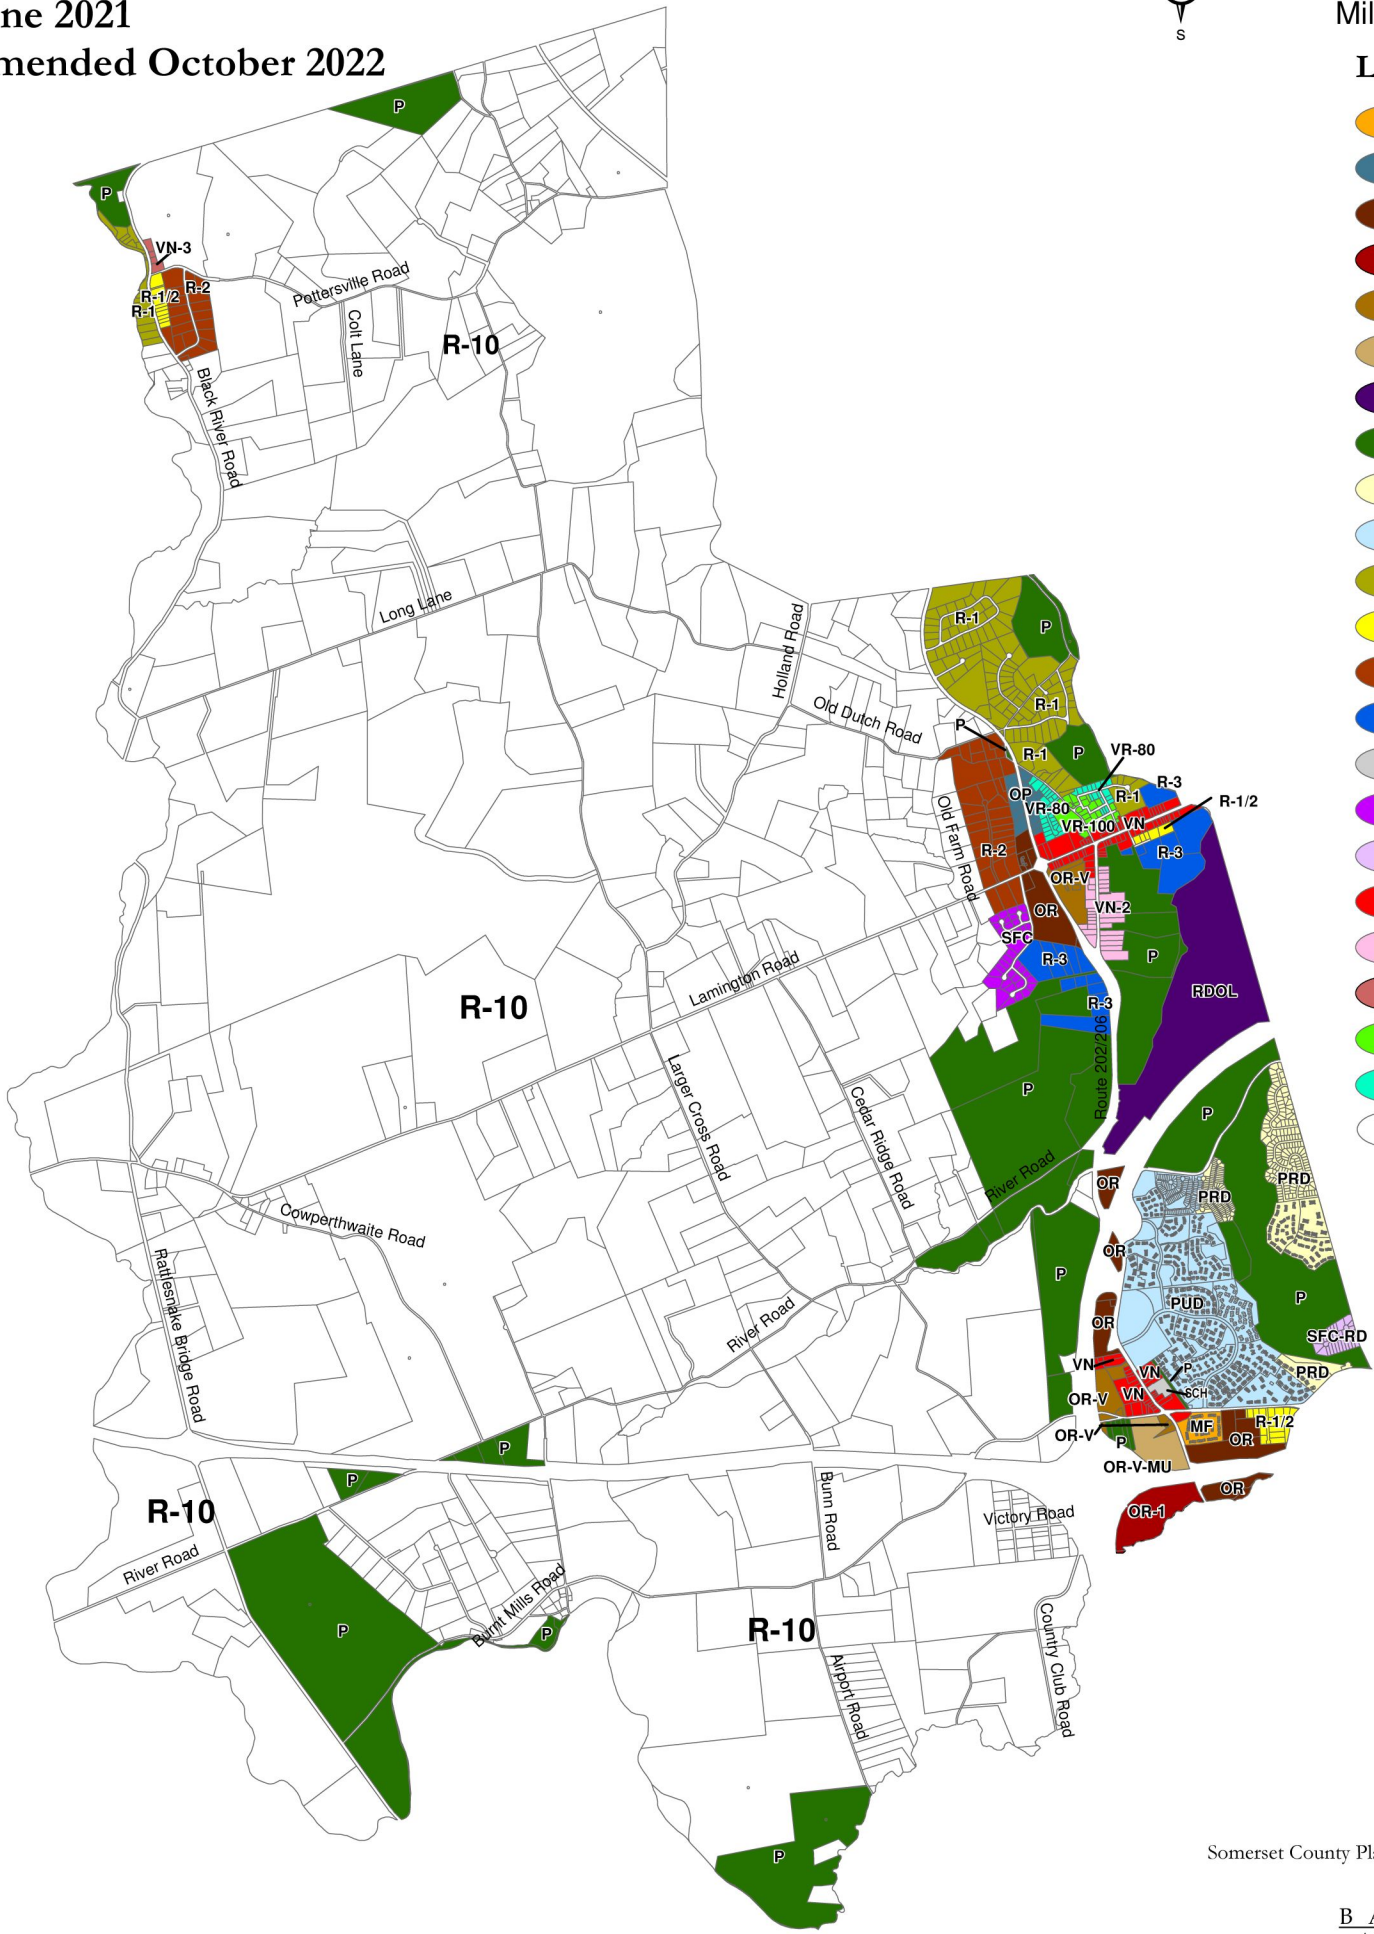

LAND MANAGEMENT

13 Attachment 3

ZONING MAP

[Amended 7-19-2021 by Ord. No. 2021-014; 11-21-2022 by Ord. No. 2022-013]

Bedminster Township Zoning Map
Somerset County, NJ
June 2021
Amended October 2022

Legend

- MF
- OP
- OR
- OR-1
- OR-V
- OR-V-MU
- RDOL
- P
- PRD
- PUD
- R-1
- R-1/2
- R-2
- R-3
- SCH
- SFC
- SFC-RD
- VN
- VN-2
- VN-3
- VR-100
- VR-80
- R-10

Data Sources:
Somerset County Planning Department

BANISCH
ASSOCIATES, INC.
Planning and Design

Bedminster Township Zoning Map
Inset Map
Somerset County, NJ
June 2021
Amended October 2022

Legend

- | | |
|---------|--------|
| MF | R-2 |
| OP | R-3 |
| OR | RDOL |
| OR-1 | SCH |
| OR-V | SFC |
| OR-V-MU | SFC-RD |
| P | VN |
| PRD | VN-2 |
| PUD | VR-100 |
| R-1 | VR-80 |
| R-1/2 | R-10 |

Data Sources:
 Somerset County Planning Department

BANISCH
 ASSOCIATES, INC.
 Planning and Design