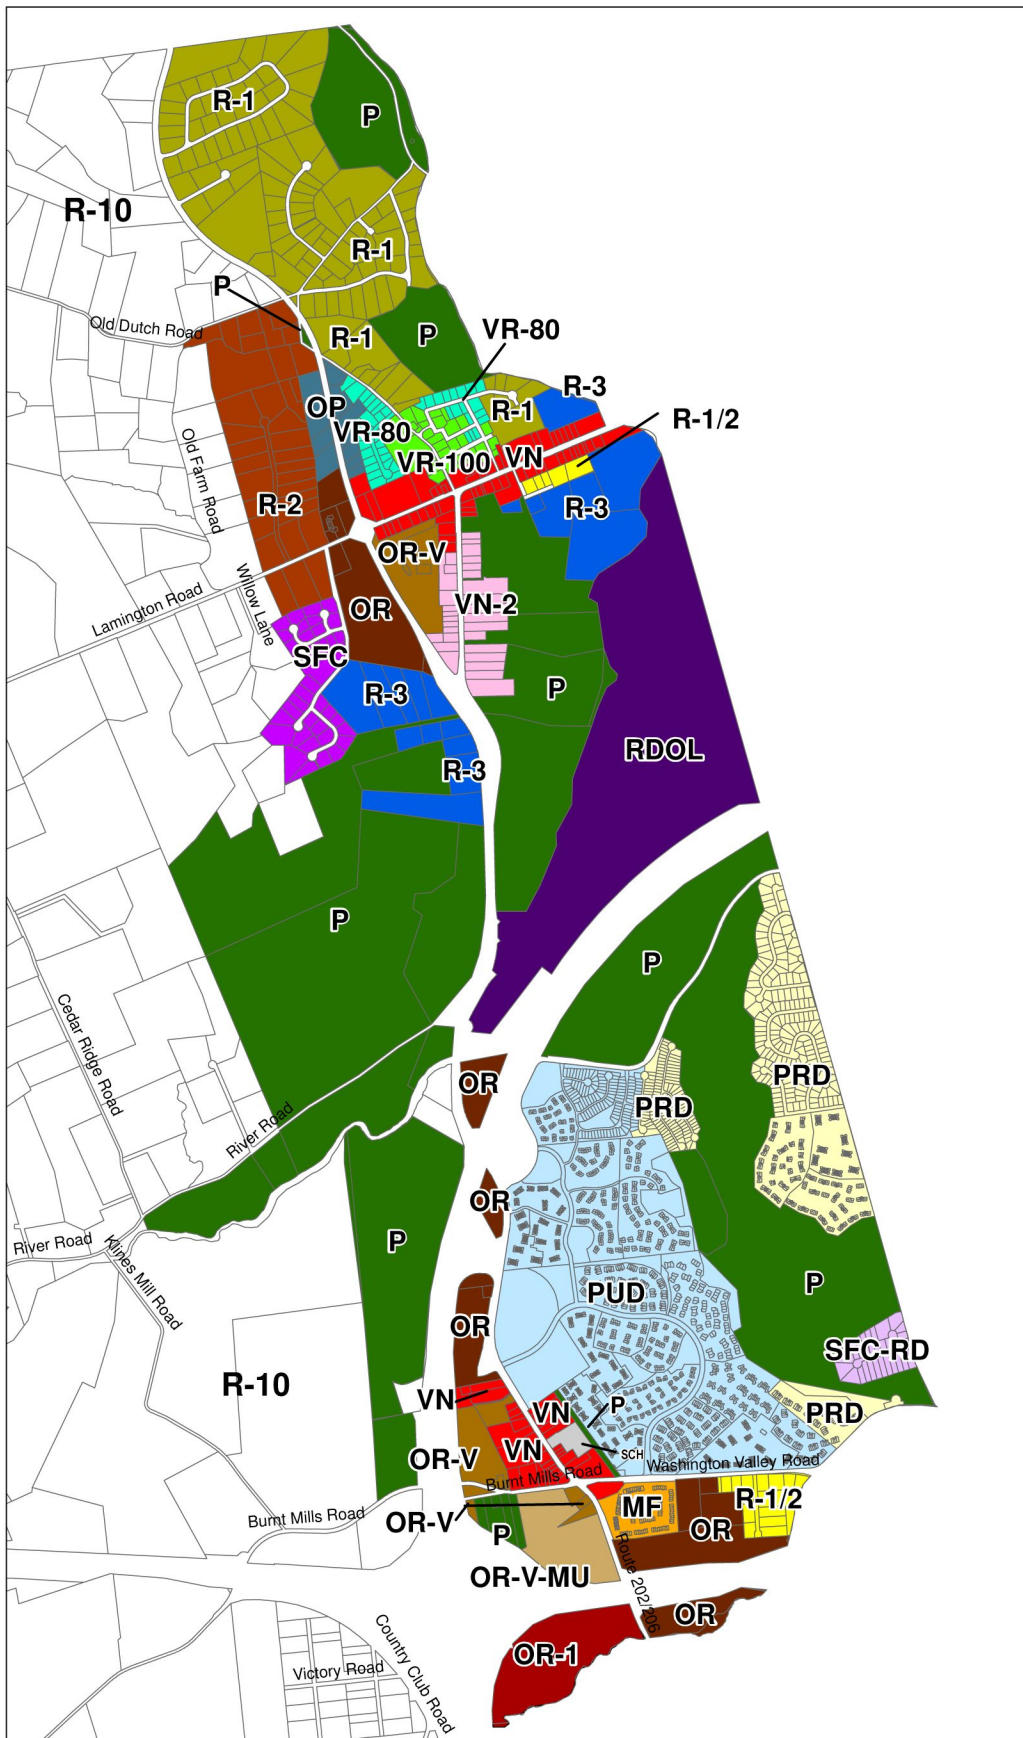

LAND MANAGEMENT

13 Attachment 3

ZONING MAP

[Amended 7-19-2021 by Ord. No. 2021-014; 11-21-2022 by Ord. No. 2022-013]

Bedminster Township Zoning Map
Somerset County, NJ
June 2021
Amended October 2022

Legend

- MF
- OP
- OR
- OR-1
- OR-V
- OR-V-MU
- RDOL
- P
- PRD
- PUD
- R-1
- R-1/2
- R-2
- R-3
- SCH
- SFC
- SFC-RD
- VN
- VN-2
- VN-3
- VR-100
- VR-80
- R-10

Data Sources:
Somerset County Planning Department

BANISCH
ASSOCIATES, INC.
Planning and Design

Bedminster Township Zoning Map
Inset Map
Somerset County, NJ
June 2021
Amended October 2022

Legend

- | | |
|---------|--------|
| MF | R-2 |
| OP | R-3 |
| OR | RDOL |
| OR-1 | SCH |
| OR-V | SFC |
| OR-V-MU | SFC-RD |
| P | VN |
| PRD | VN-2 |
| PUD | VR-100 |
| R-1 | VR-80 |
| R-1/2 | R-10 |

Data Sources:
 Somerset County Planning Department

BANISCH
 ASSOCIATES, INC.
 Planning and Design