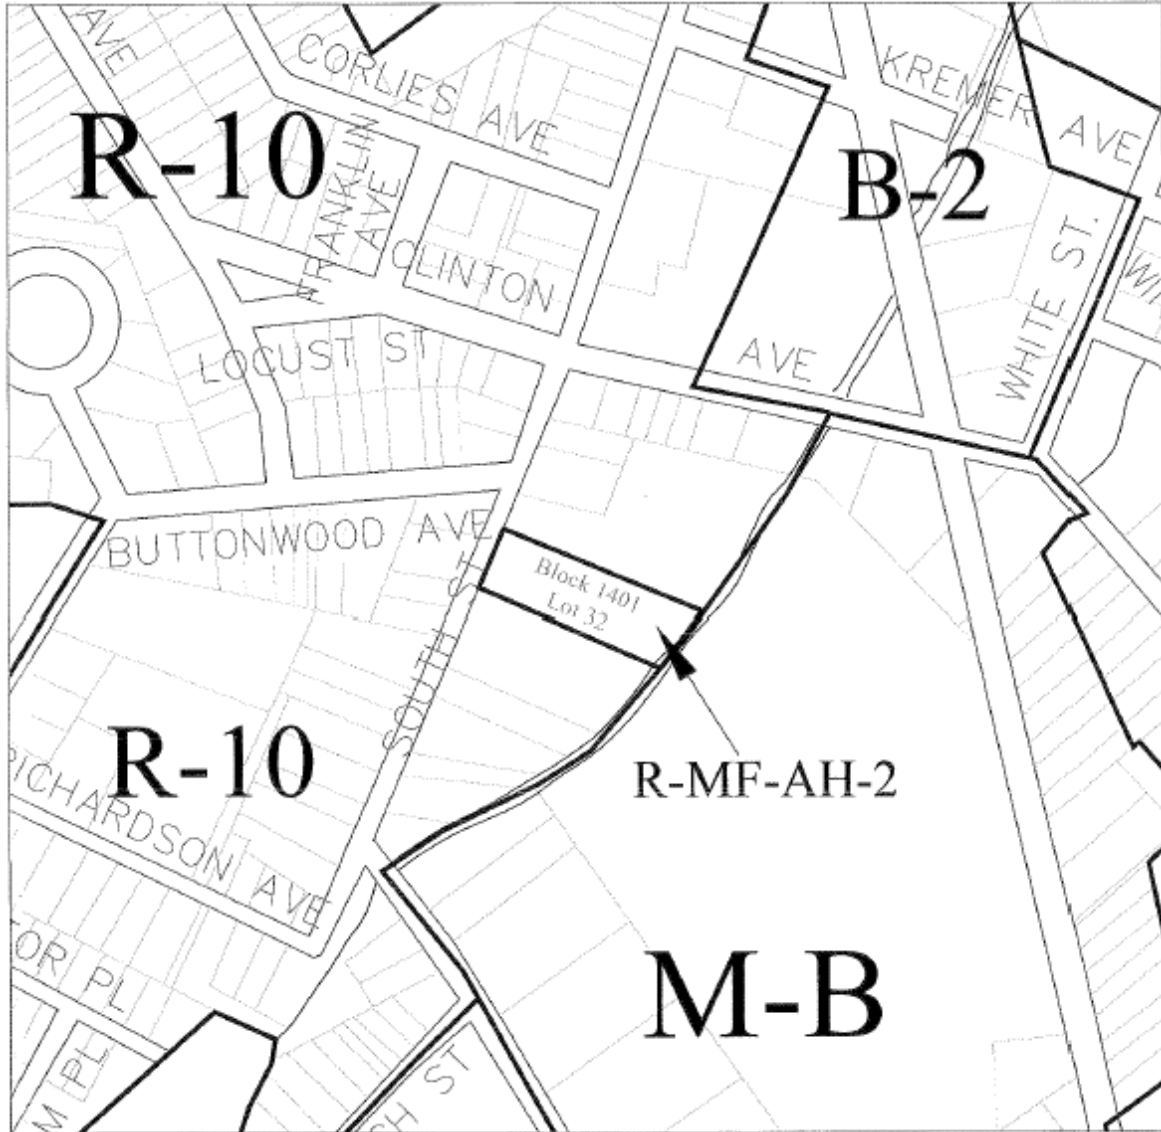

LAND USE

89 Attachment 8.1

Borough of Eatontown

NEW ZONE DISTRICT, R-MF-AH-2: BLOCK 1401, LOT 32  
BOROUGH OF EATONTOWN  
MONMOUTH COUNTY, NEW JERSEY

PREPARED: October 22, 2007  
H:\ETPL\G0701\Plans\zoning10-22-07.dwg