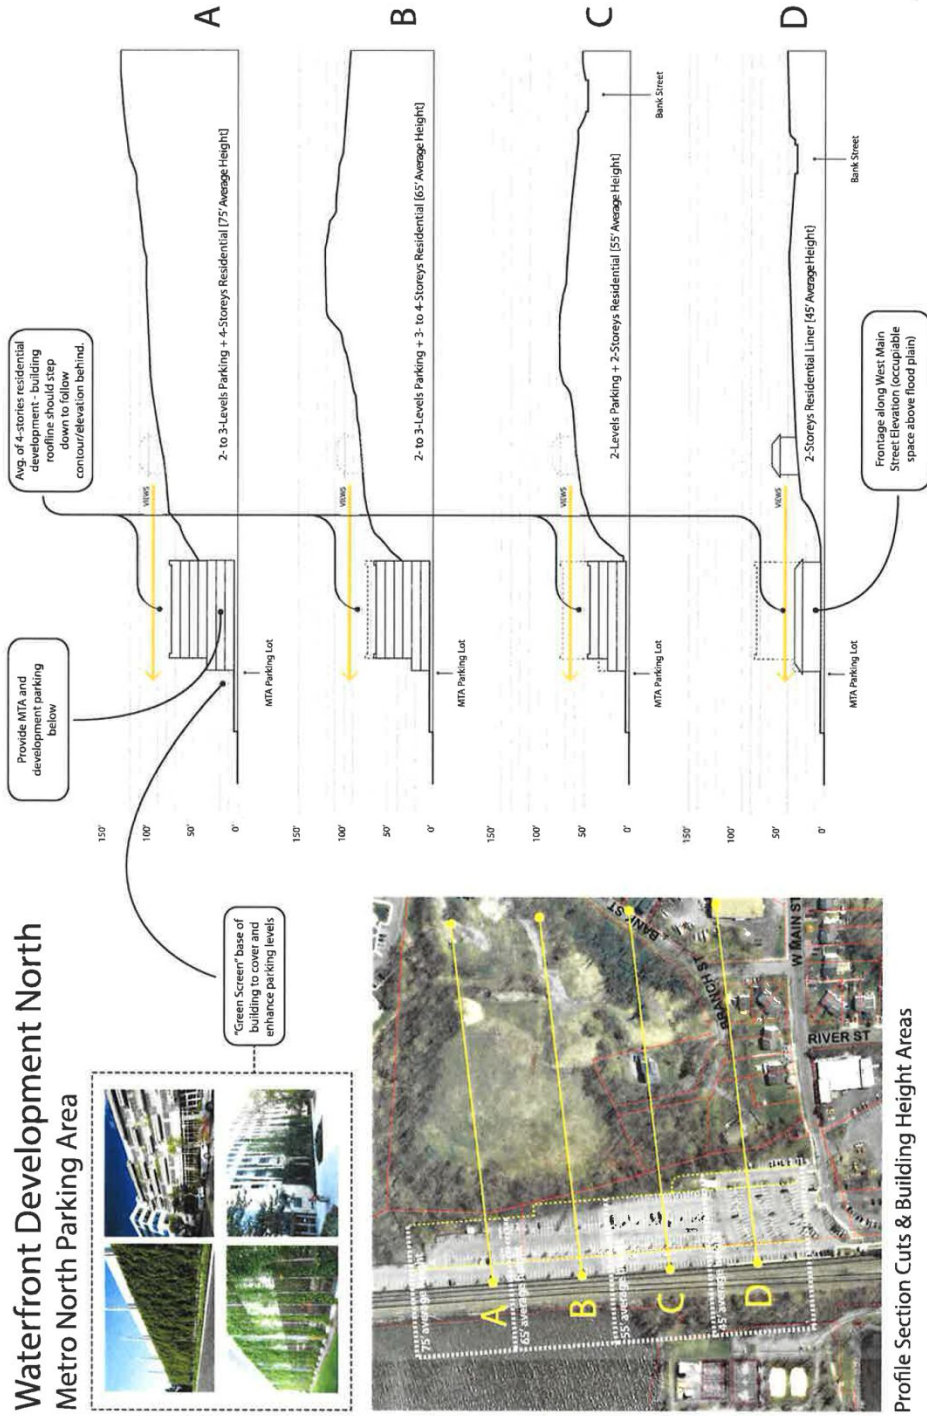

ZONING

223 Attachment 4

CITY OF BEACON
Waterfront Development Map and Illustrations

Waterfront Development North
Metro North Parking Area

Profile Section Cuts & Building Height Areas

Waterfront Development South Metro North Station Area

Profile Section Cuts

ZONING

Exhibit A
January 13, 2017