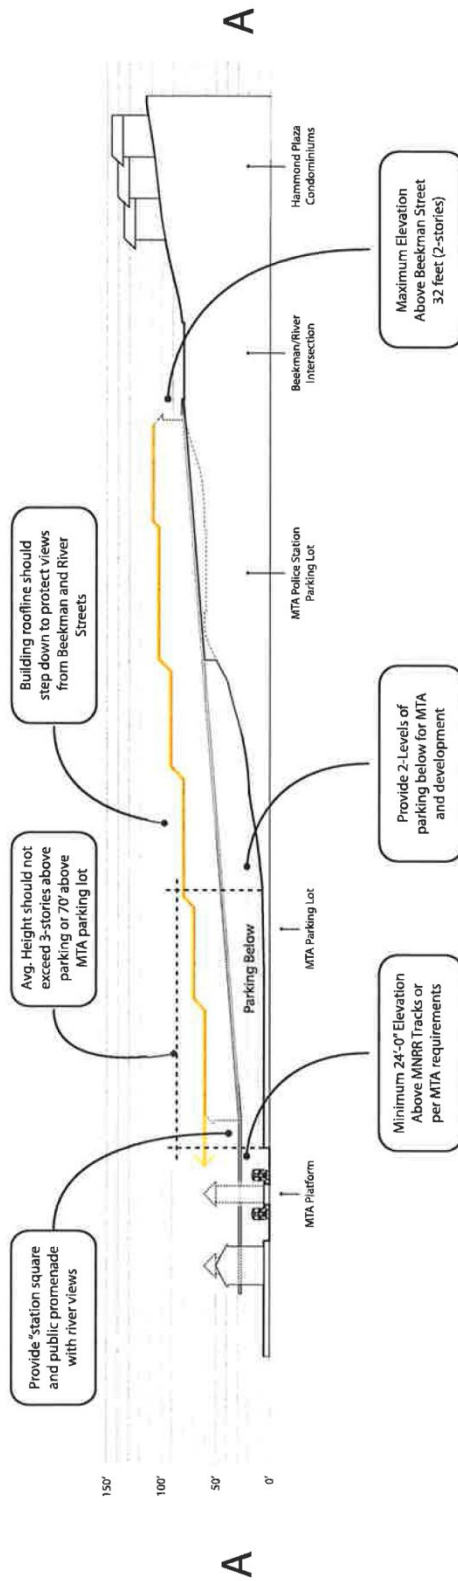

ZONING

223 Attachment 4

CITY OF BEACON
Waterfront Development Map and Illustrations

Waterfront Development North
Metro North Parking Area

Profile Section Cuts & Building Height Areas

Waterfront Development South Metro North Station Area

Profile Section Cuts

ZONING

Exhibit A
January 13, 2017