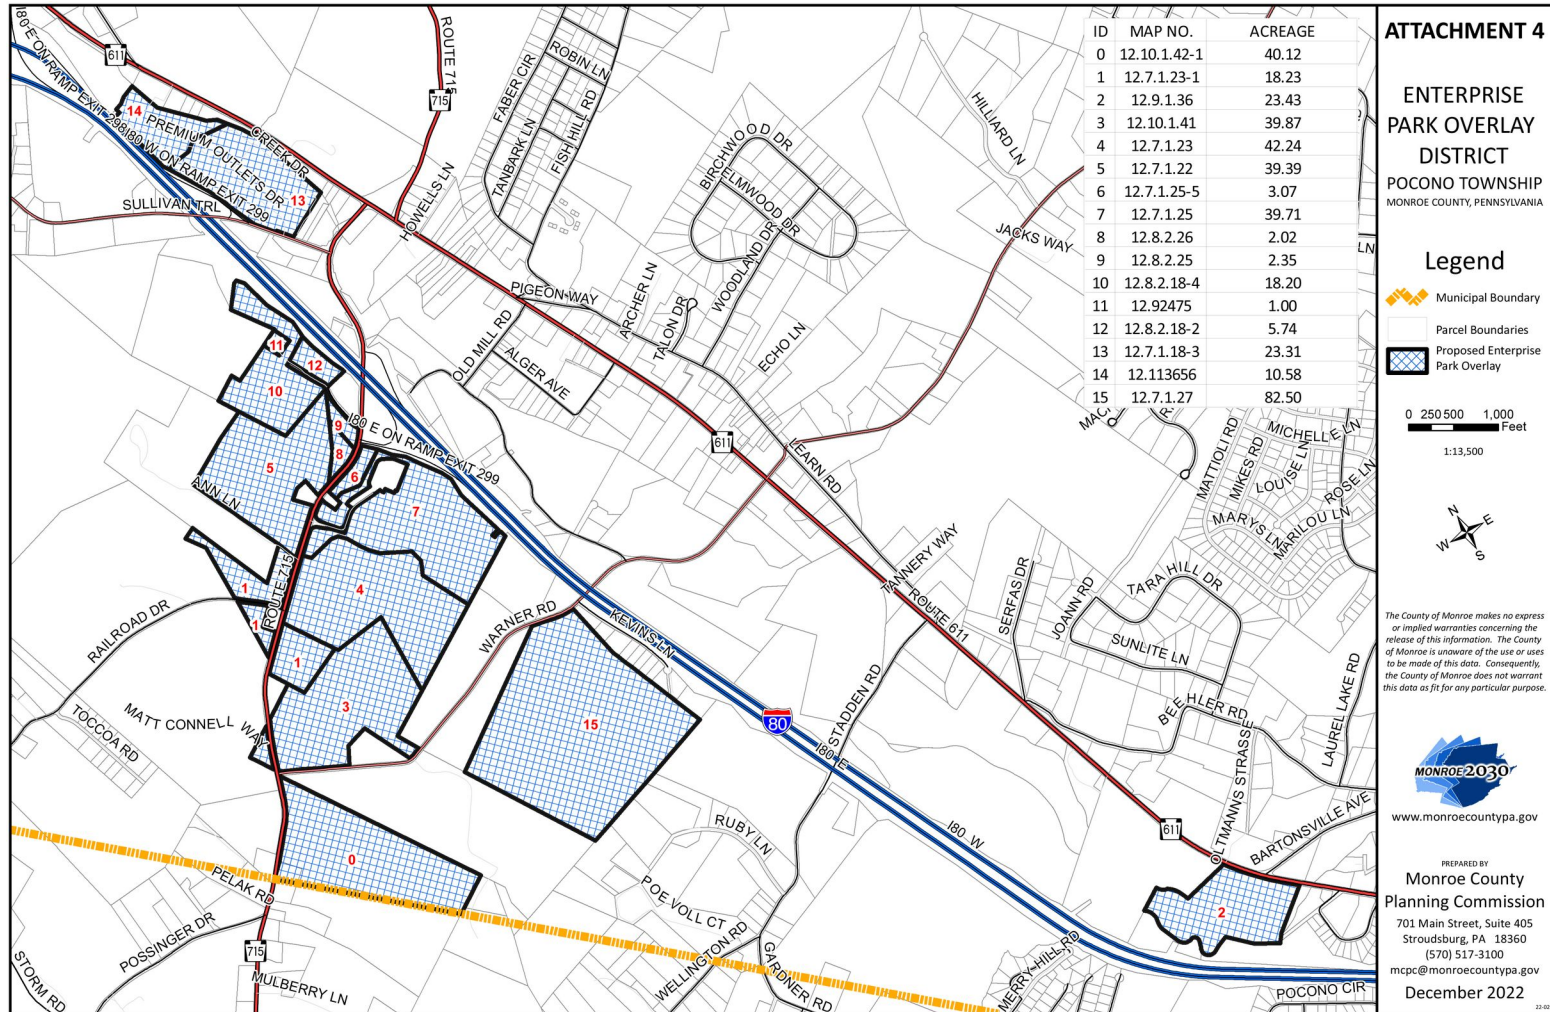

ZONING

470 Attachment 4

EXHIBIT "A" Township of Pocono

ATTACHMENT 4

ENTERPRISE
PARK OVERLAY
DISTRICT
POCONO TOWNSHIP
MONROE COUNTY, PENNSYLVANIA

Legend

- Municipal Boundary
- Parcel Boundaries
- Proposed Enterprise Park Overlay

PREPARED BY
**Monroe County
Planning Commission**
701 Main Street, Suite 405
Stroudsburg, PA 18360
(570) 517-3100
mcp@monroecountypa.gov
December 2022