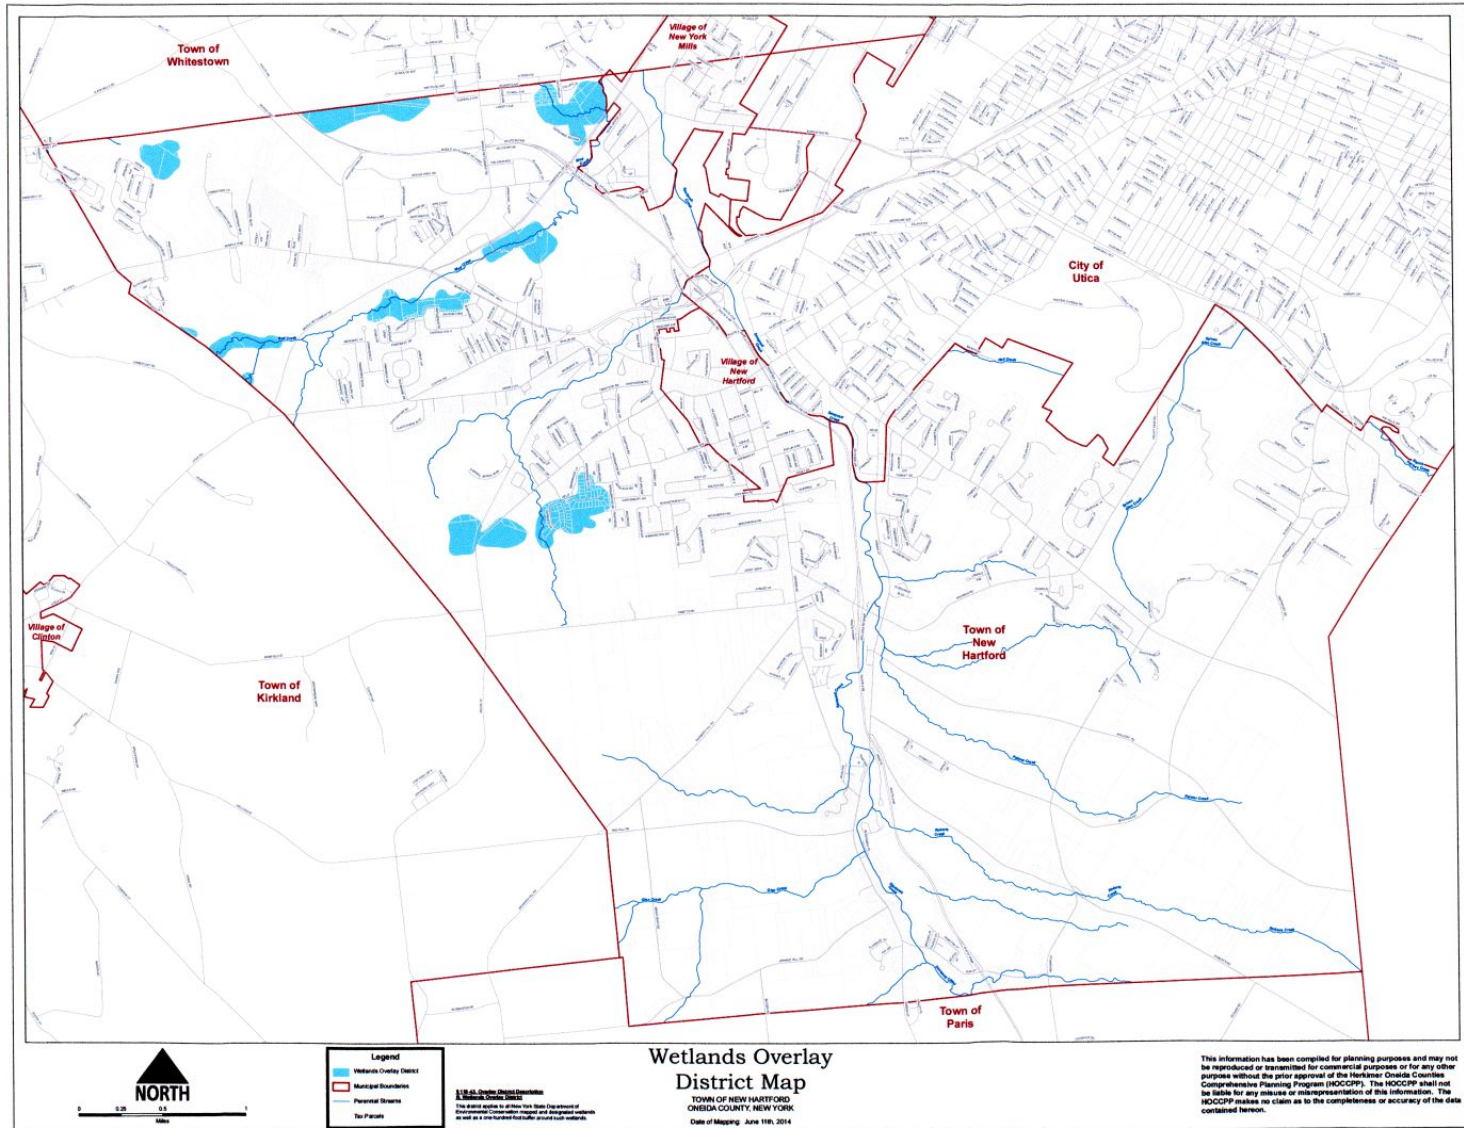

ZONING

118 Attachment 2

Town of New Hartford Overlay District Maps

NEW HARTFORD CODE

ZONING

NEW HARTFORD CODE

ZONING