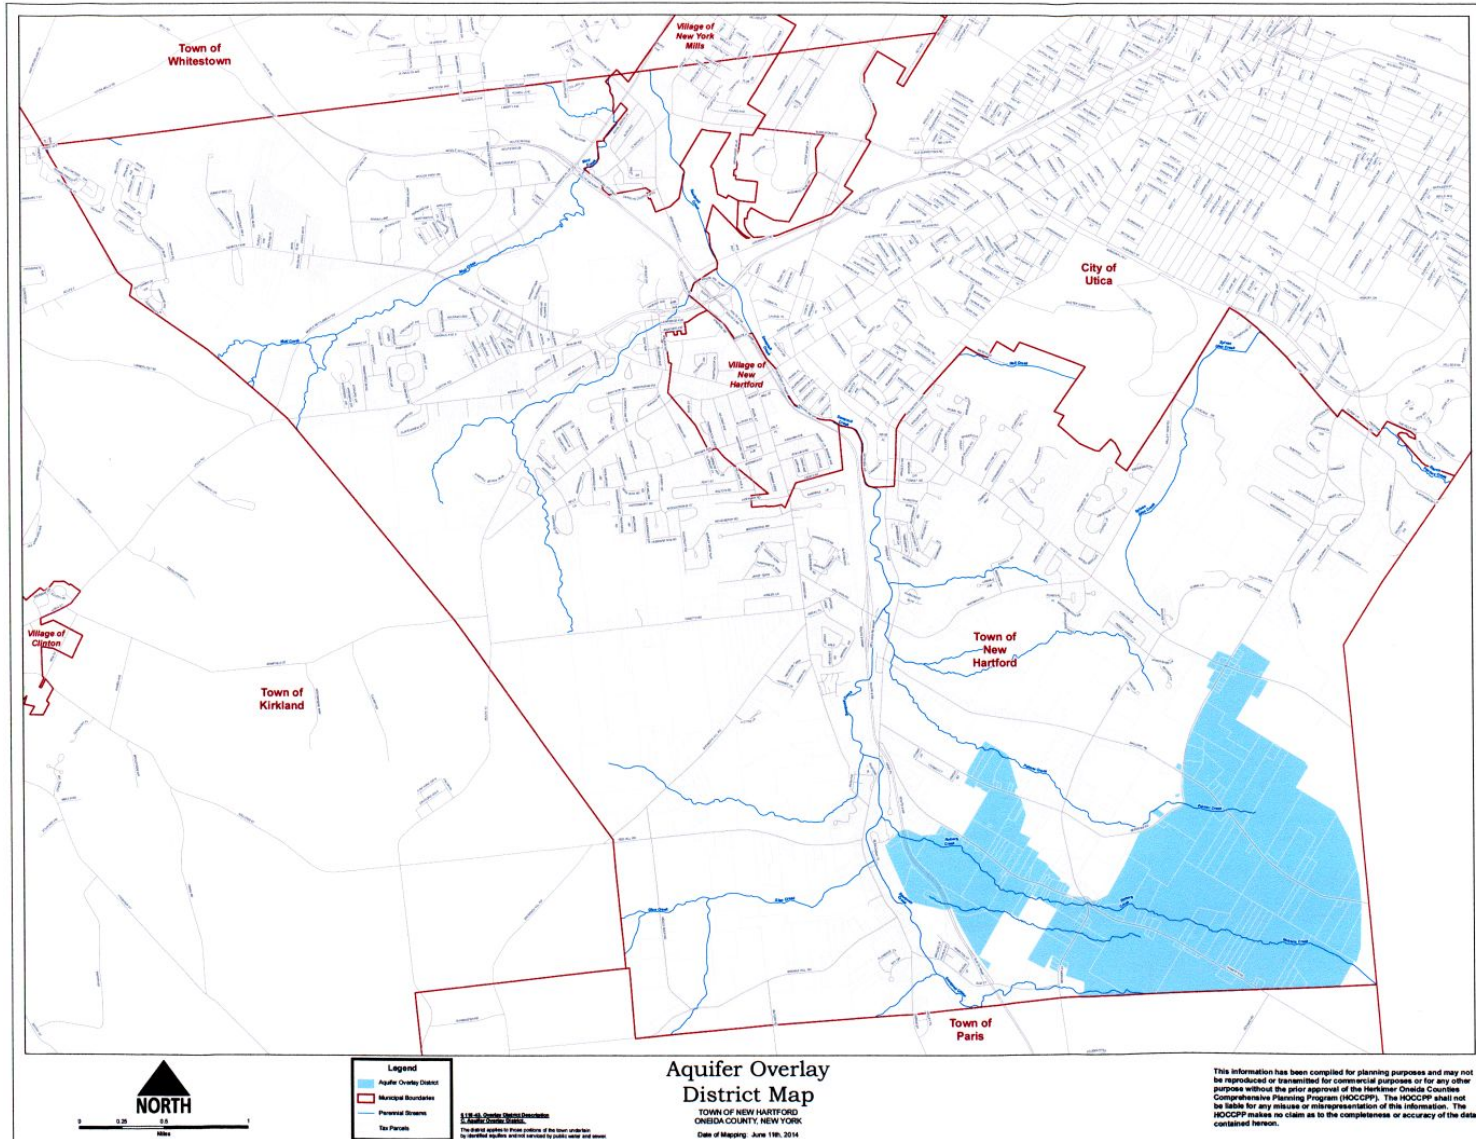

ZONING

118 Attachment 2

Town of New Hartford Overlay District Maps

NEW HARTFORD CODE

ZONING

NEW HARTFORD CODE

ZONING