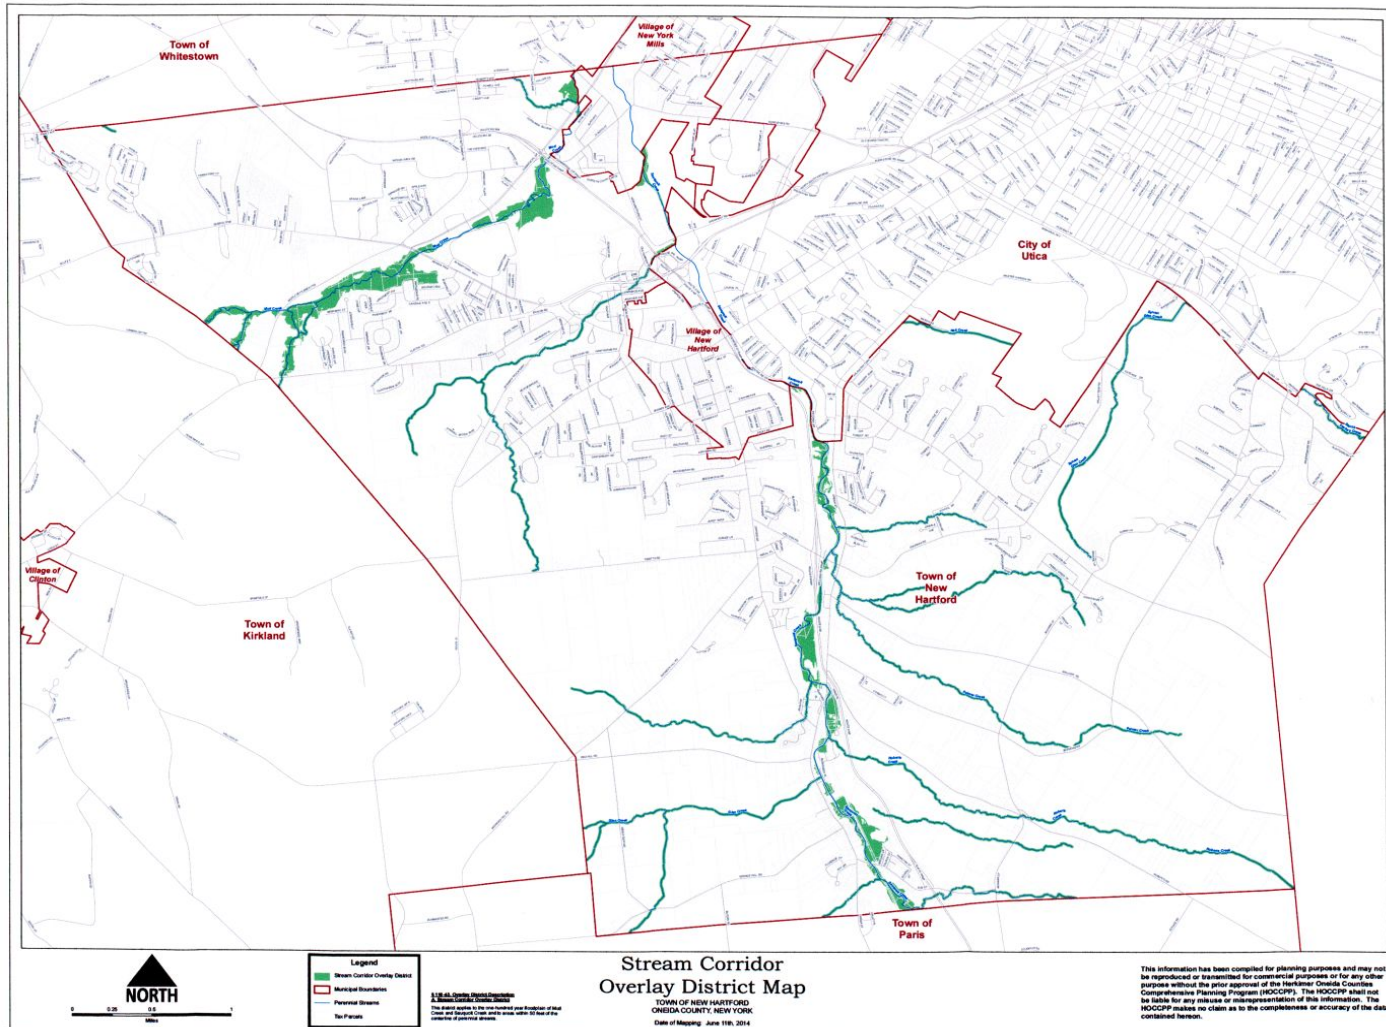

ZONING

118 Attachment 2

Town of New Hartford Overlay District Maps

NEW HARTFORD CODE

ZONING

NEW HARTFORD CODE

ZONING