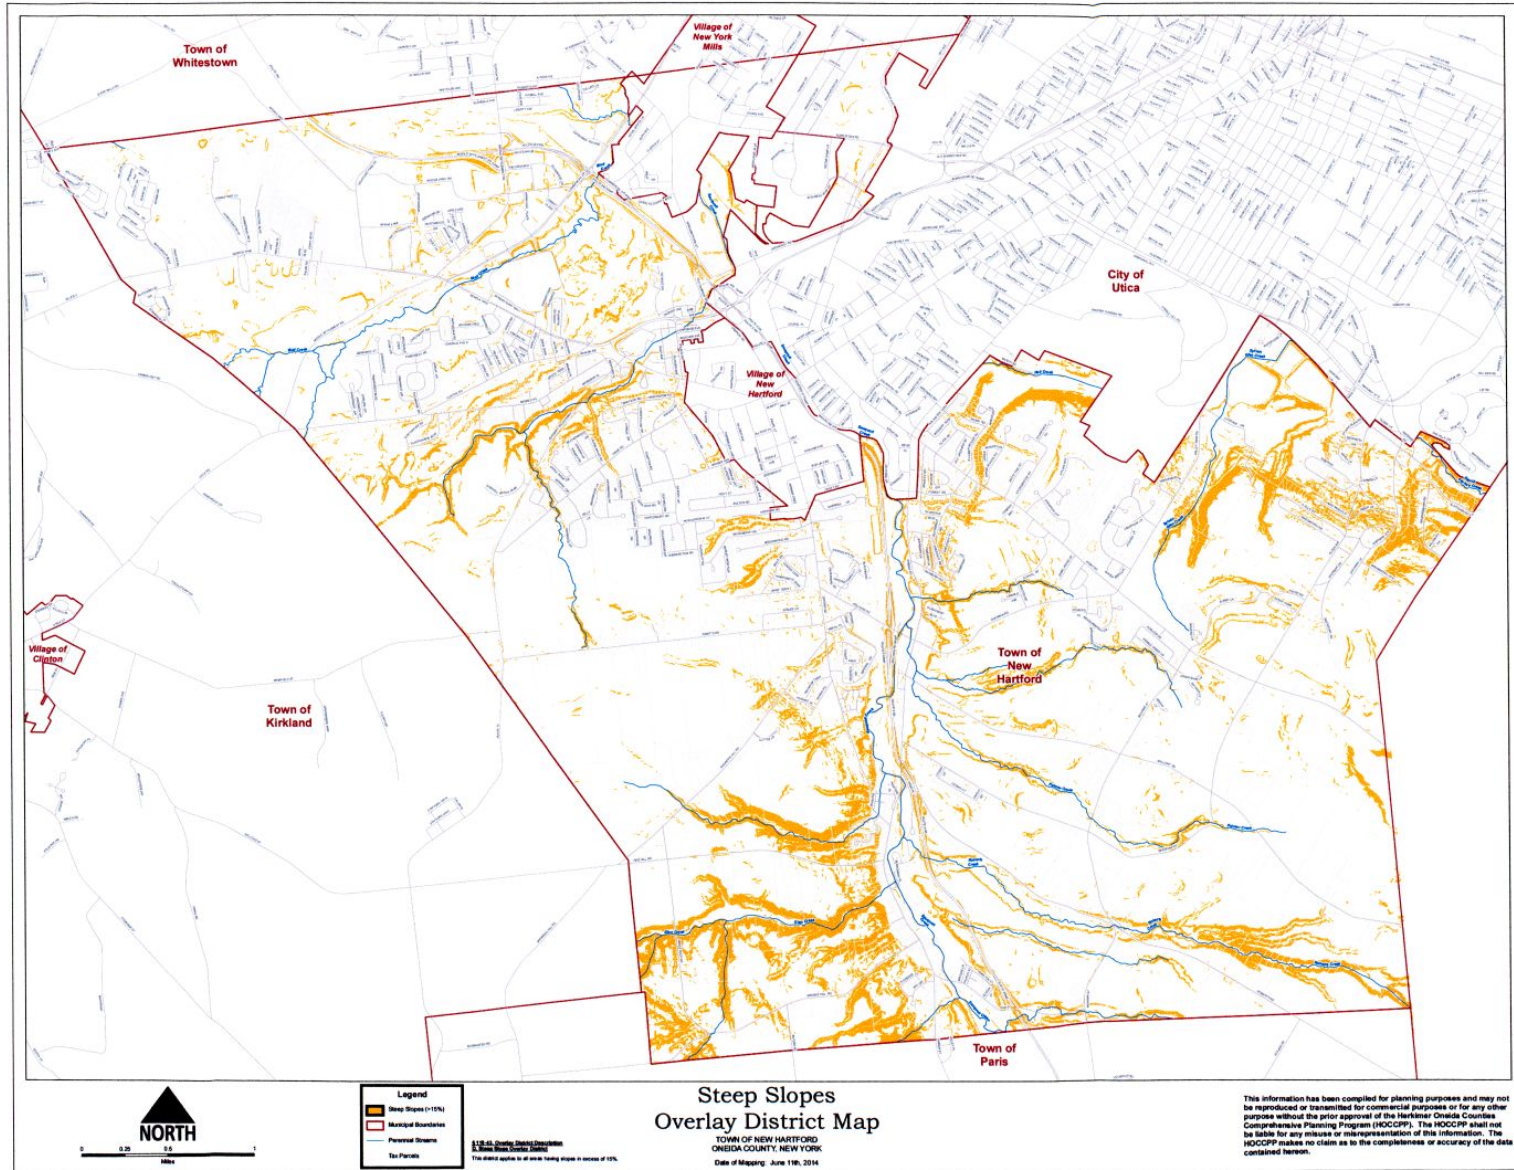

ZONING

118 Attachment 2

Town of New Hartford Overlay District Maps

NEW HARTFORD CODE

ZONING

NEW HARTFORD CODE

ZONING