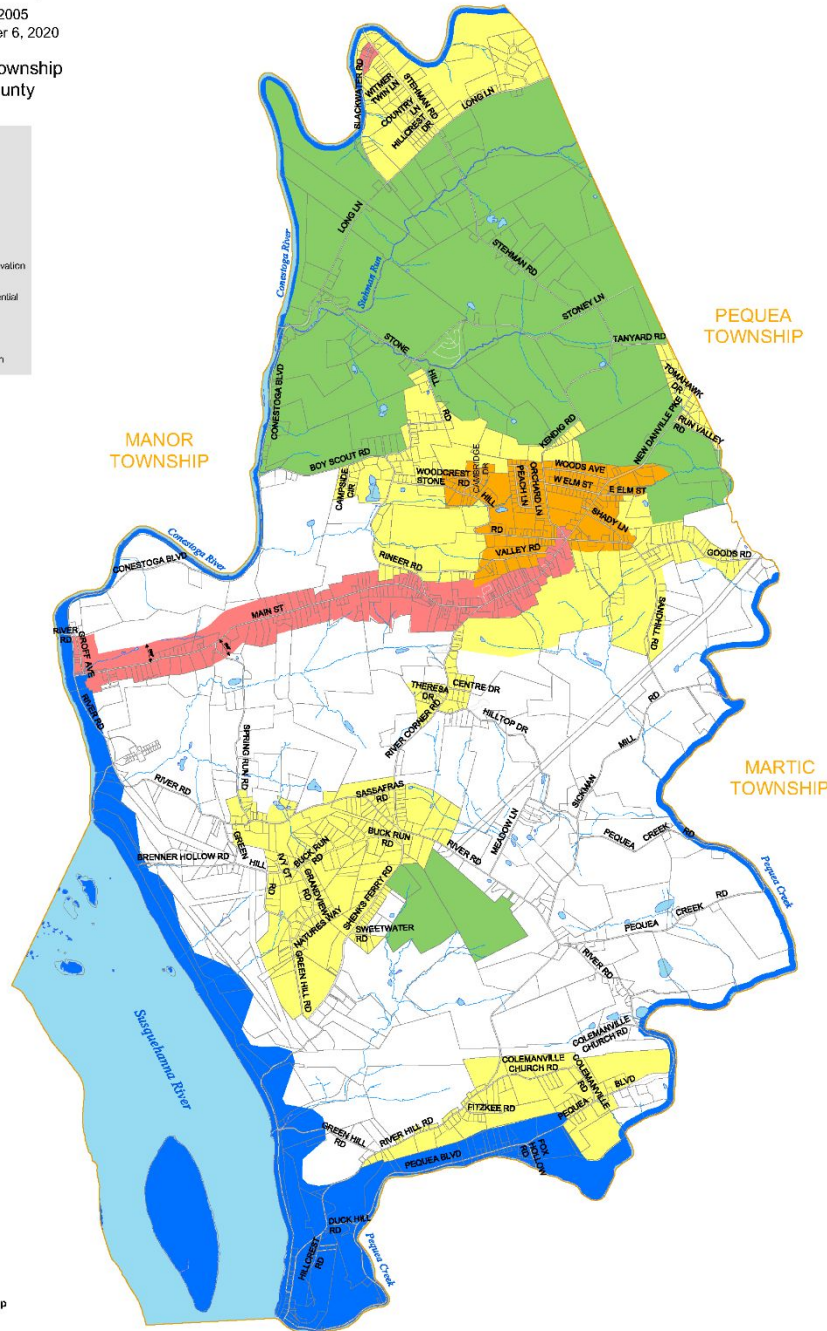

ZONING

320 Attachment 2

Zoning Map

Adopted April 5, 2005
Amended October 6, 2020

Conestoga Township
Lancaster County

Legend

1. **ZONING**
2. Effective Agriculture
   - Village Mixed Use
   - Floodplain - Conservation
   - Low Density Residential
   - Village Residential
   - Rural - Conservation