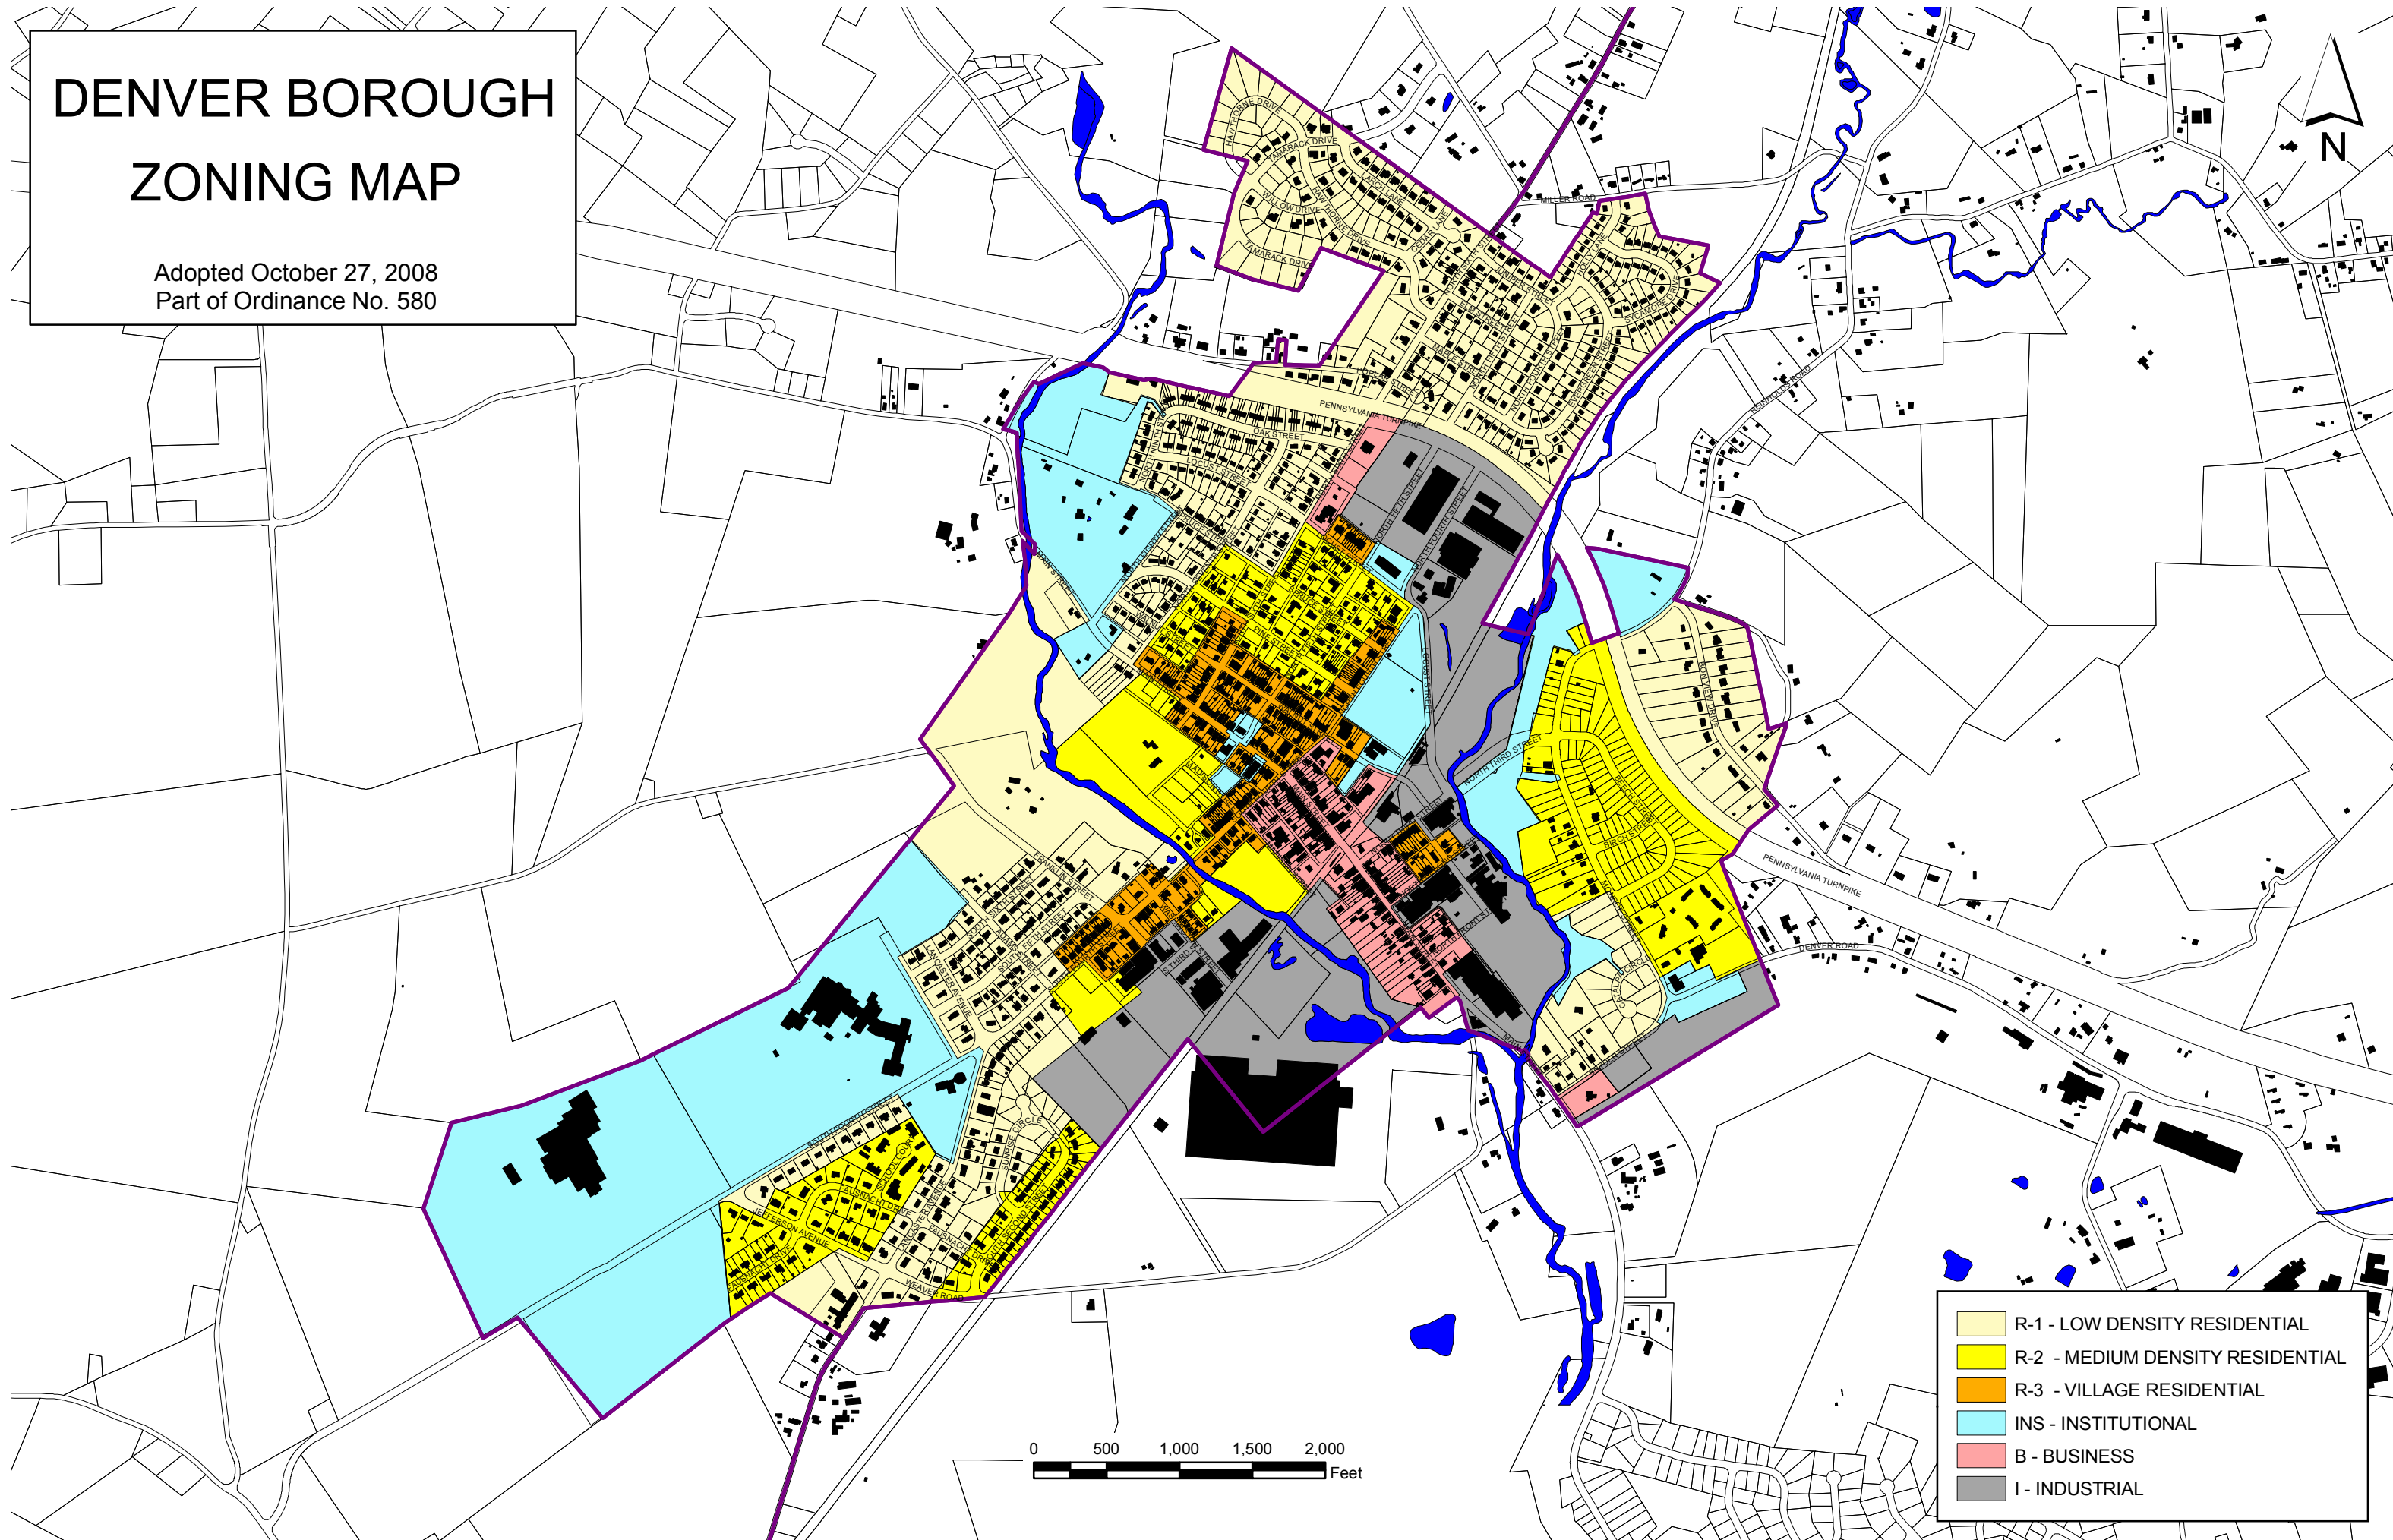

DENVER BOROUGH ZONING MAP

Adopted October 27, 2008
Part of Ordinance No. 580

	R-1 - LOW DENSITY RESIDENTIAL
	R-2 - MEDIUM DENSITY RESIDENTIAL
	R-3 - VILLAGE RESIDENTIAL
	INS - INSTITUTIONAL
	B - BUSINESS
	I - INDUSTRIAL