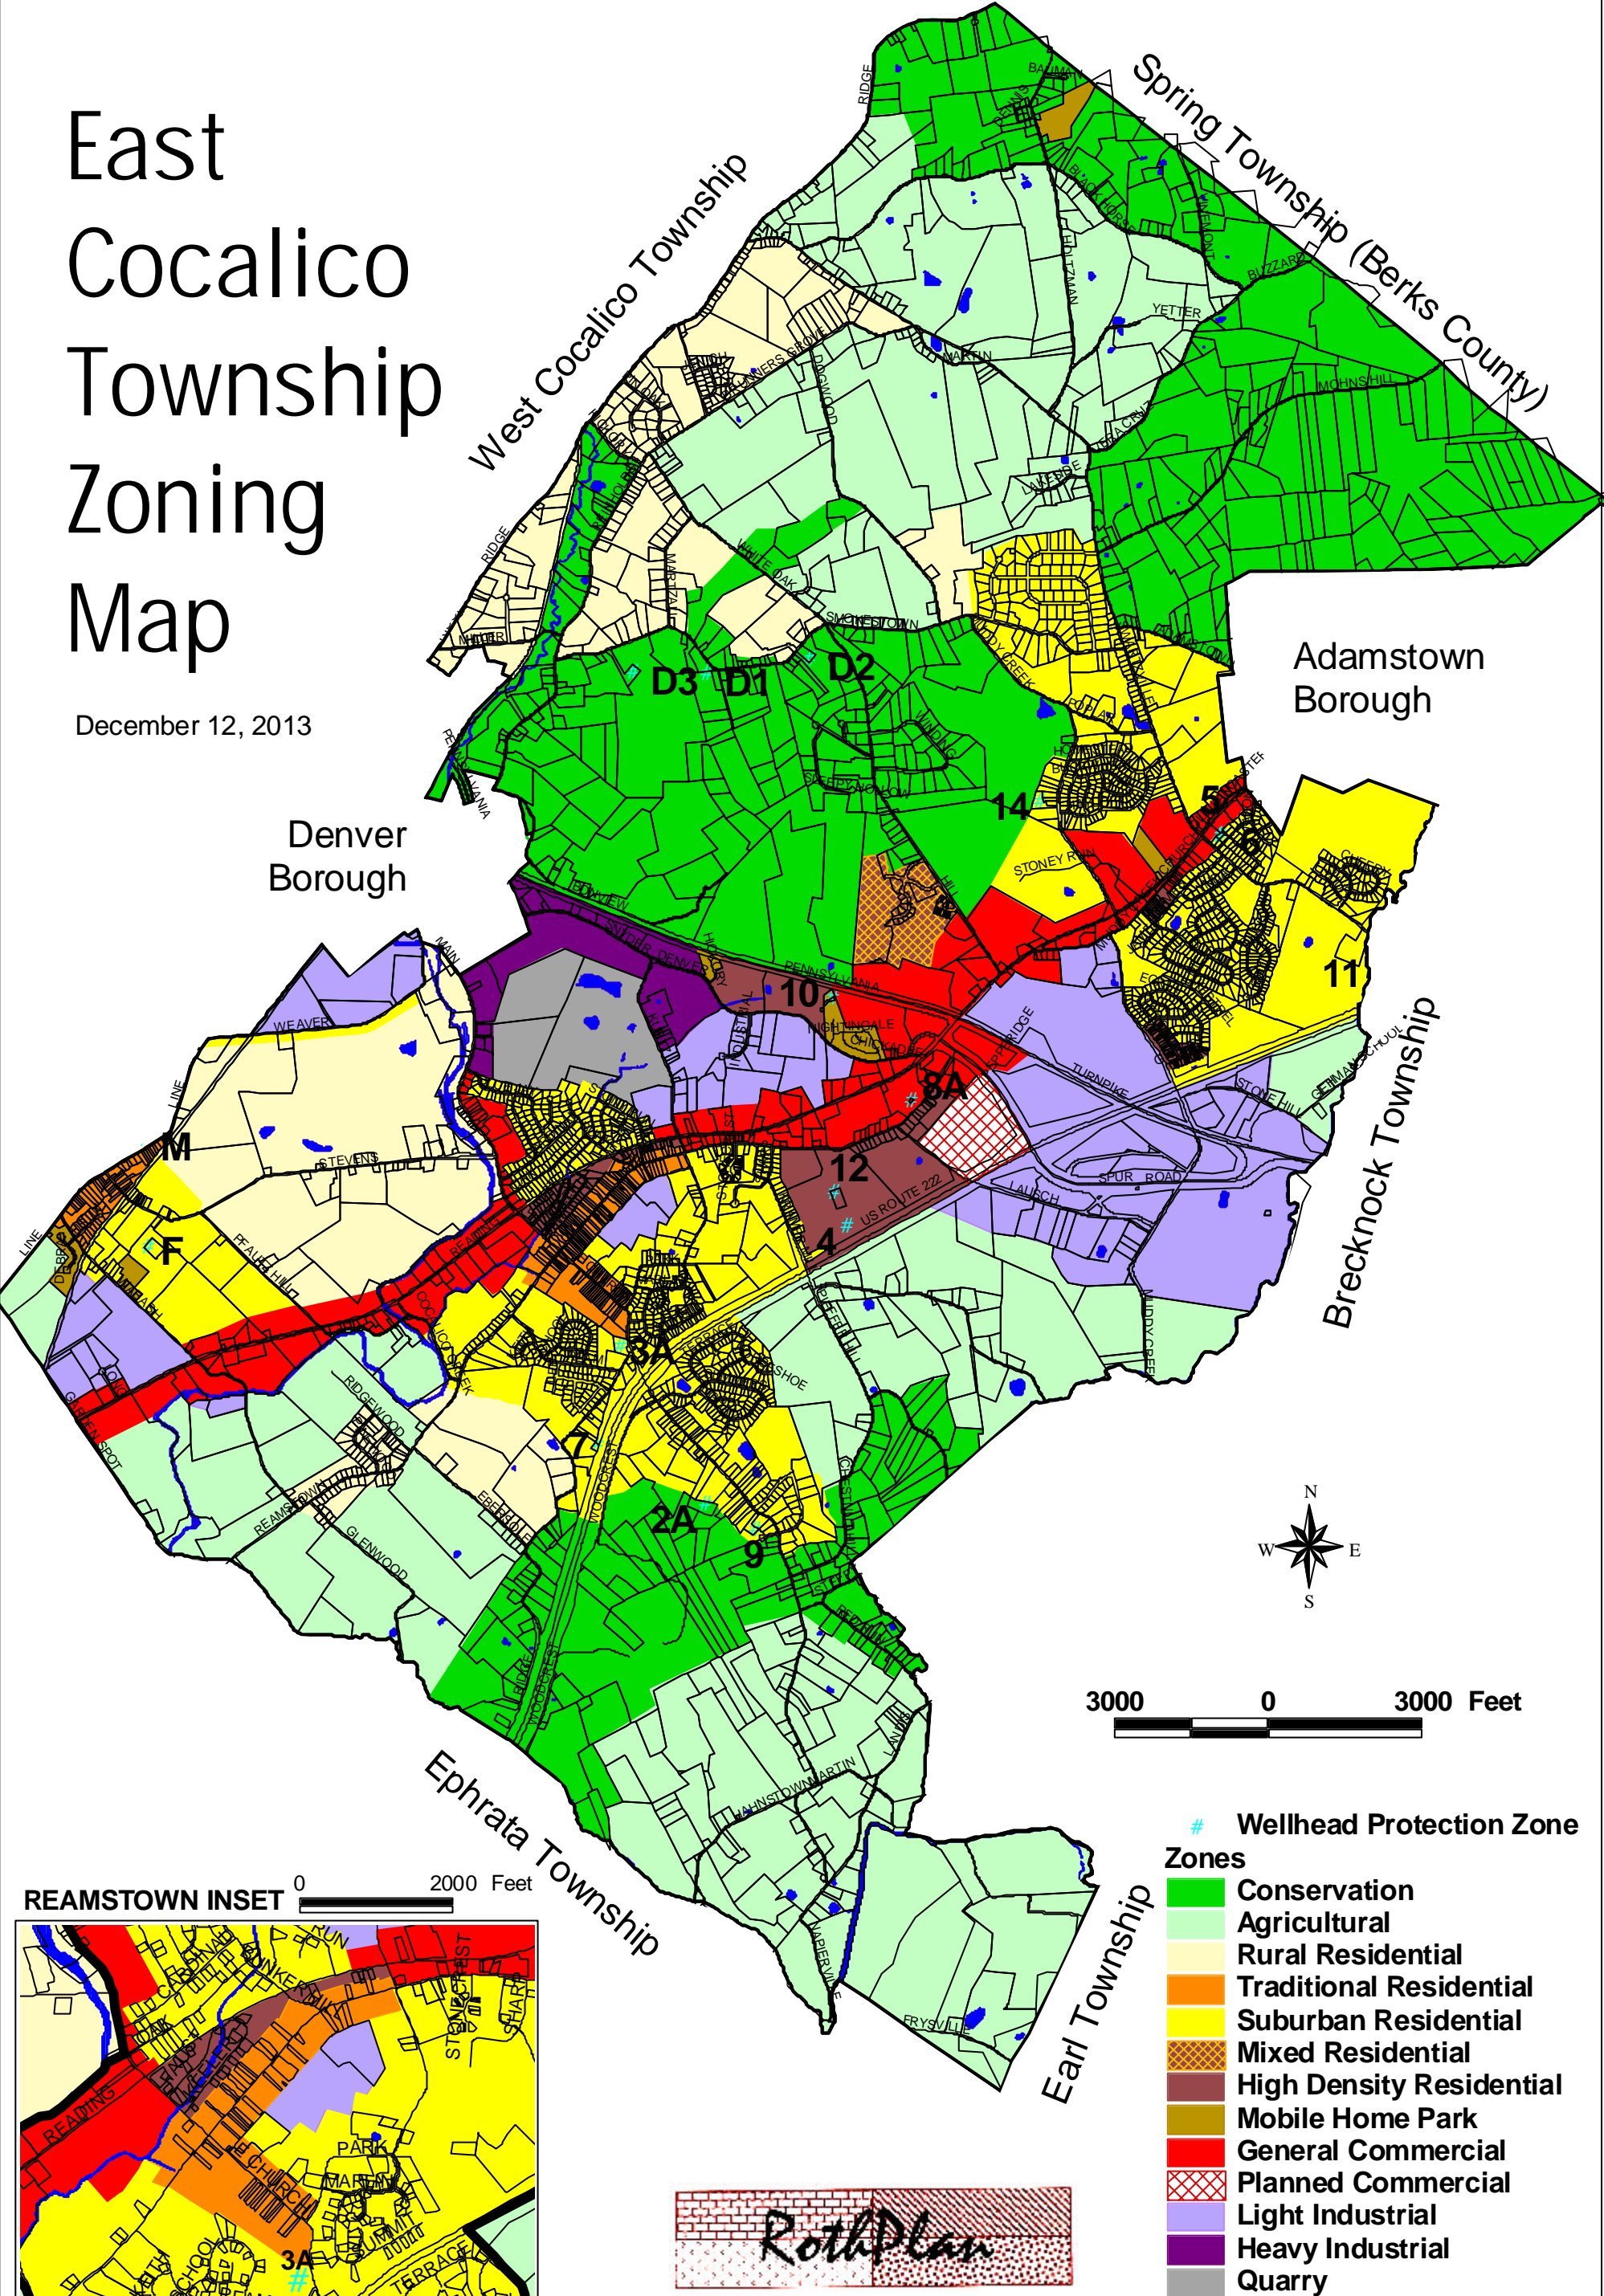

East Cocalico Township Zoning Map

December 12, 2013

Denver Borough

Adamstown Borough

Brecknock Township

Ephrata Township

Earl Township

3000 0 3000 Feet

REAMSTOWN INSET 0 2000 Feet

- # Wellhead Protection Zone
- Zones**
- Conservation
- Agricultural
- Rural Residential
- Traditional Residential
- Suburban Residential
- Mixed Residential
- High Density Residential
- Mobile Home Park
- General Commercial
- Planned Commercial
- Light Industrial
- Heavy Industrial
- Quarry