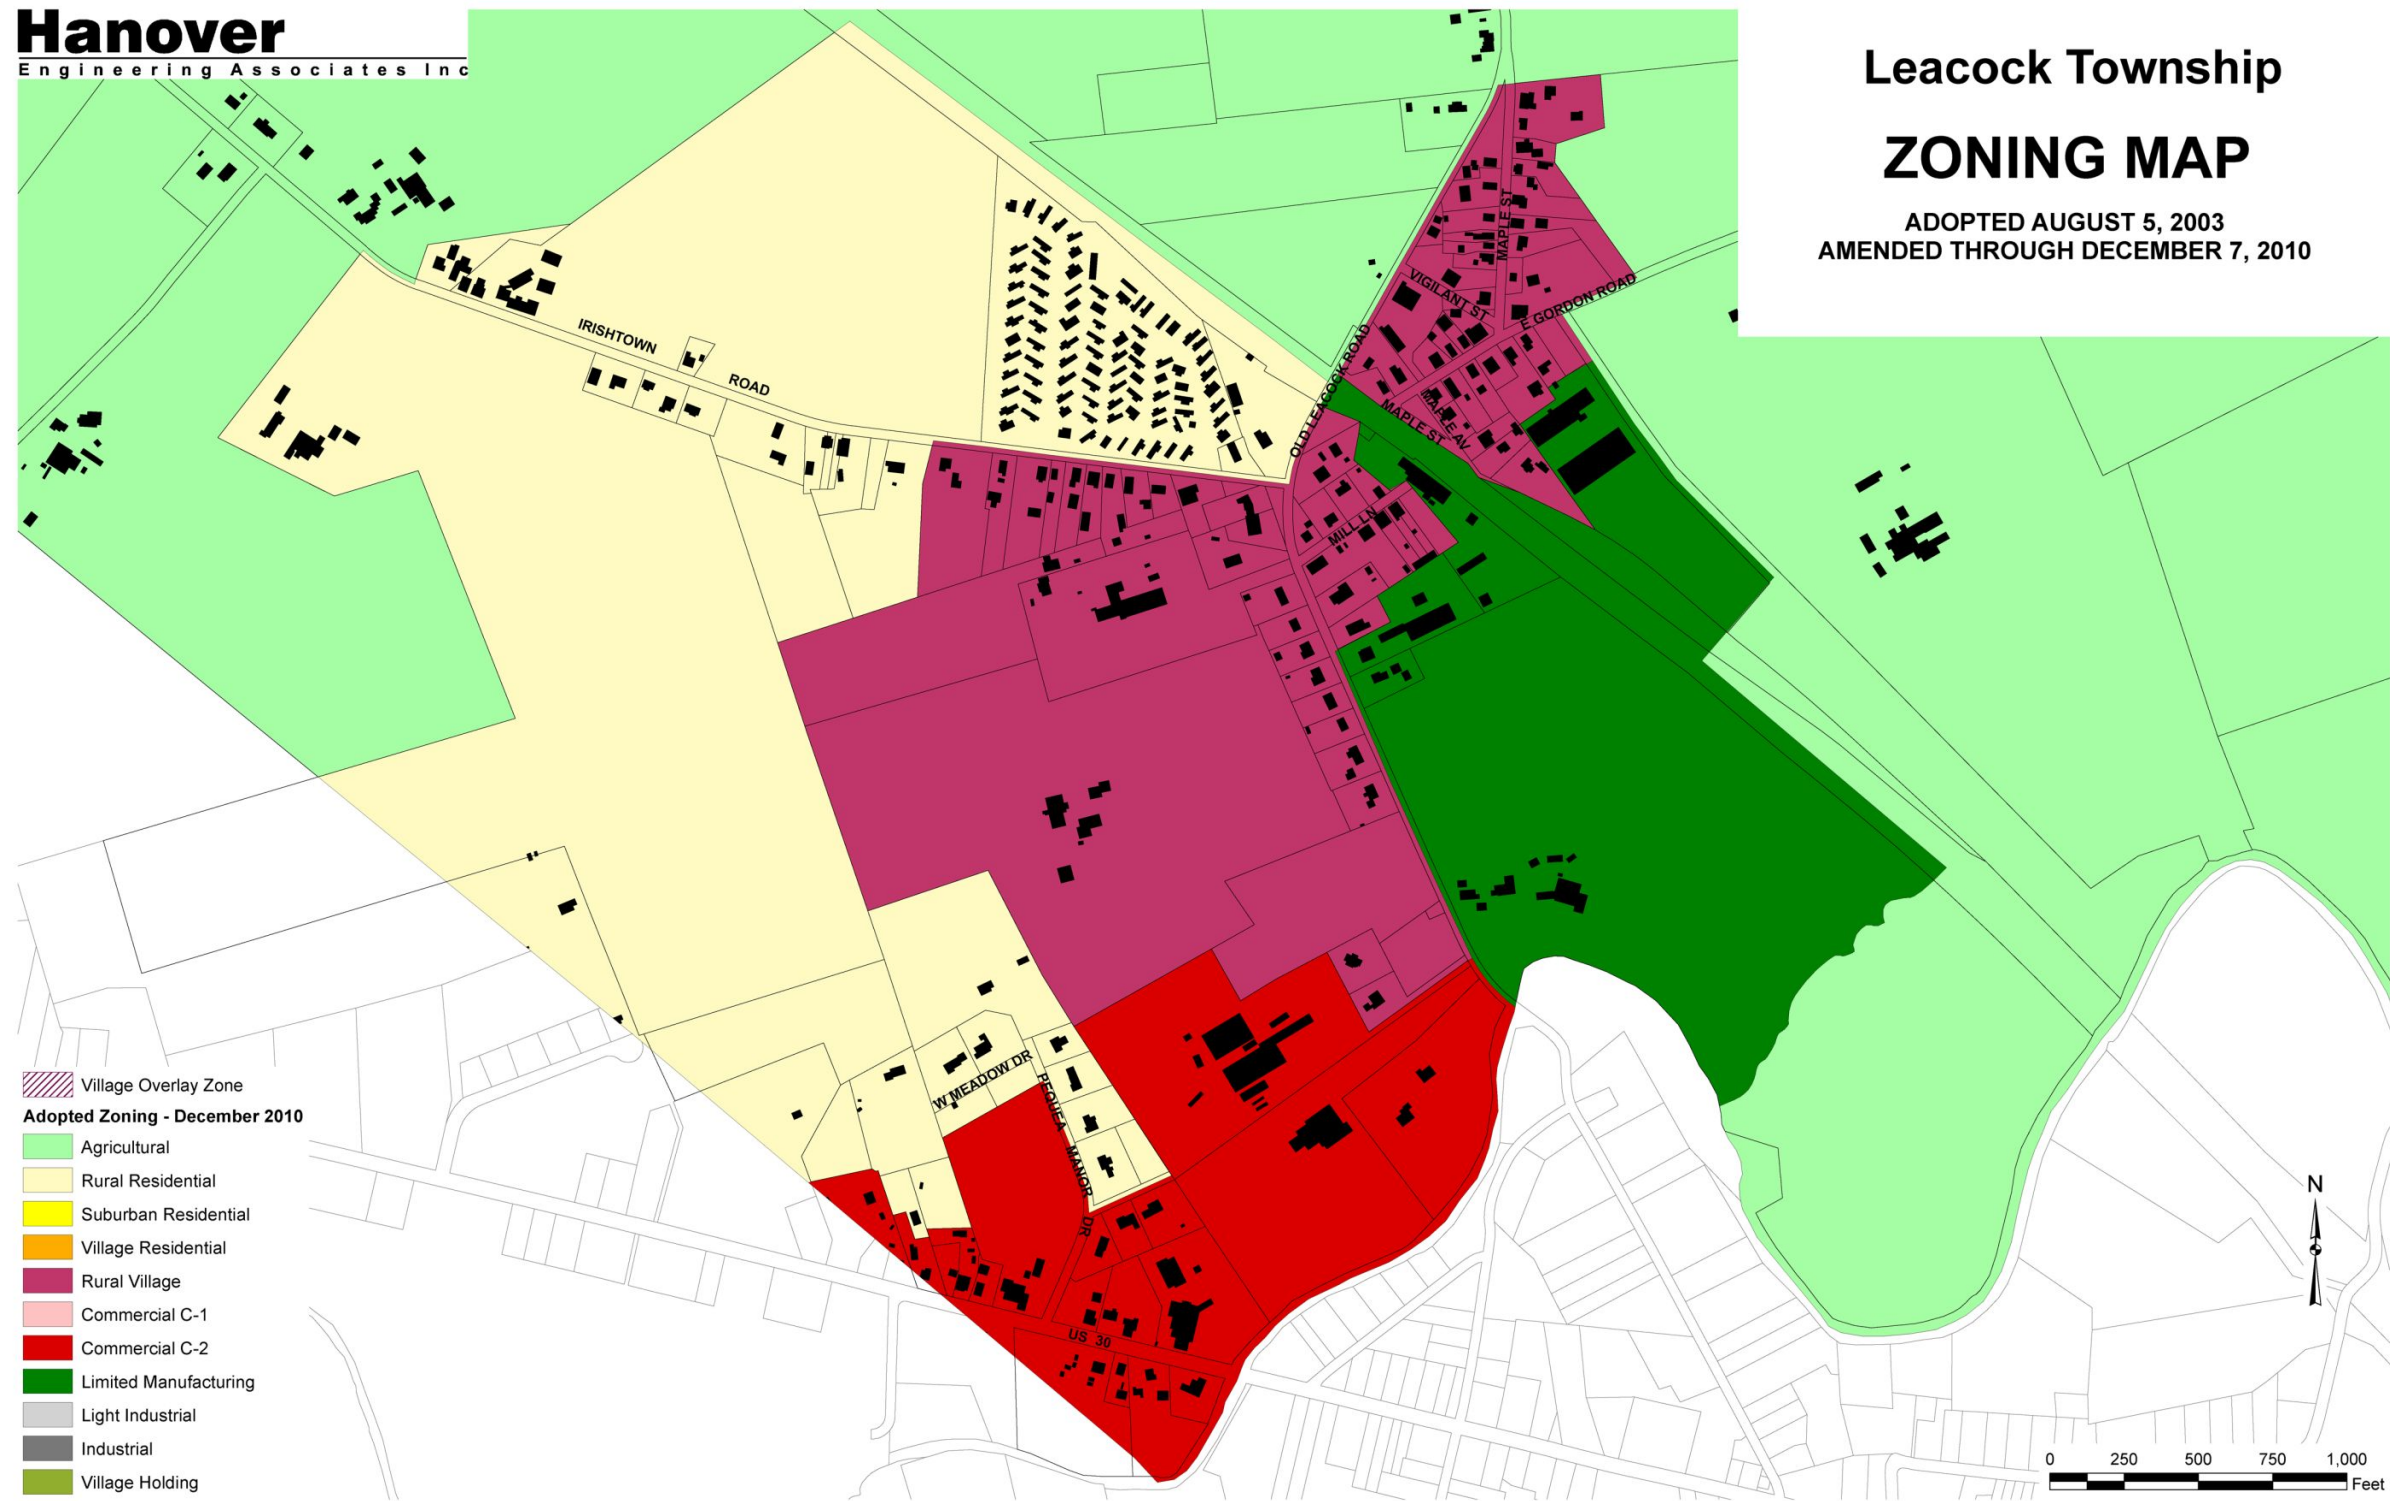

ZONING

310 Attachment 5

Township of Leacock

**Hanover**  
Engineering Associates Inc

# Leacock Township ZONING MAP

ADOPTED AUGUST 5, 2003  
AMENDED THROUGH DECEMBER 7, 2010

ZONING