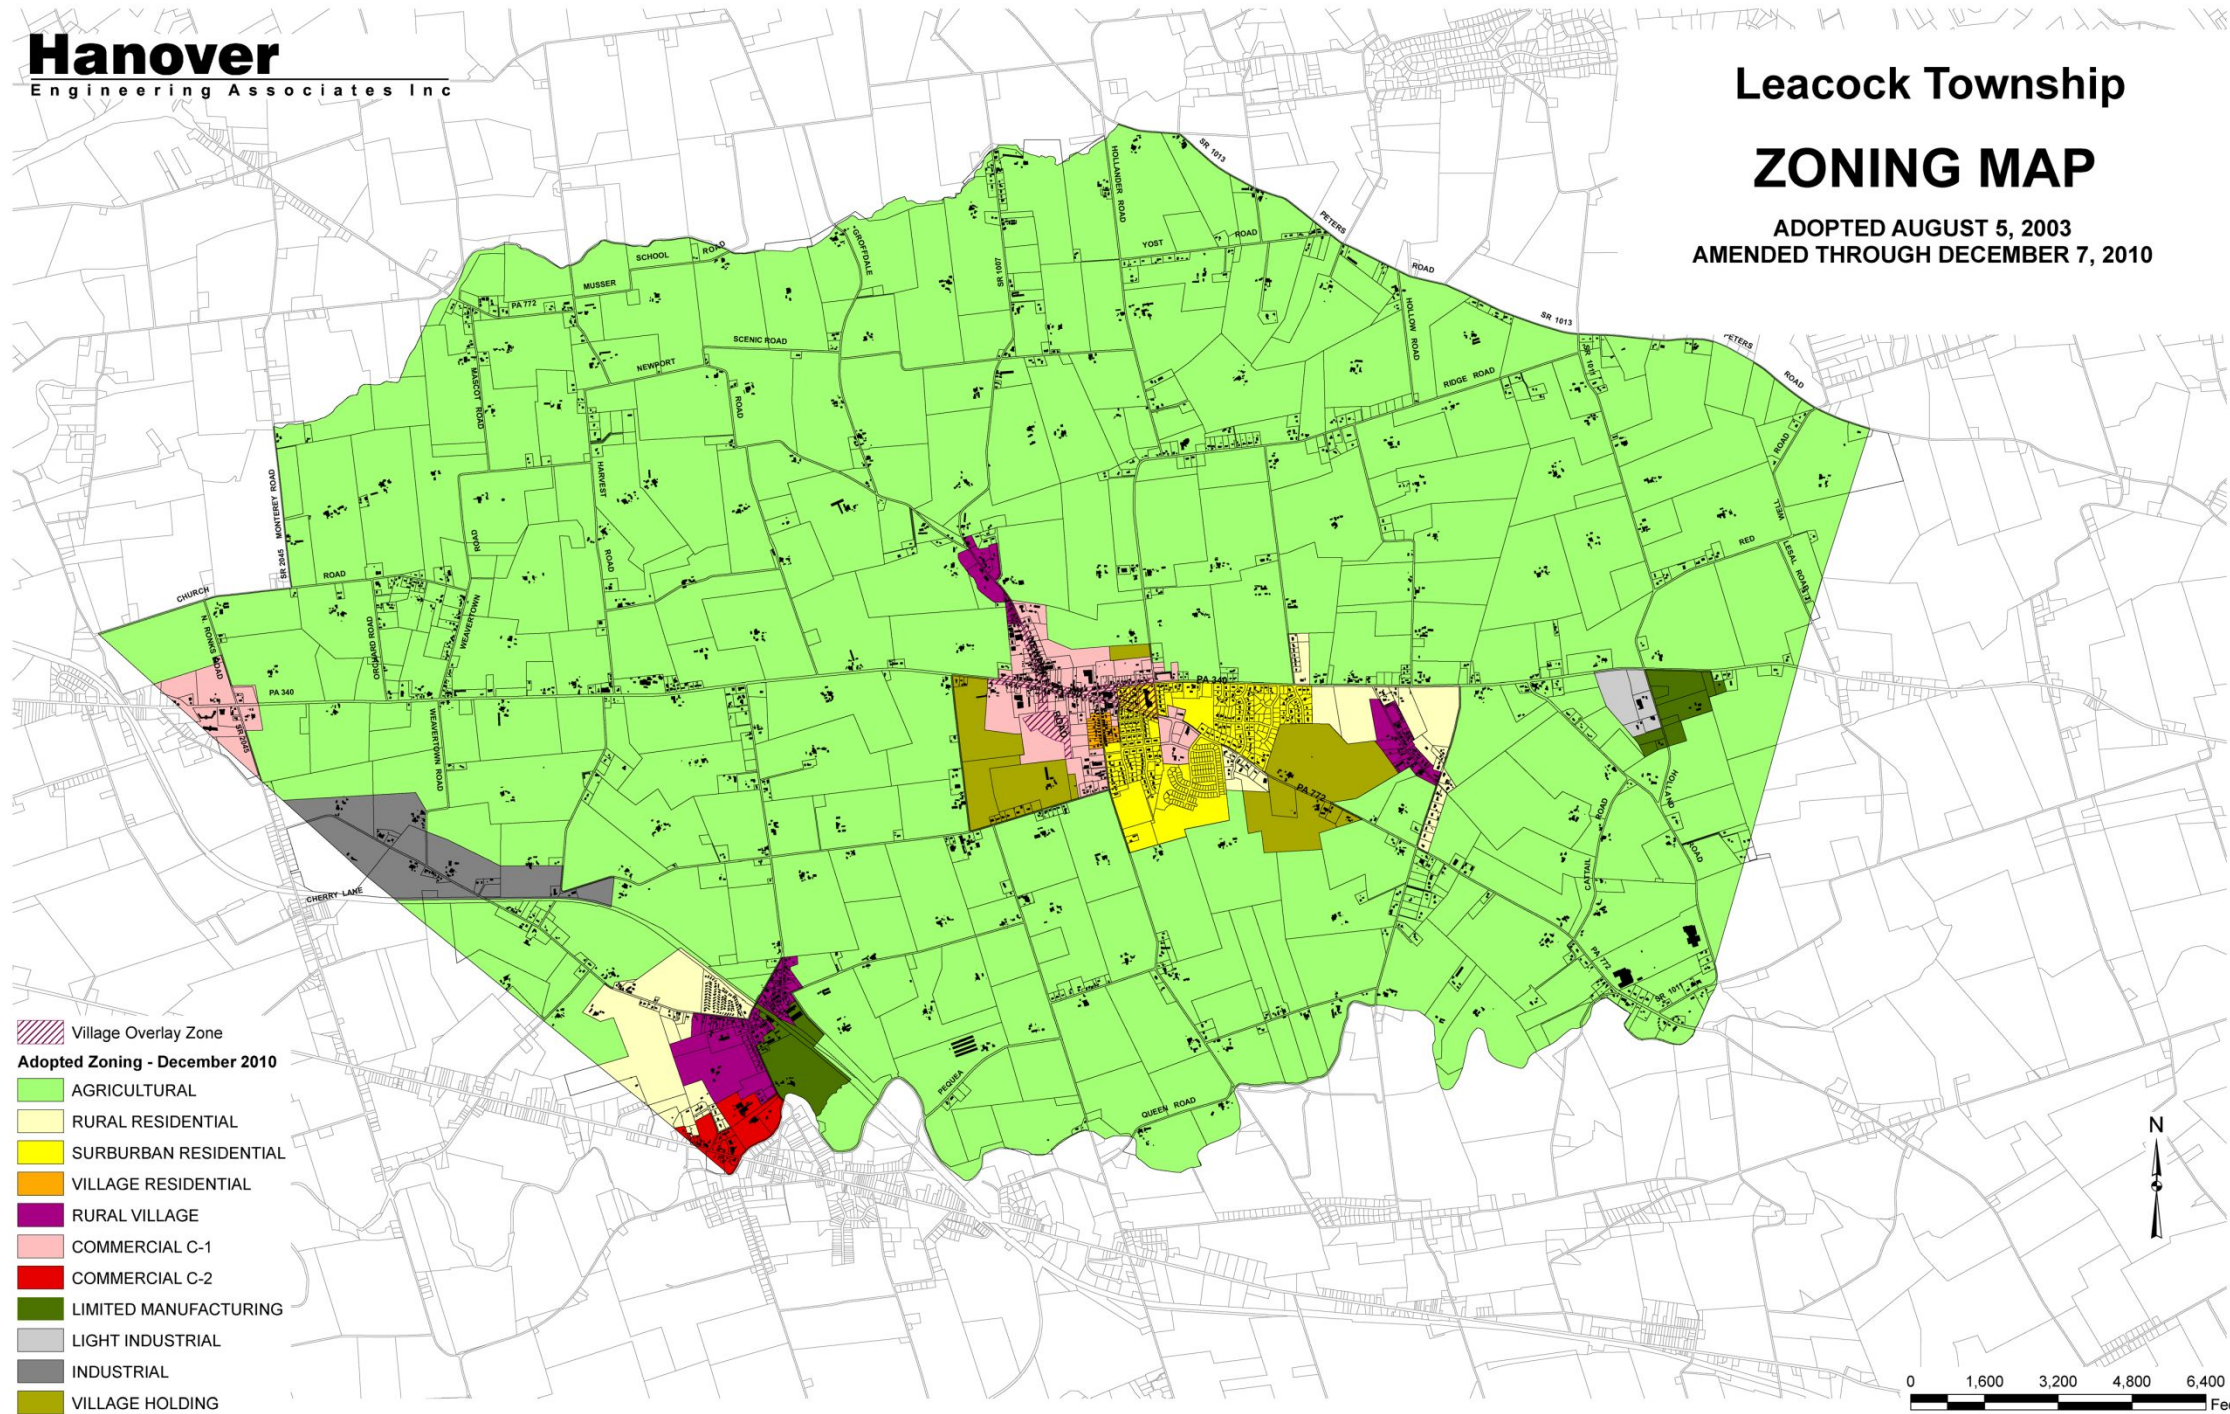

ZONING

310 Attachment 5

Township of Leacock

**Hanover**  
Engineering Associates Inc

# Leacock Township ZONING MAP

ADOPTED AUGUST 5, 2003  
AMENDED THROUGH DECEMBER 7, 2010

ZONING