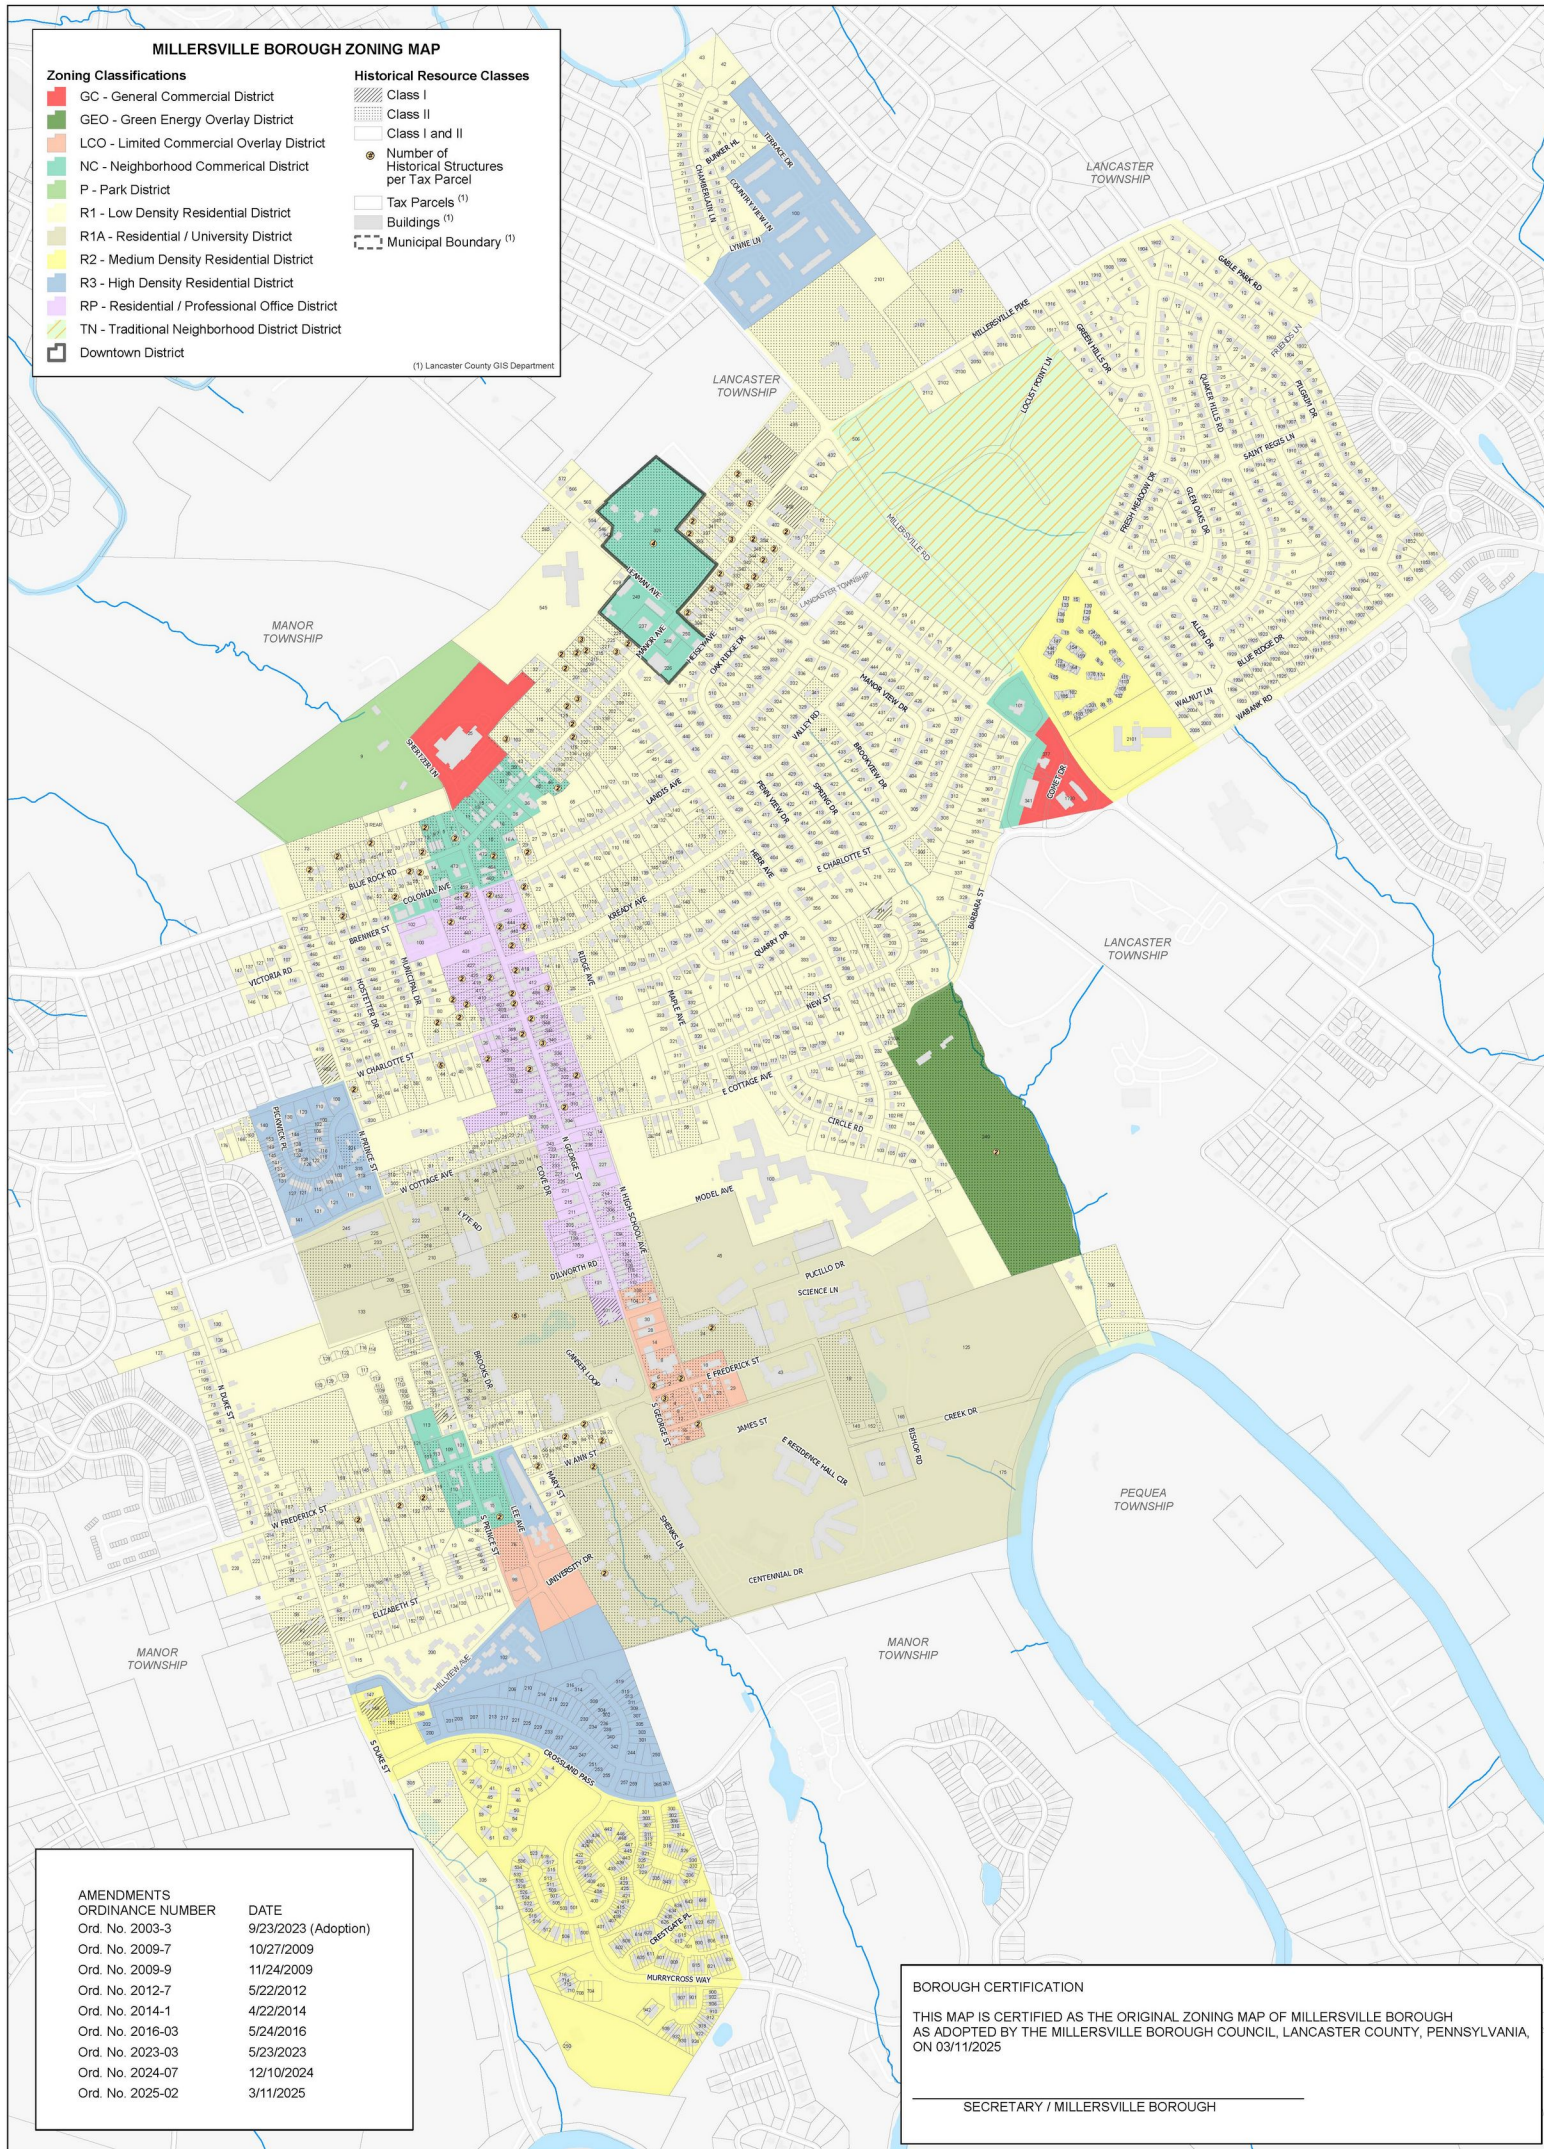

ZONING

380 Attachment 6

Zoning Map
[Added 3-11-2025 by Ord. No. 2025-02]

Paper Size 24" X 36"
0 220 440 880 1,320
Feet
Map Projection: Lambert Conformal Conic
Horizontal Datum: North American 1983
Grid: NAD 1983 StatePlane Pennsylvania South FIPS 3702 Feet

MILLERSVILLE BOROUGH ZONING MAP
MILLERSVILLE BOROUGH
LANCASTER COUNTY, PENNSYLVANIA

Project No. 11223408
Date 4/21/2025