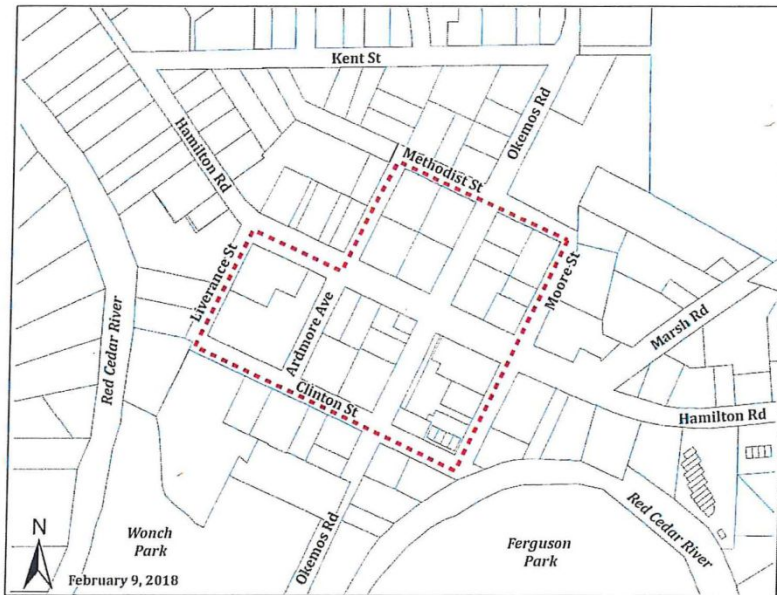

ZONING

86 Attachment 2

Charter Township of Meridian

Mixed-Use PUD Boundary Maps  
[Added 5-15-2018 by Ord. No. 2018-06]

MAP 1. BOUNDARY OF OKEMOS DOWNTOWN

MAP 2. BOUNDARY OF HASLETT DOWNTOWN