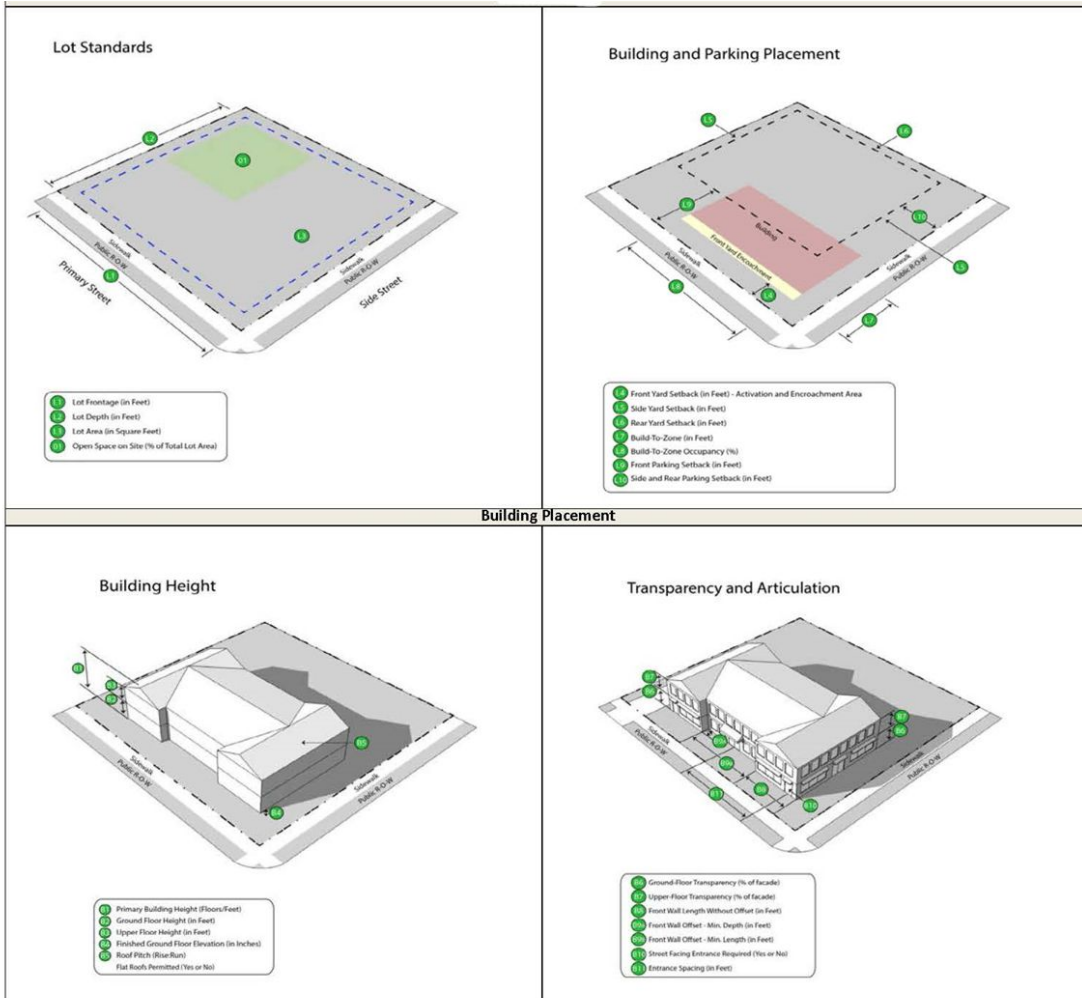

ZONING

195 Attachment 6

Town of Chelmsford

**Figure 1
Building and Lot Placement Diagram**

Lot Placement

{END OF CHAPTER}