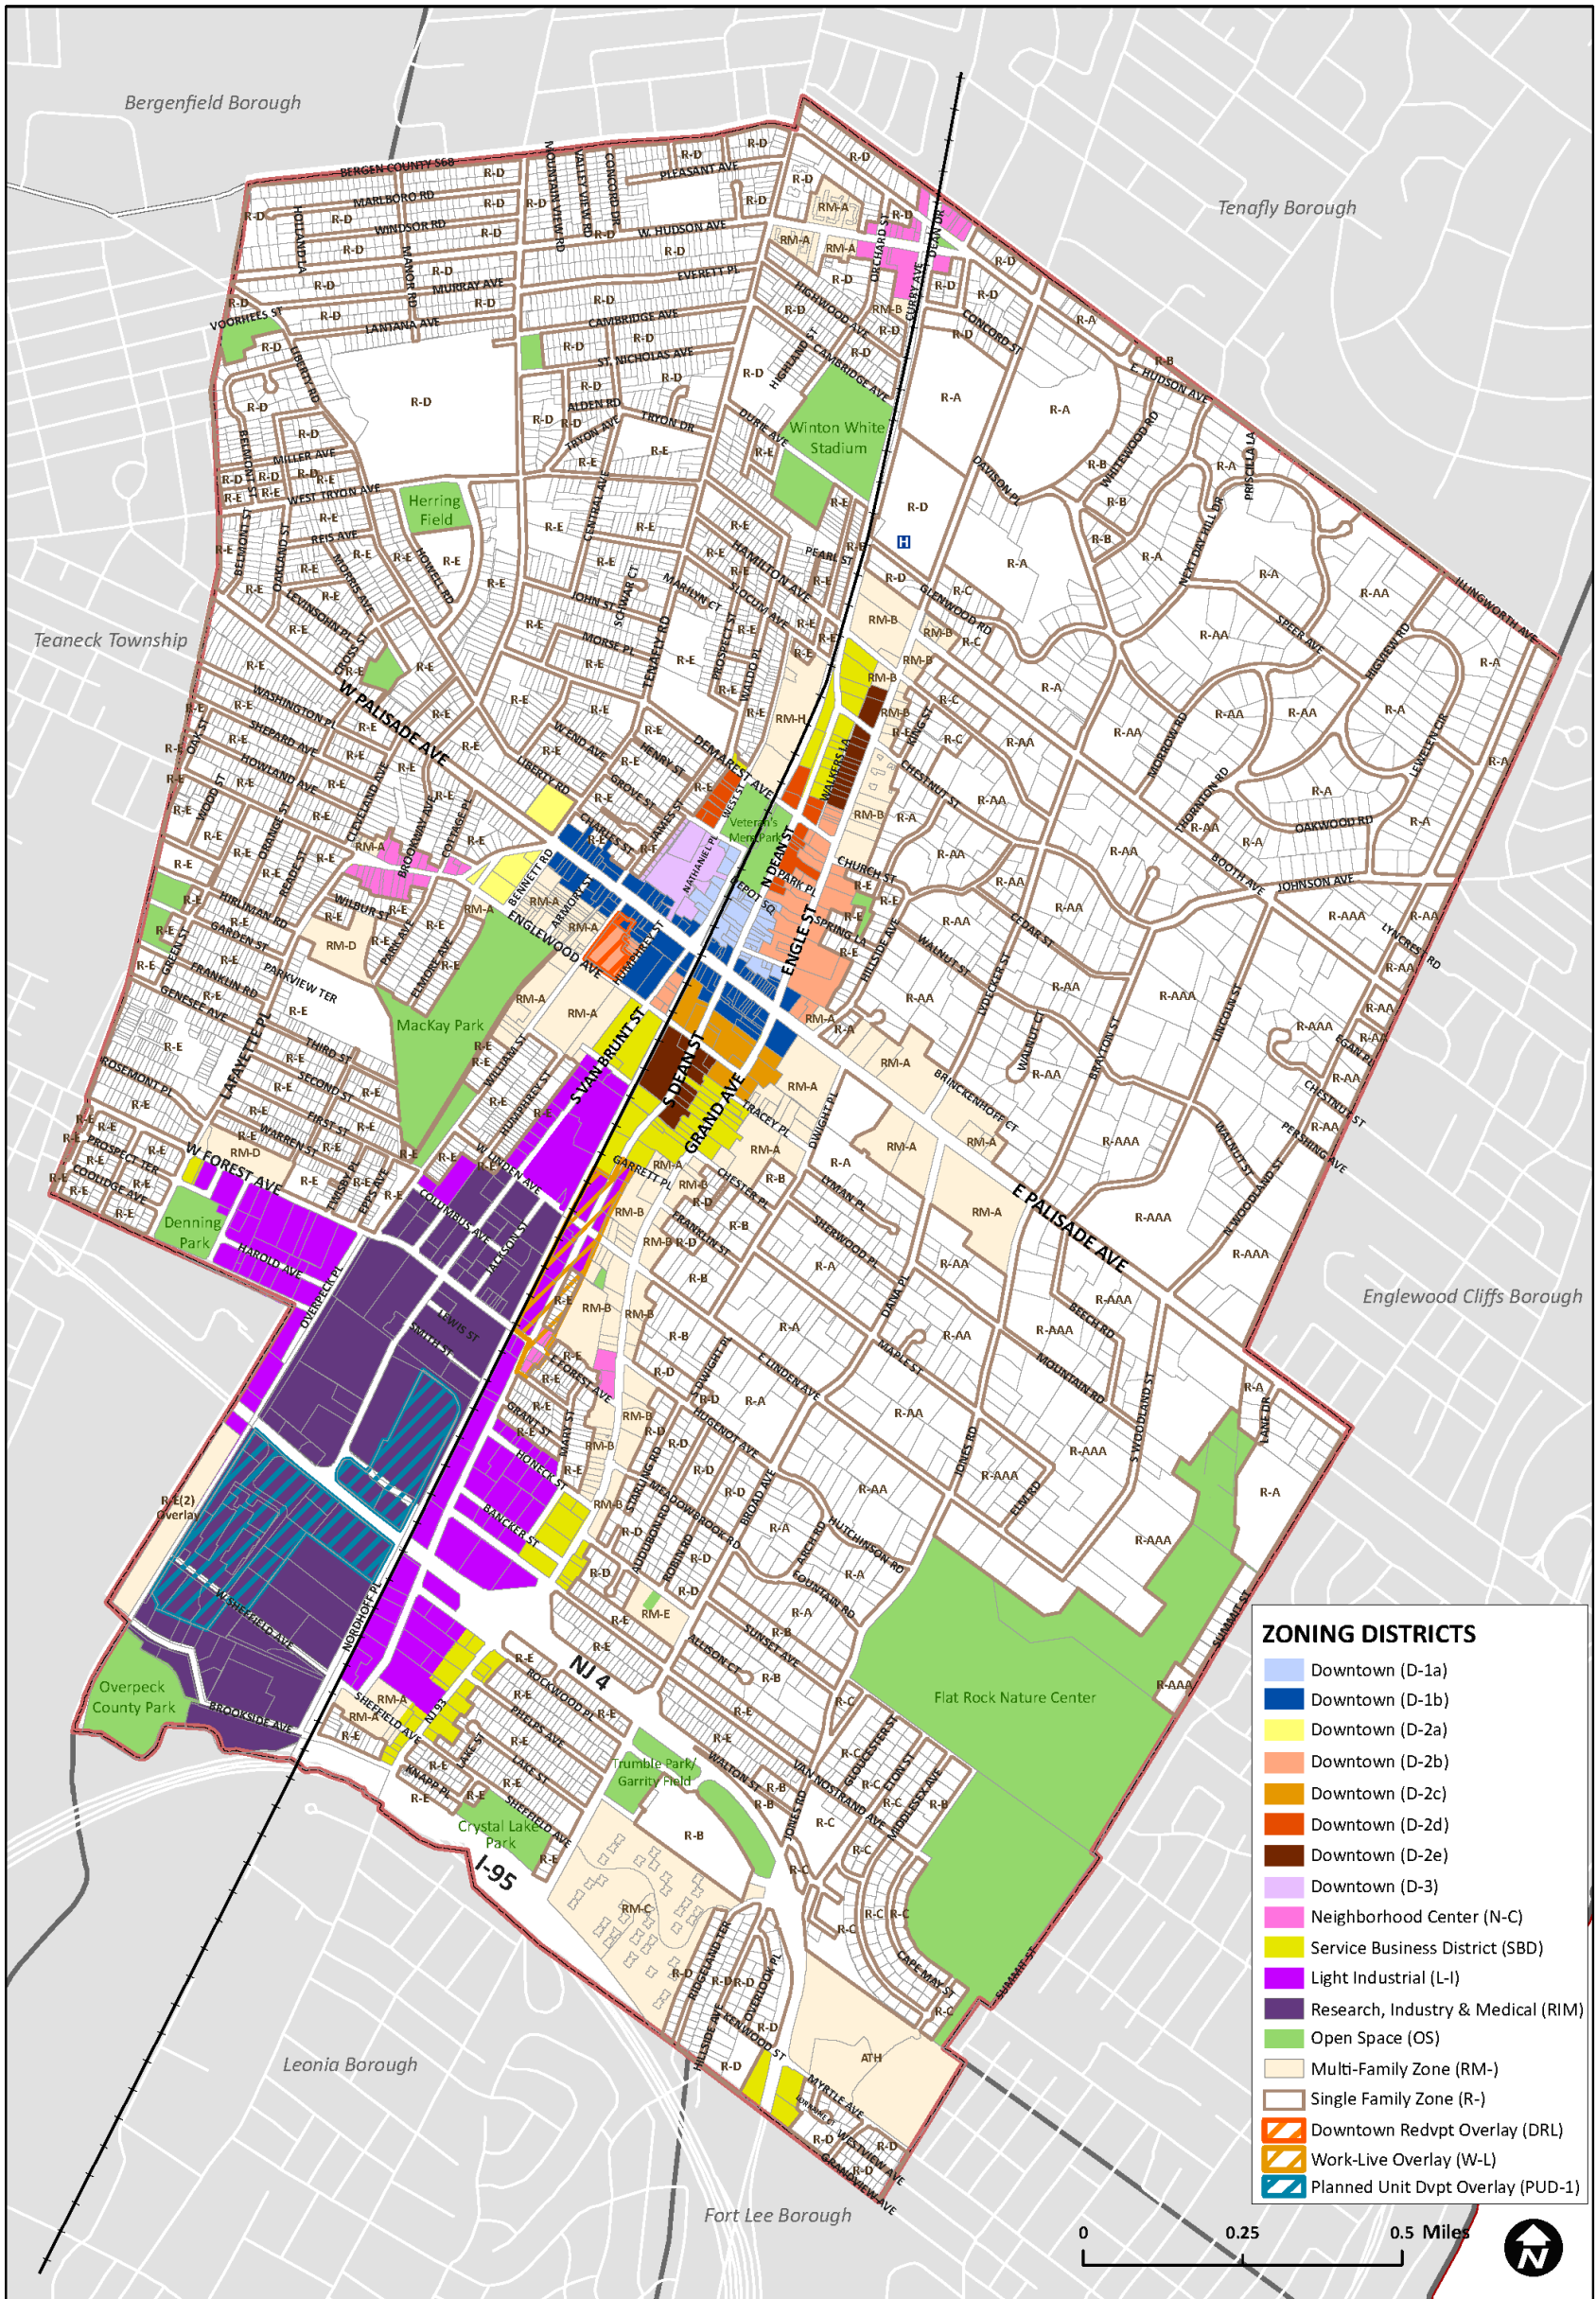

LAND USE
250 Attachment 1
City of Englewood

ZONING MAP OF THE CITY OF ENGLEWOOD
Bergen County, New Jersey

Date: October 17, 2014
Revised: November 11, 2014
Second Revision: November 21, 2014