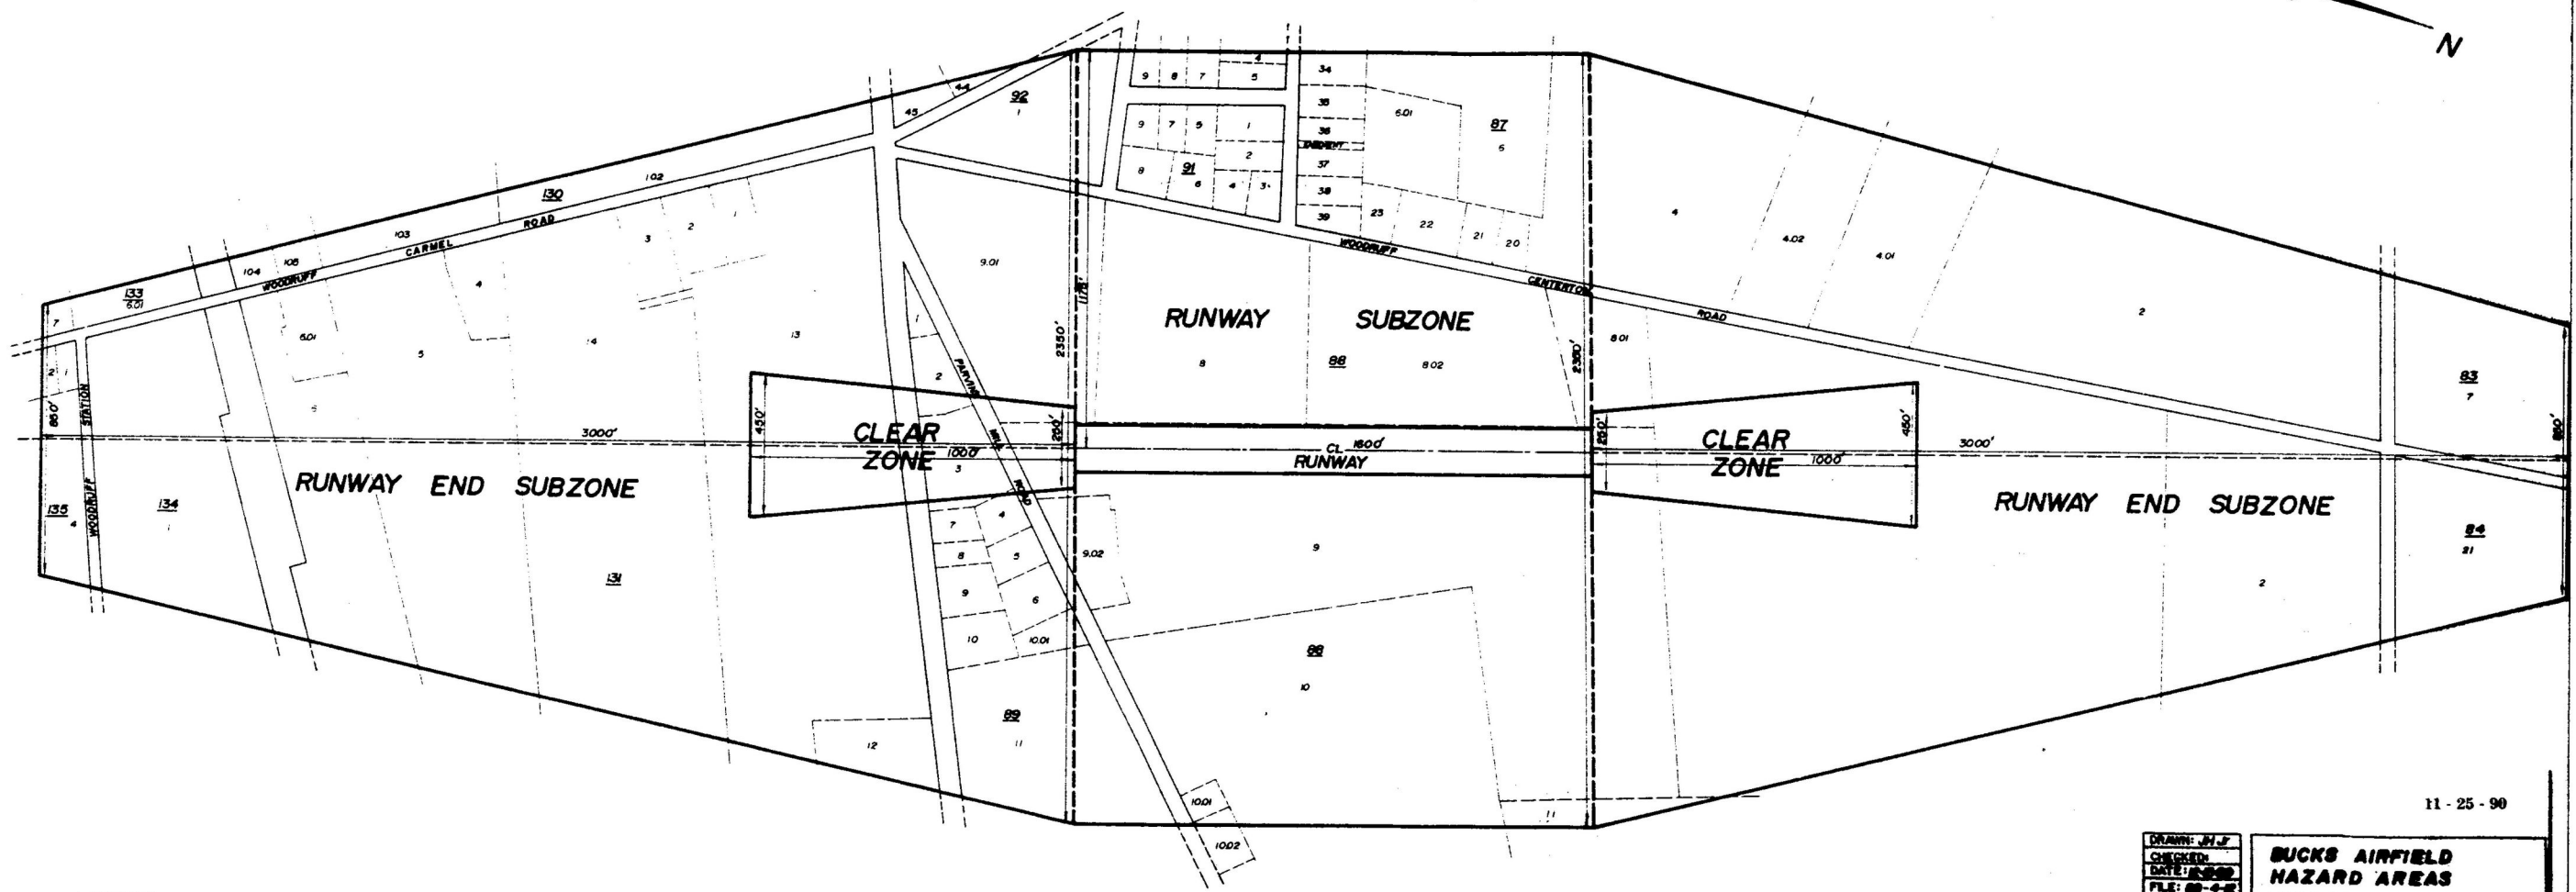

ZONING AND DEVELOPMENT

405 Attachment 5

Township of Upper Deerfield
Map of Bucks Airfield Hazard Areas

BUCKS AIRFIELD HAZARD AREAS

TOWNSHIP OF UPPER DEERFIELD, CUMBERLAND COUNTY, NEW JERSEY

11 - 25 - 90

LEGEND:
88 BLOCK NUMBER
10 LOT NUMBER
--- RUNWAY SUBZONE BOUNDARY
--- LOT BOUNDARY

DRAWN: J.F.	BUCKS AIRFIELD HAZARD AREAS TOWNSHIP OF UPPER DEERFIELD, CUMBERLAND COUNTY, NEW JERSEY
CHECKED:	
DATE: 11-25-90	
FILE: 88-2-1	
SCALE: 1"=200'	
SHEET:	
DRWN. BY:	
ROBERT C. DUBOIS, P.E. DuBOIS and MARTIN ASSOCIATES 200 Somerdale Road, Suite B, Voorhees Township, New Jersey 08043	