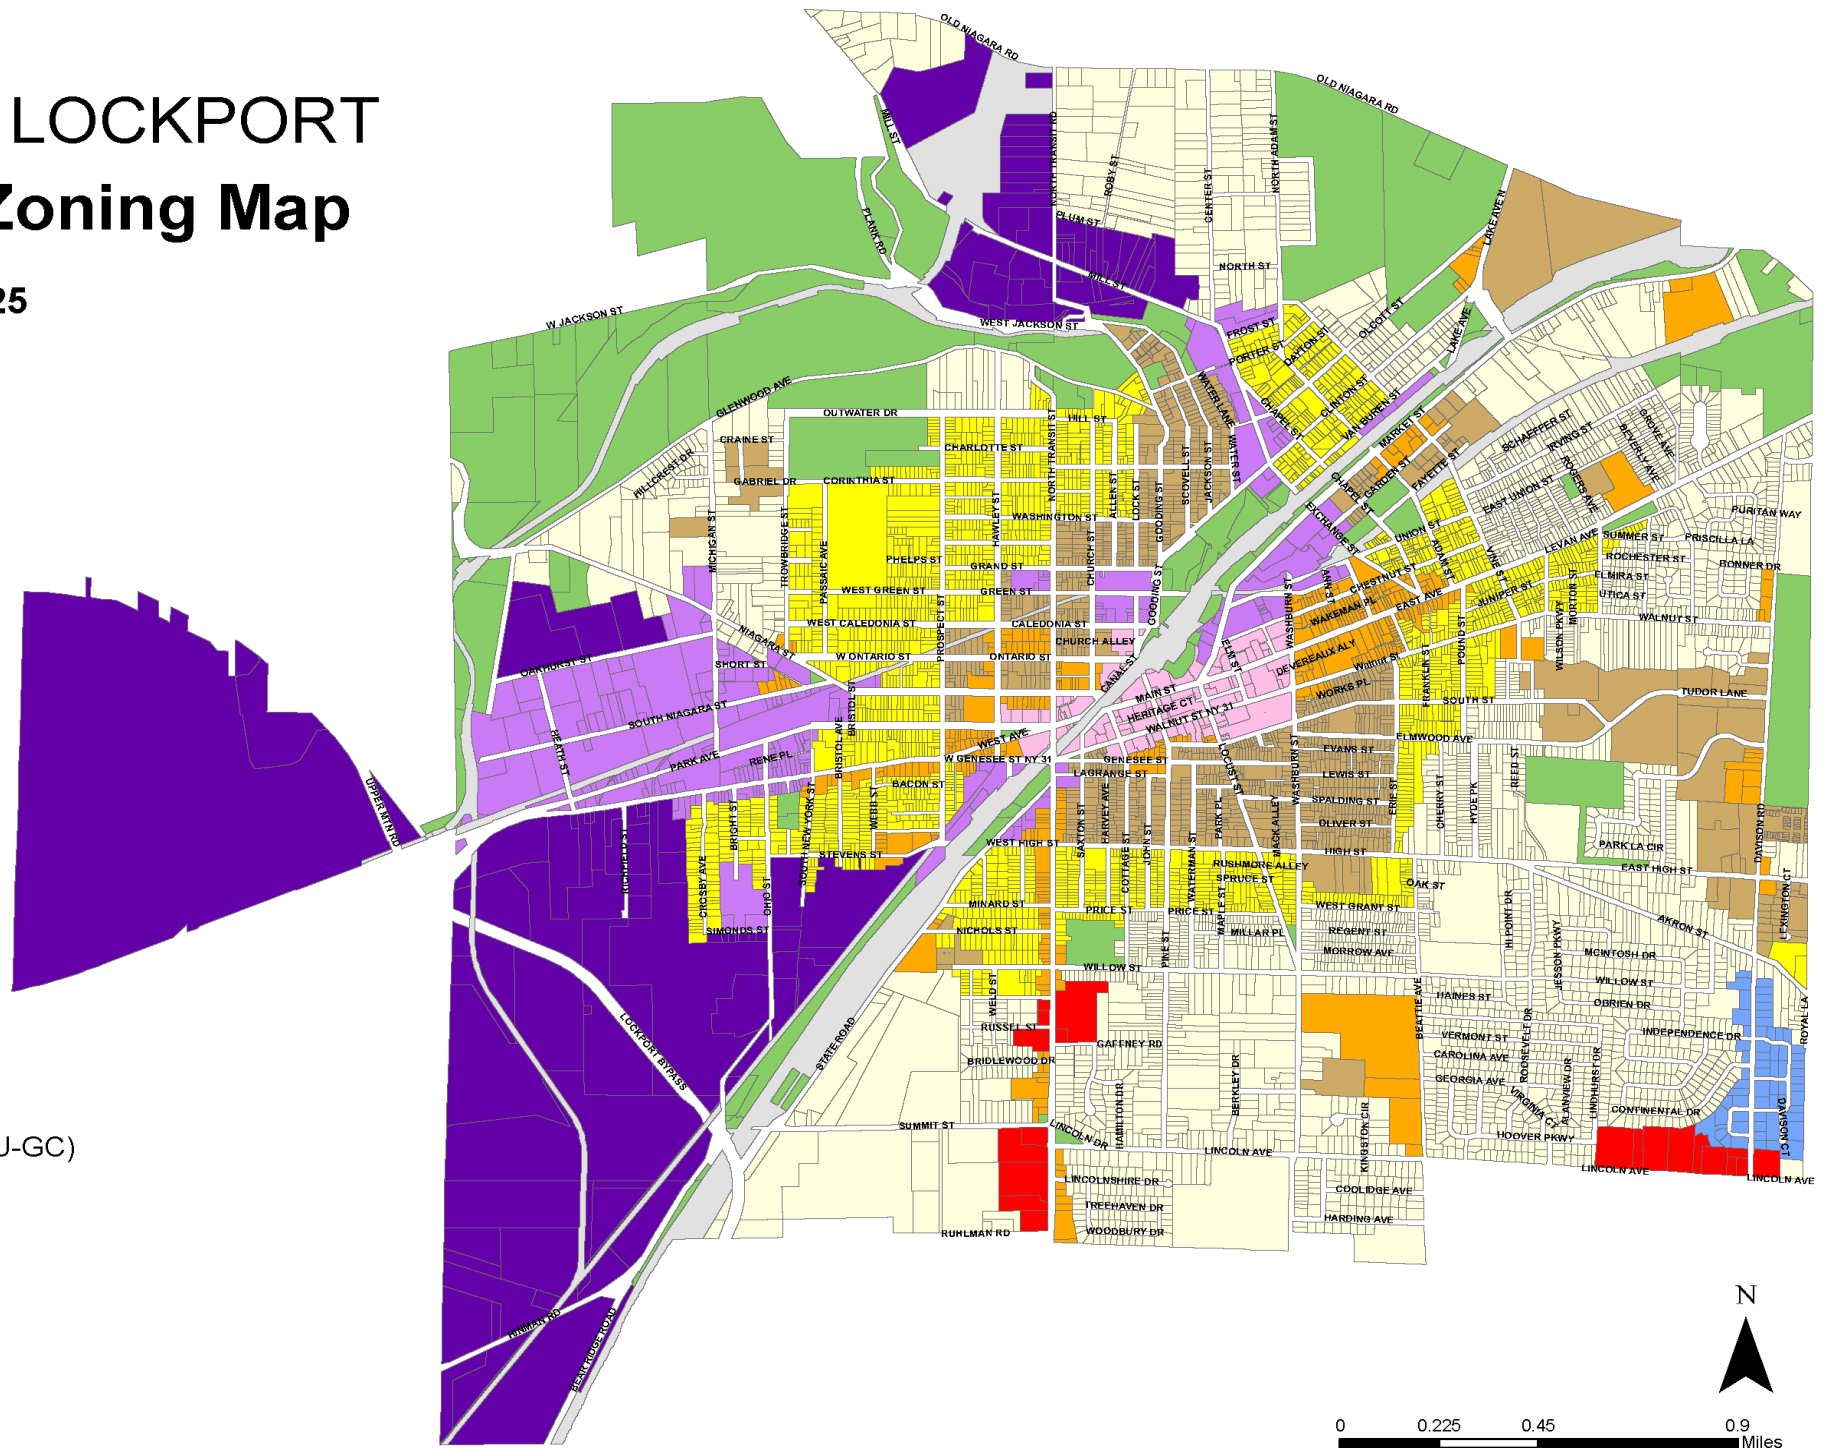

# CITY OF LOCKPORT Official Zoning Map

MARCH 26, 2025

## ZONING DISTRICTS

- Low Density Residential (LDR)
- Medium Density Residential (MDR)
- Mixed Residential (MR)
- Mixed Use - Neighborhood (MU-N)
- Mixed Use - Downtown (MU-D)
- Mixed Use - General Commercial (MU-GC)
- Mixed Office (MO)
- Mixed Light Industrial (MLI)
- General Industrial (GI)
- Open Space (OS)
- Unzoned

Map prepared by Colliers Engineering & Design.