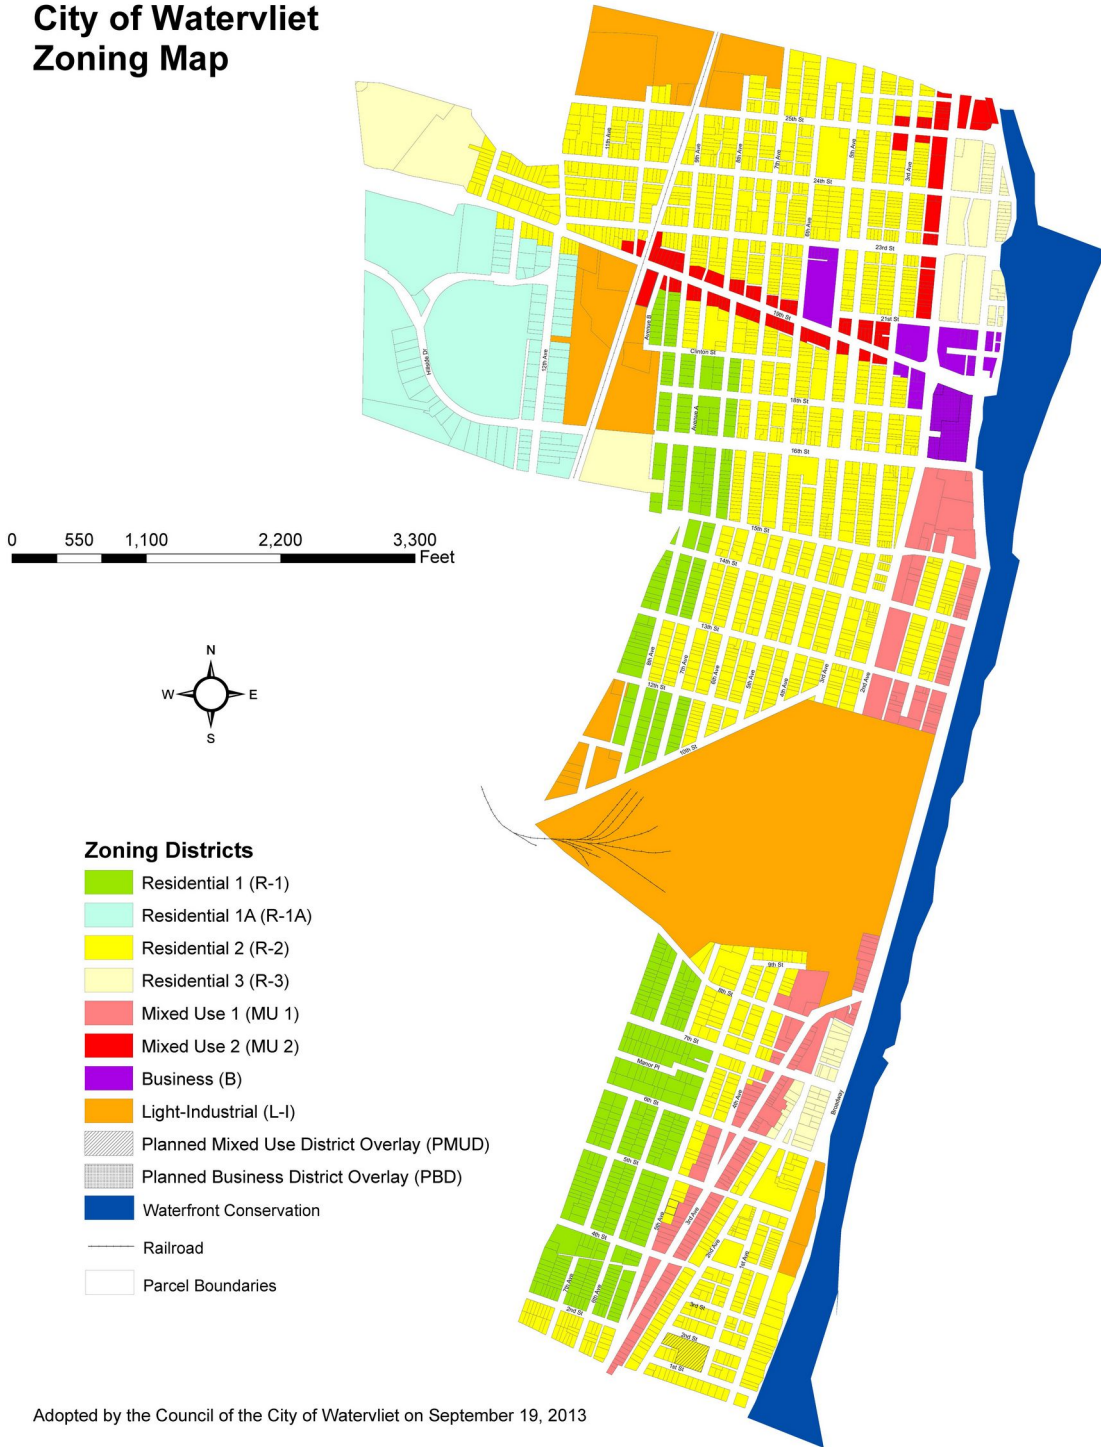

ZONING

272 Attachment 1

City of Watervliet Zoning Map

Adopted by the Council of the City of Watervliet on September 19, 2013