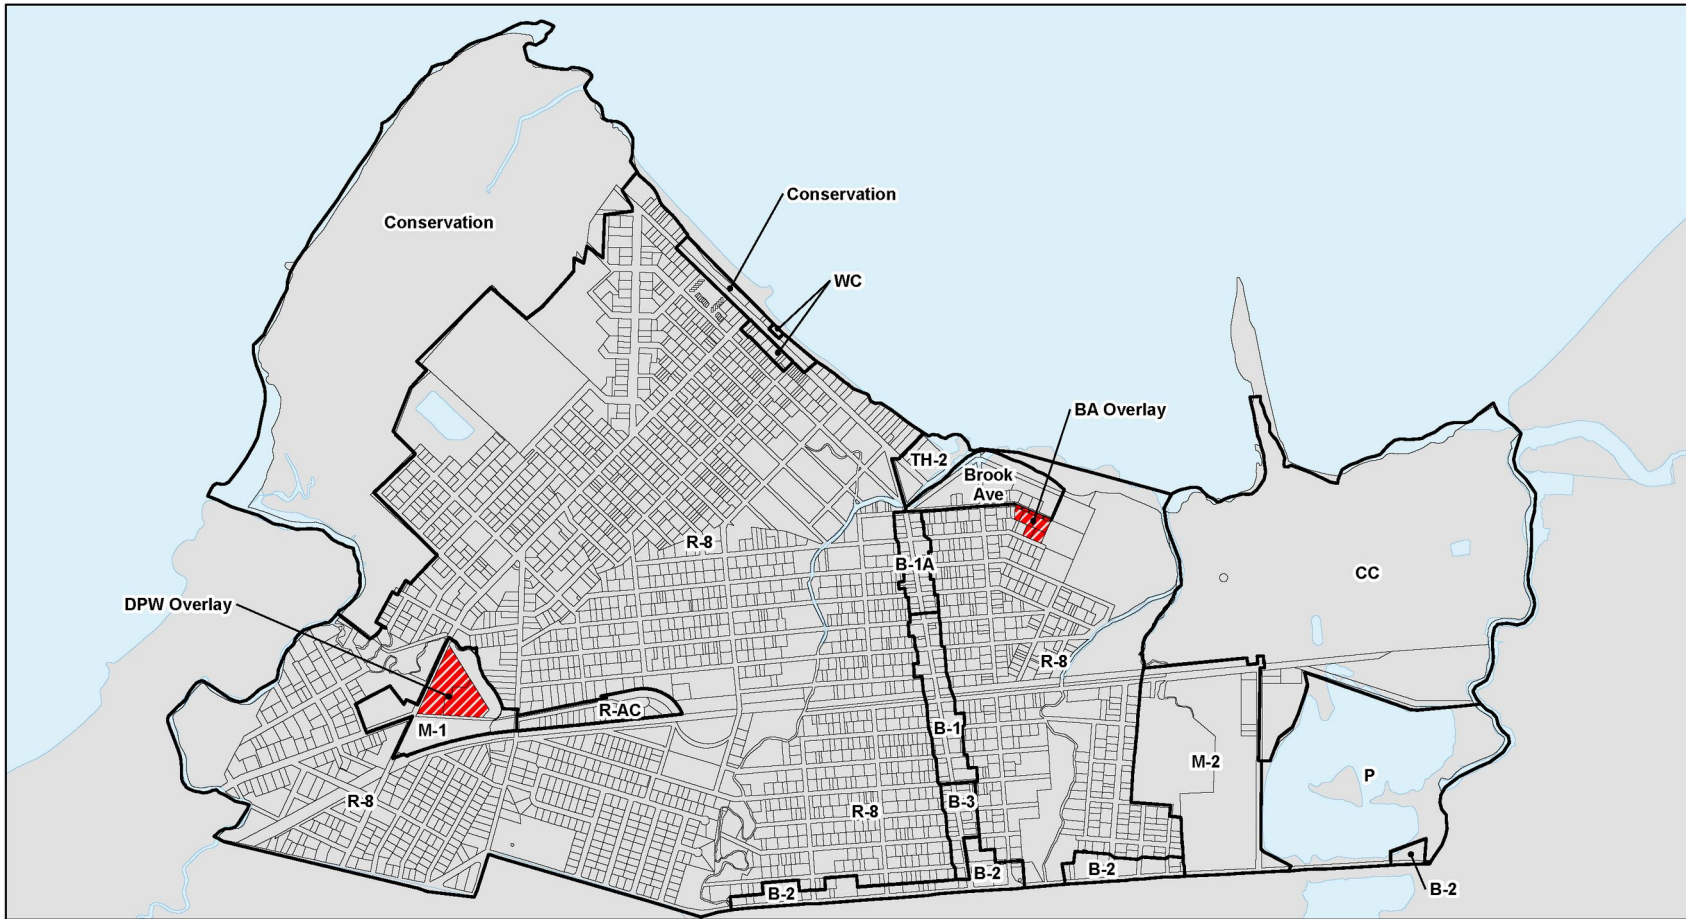

LAND USE AND DEVELOPMENT REGULATIONS

13 Attachment 5
Borough of Union Beach
Zoning Map
[Rev. Ord. Supp. 5/18]

T&M Associates
11 Tindall Road
Middletown, NJ 07748-2792
Phone: 732-671-6400
Fax: 732-671-7365

Prepared by: CLB, May 5, 2016
Revised by: JAC, October 10, 2016
Source: NJGIN, Monmouth County, Borough of Union Beach
H:\UBCH\02758\GIS\Projects\UBZoning_5.5.mxd

- Parcel Boundary
- Proposed Zone District Boundary
- Overlay Zones

0 500 1,000 2,000
Feet

**Proposed Zoning
Borough of Union Beach
Monmouth County, New Jersey**