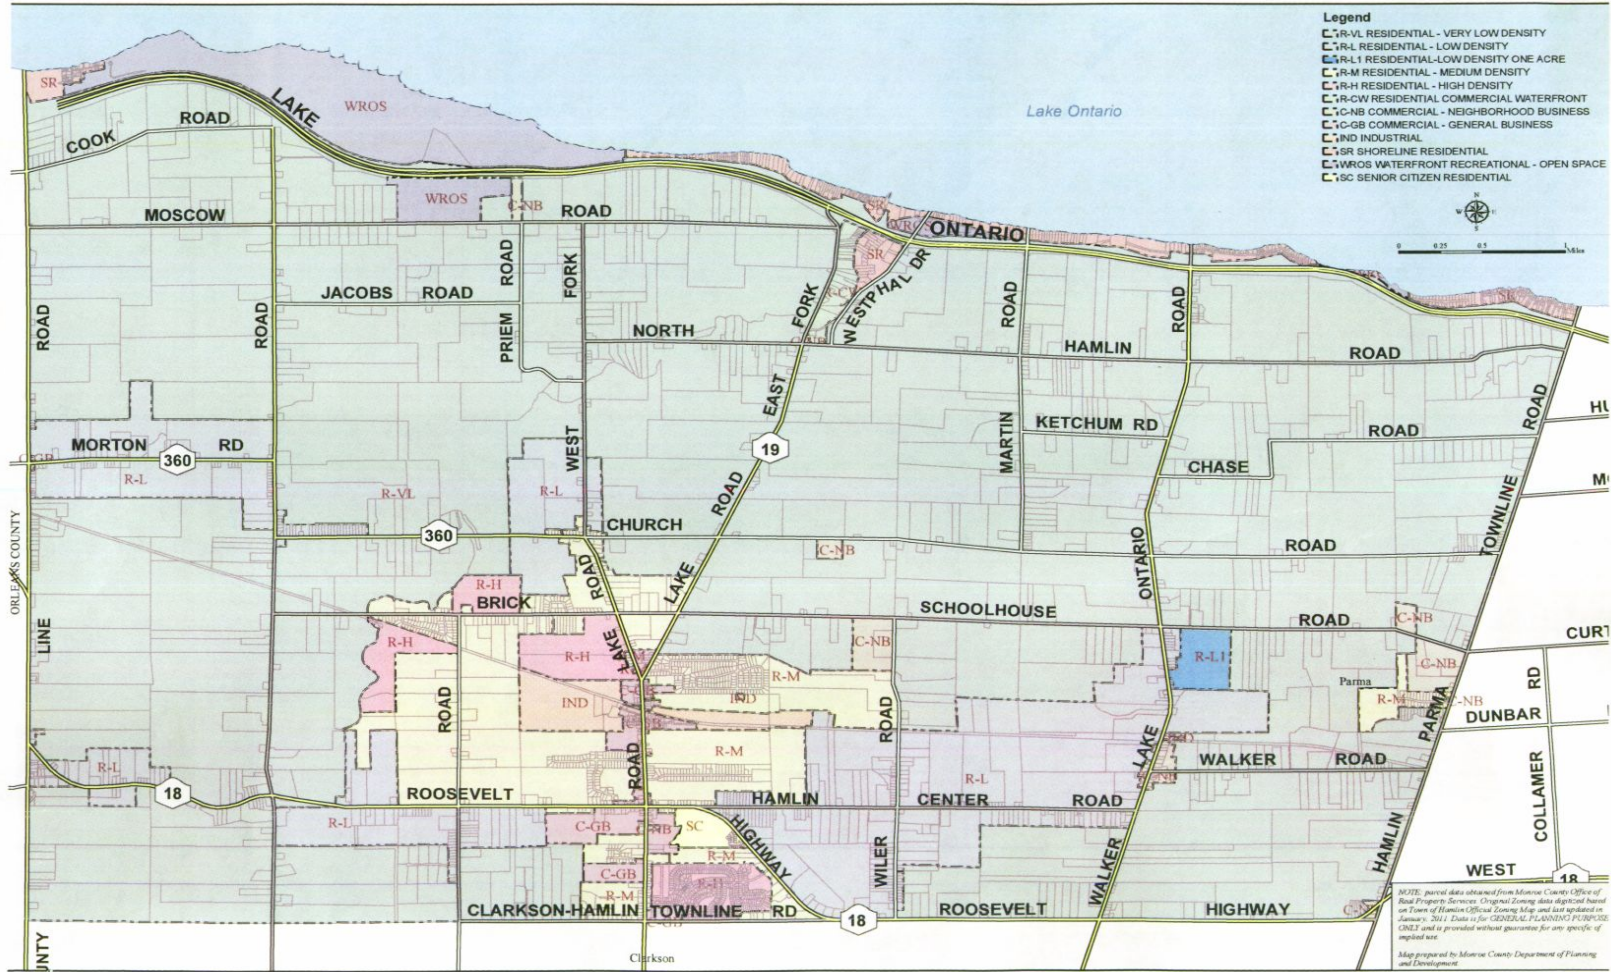

ZONING  
520 Attachment 2

TOWN OF HAMLIN, NEW YORK

Maggie Brooks  
County Executive

Zoning Map

Department of  
Planning and Development