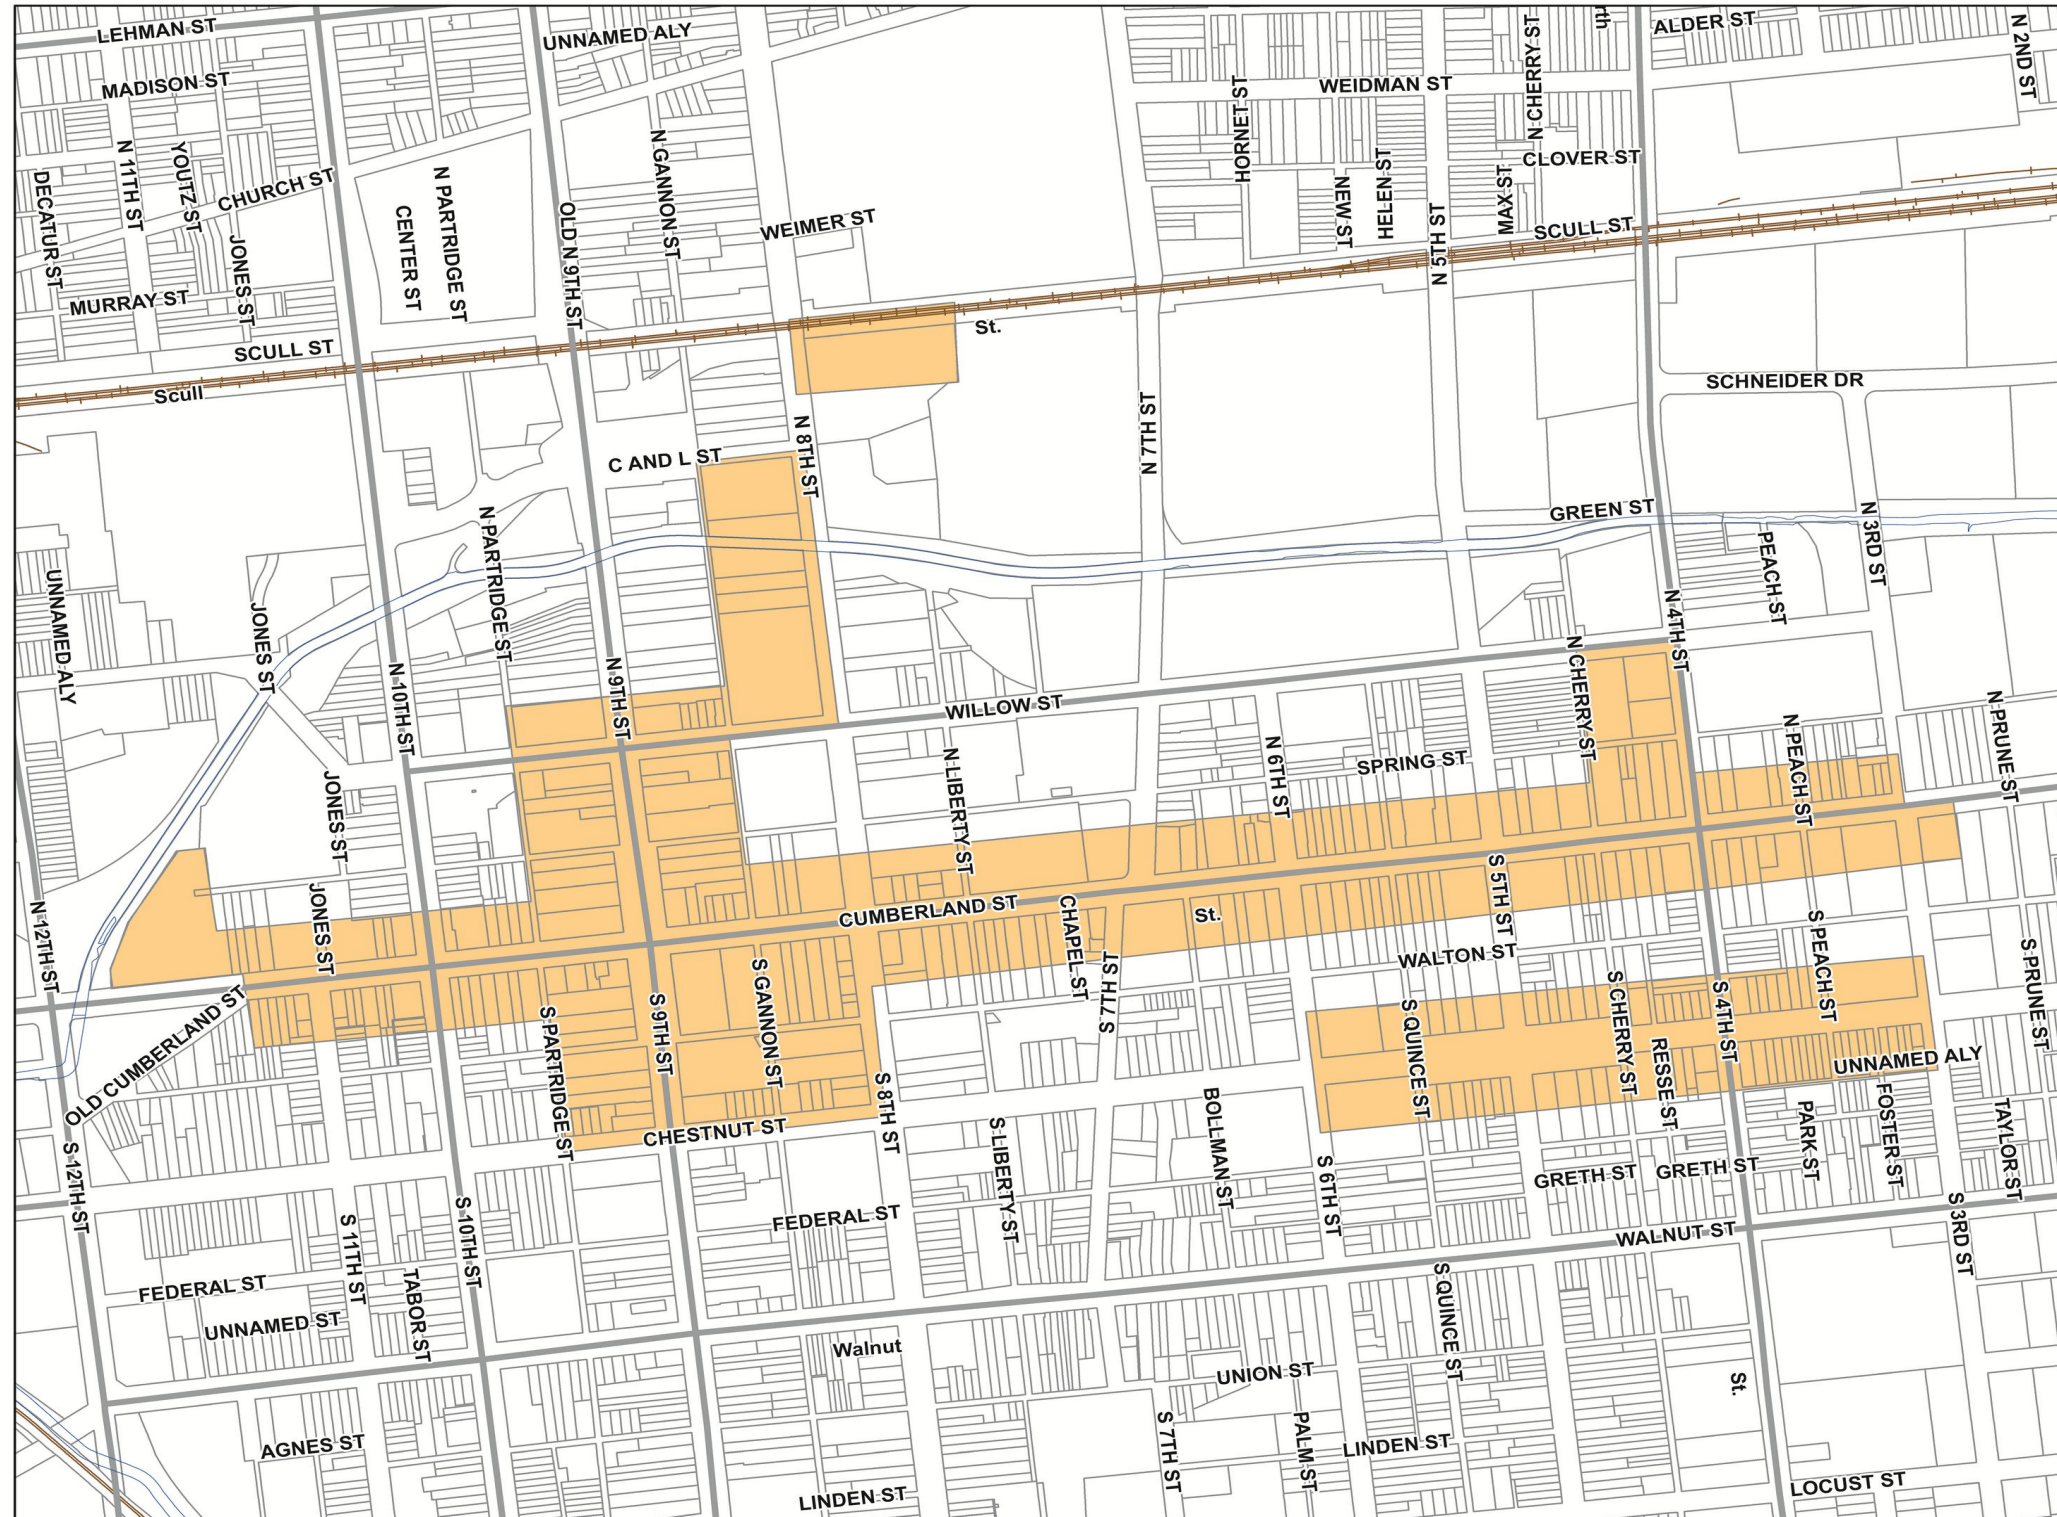

ZONING

Zoning App5 Attachment 1

Historic Overlay Map

City of Lebanon

HISTORIC OVERLAY DISTRICT

Source of Base Information -
Lebanon County, 2017.

 **Urban Research & Development Corporation**
28 West Broad Street Bethlehem, Pennsylvania 18018 610-865-0701