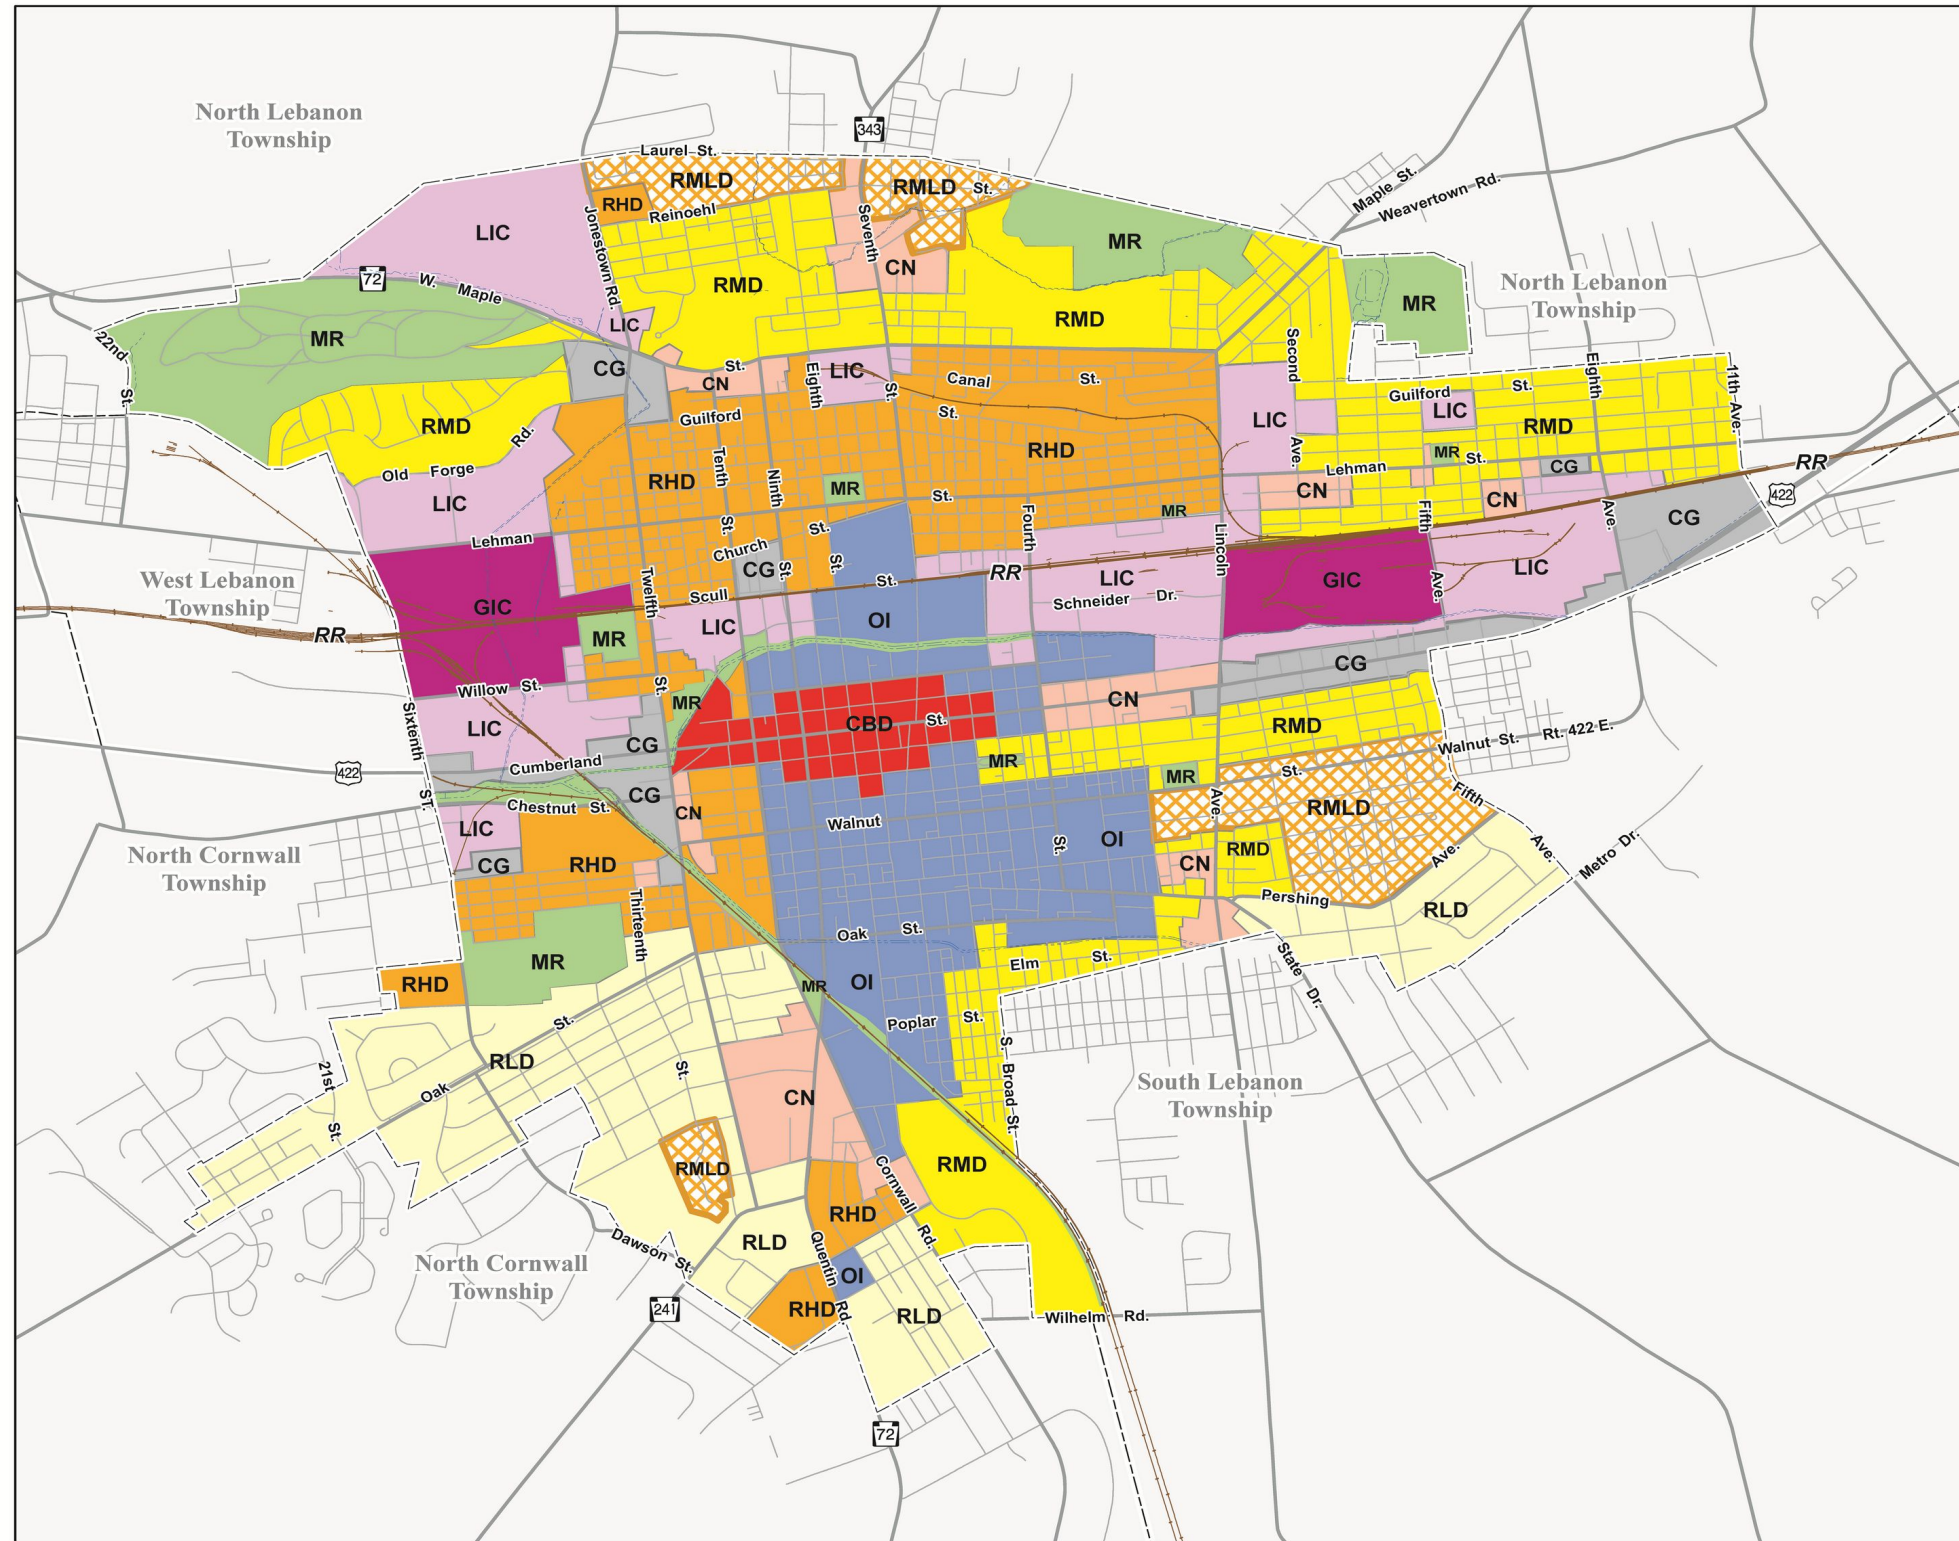

ZONING

Zoning App6 Attachment 1

Draft Zoning Map

City of Lebanon

DRAFT ZONING
April 2018

- RLD Residential Low Density
- RMLD Residential Medium Low Density
- RMD Residential Medium Density
- RHD Residential High Density
- MR Municipal Recreation
- CN Neighborhood Commercial
- CBD Central Business District
- CG General Commercial
- OI Office & Institutional
- LIC Light Industrial Commercial
- GIC General Industrial Commercial

Source of Base Information -
Lebanon County, 2017.

Urban Research & Development Corporation
28 West Broad Street Bethlehem, Pennsylvania 18018 610-865-0701