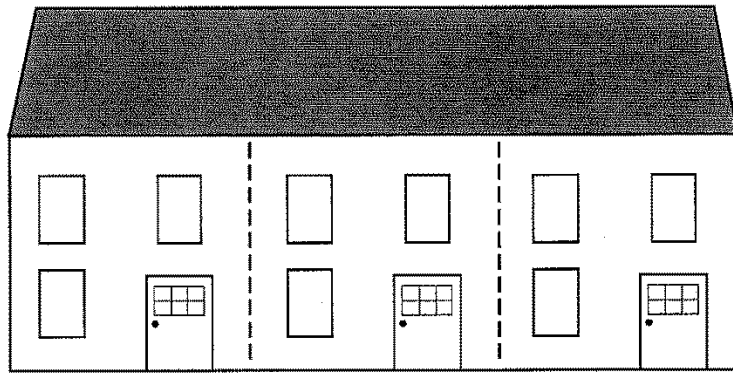

BUSINESS FRONTAGE