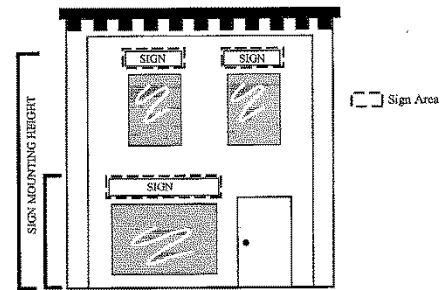

ZONING

138 Attachment 10

Town of Southeast
Sketch D

[Added 1-24-2013 by L.L. No. 2-2013]

SKETCH D
POST SIGNS:

MONUMENT SIGNS:

WALL SIGNS:

WINDOW AREA: