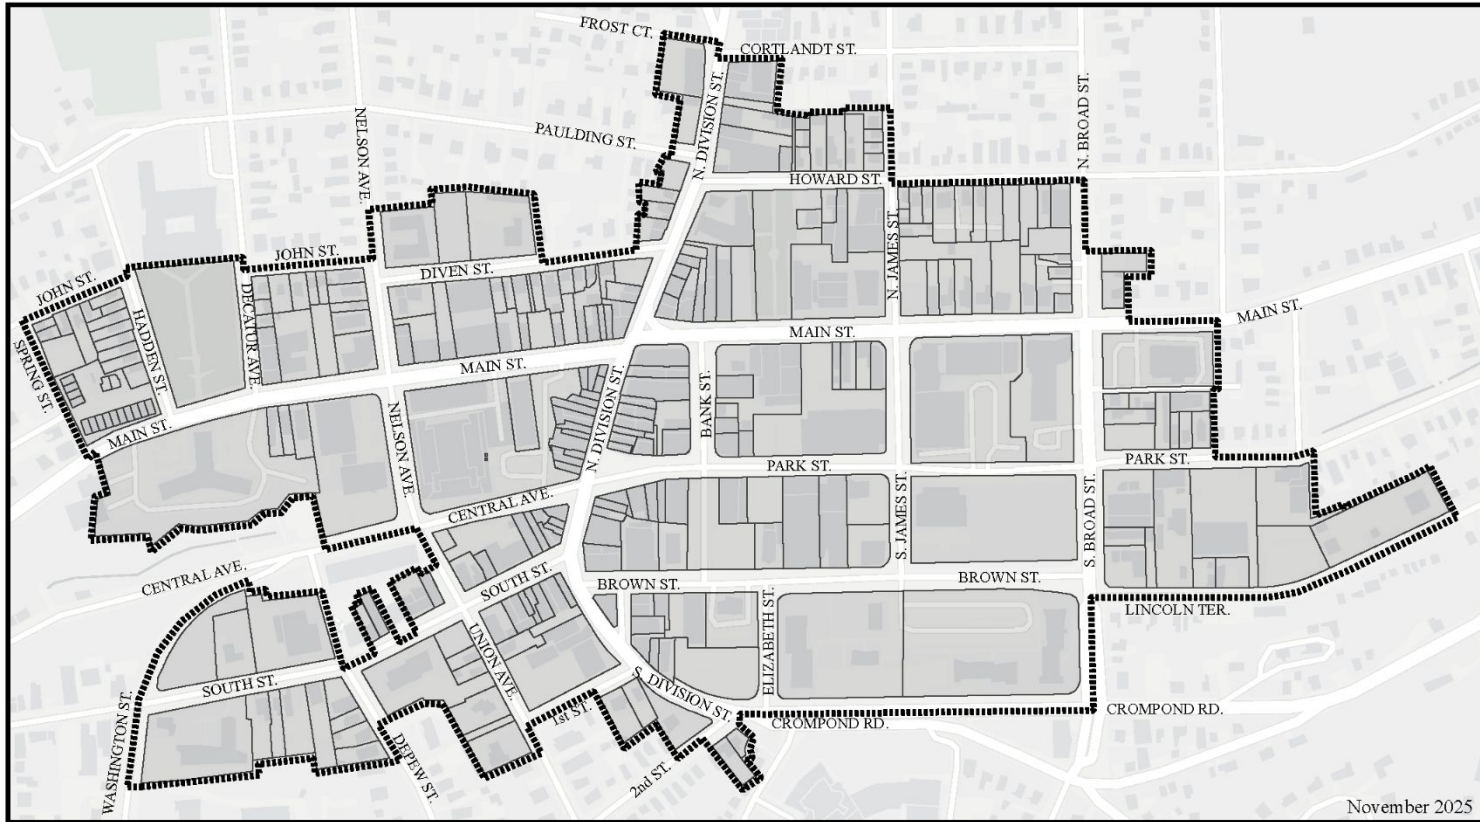

ZONING

161 Attachment 4

City of Peekskill

Downtown Parking District Map