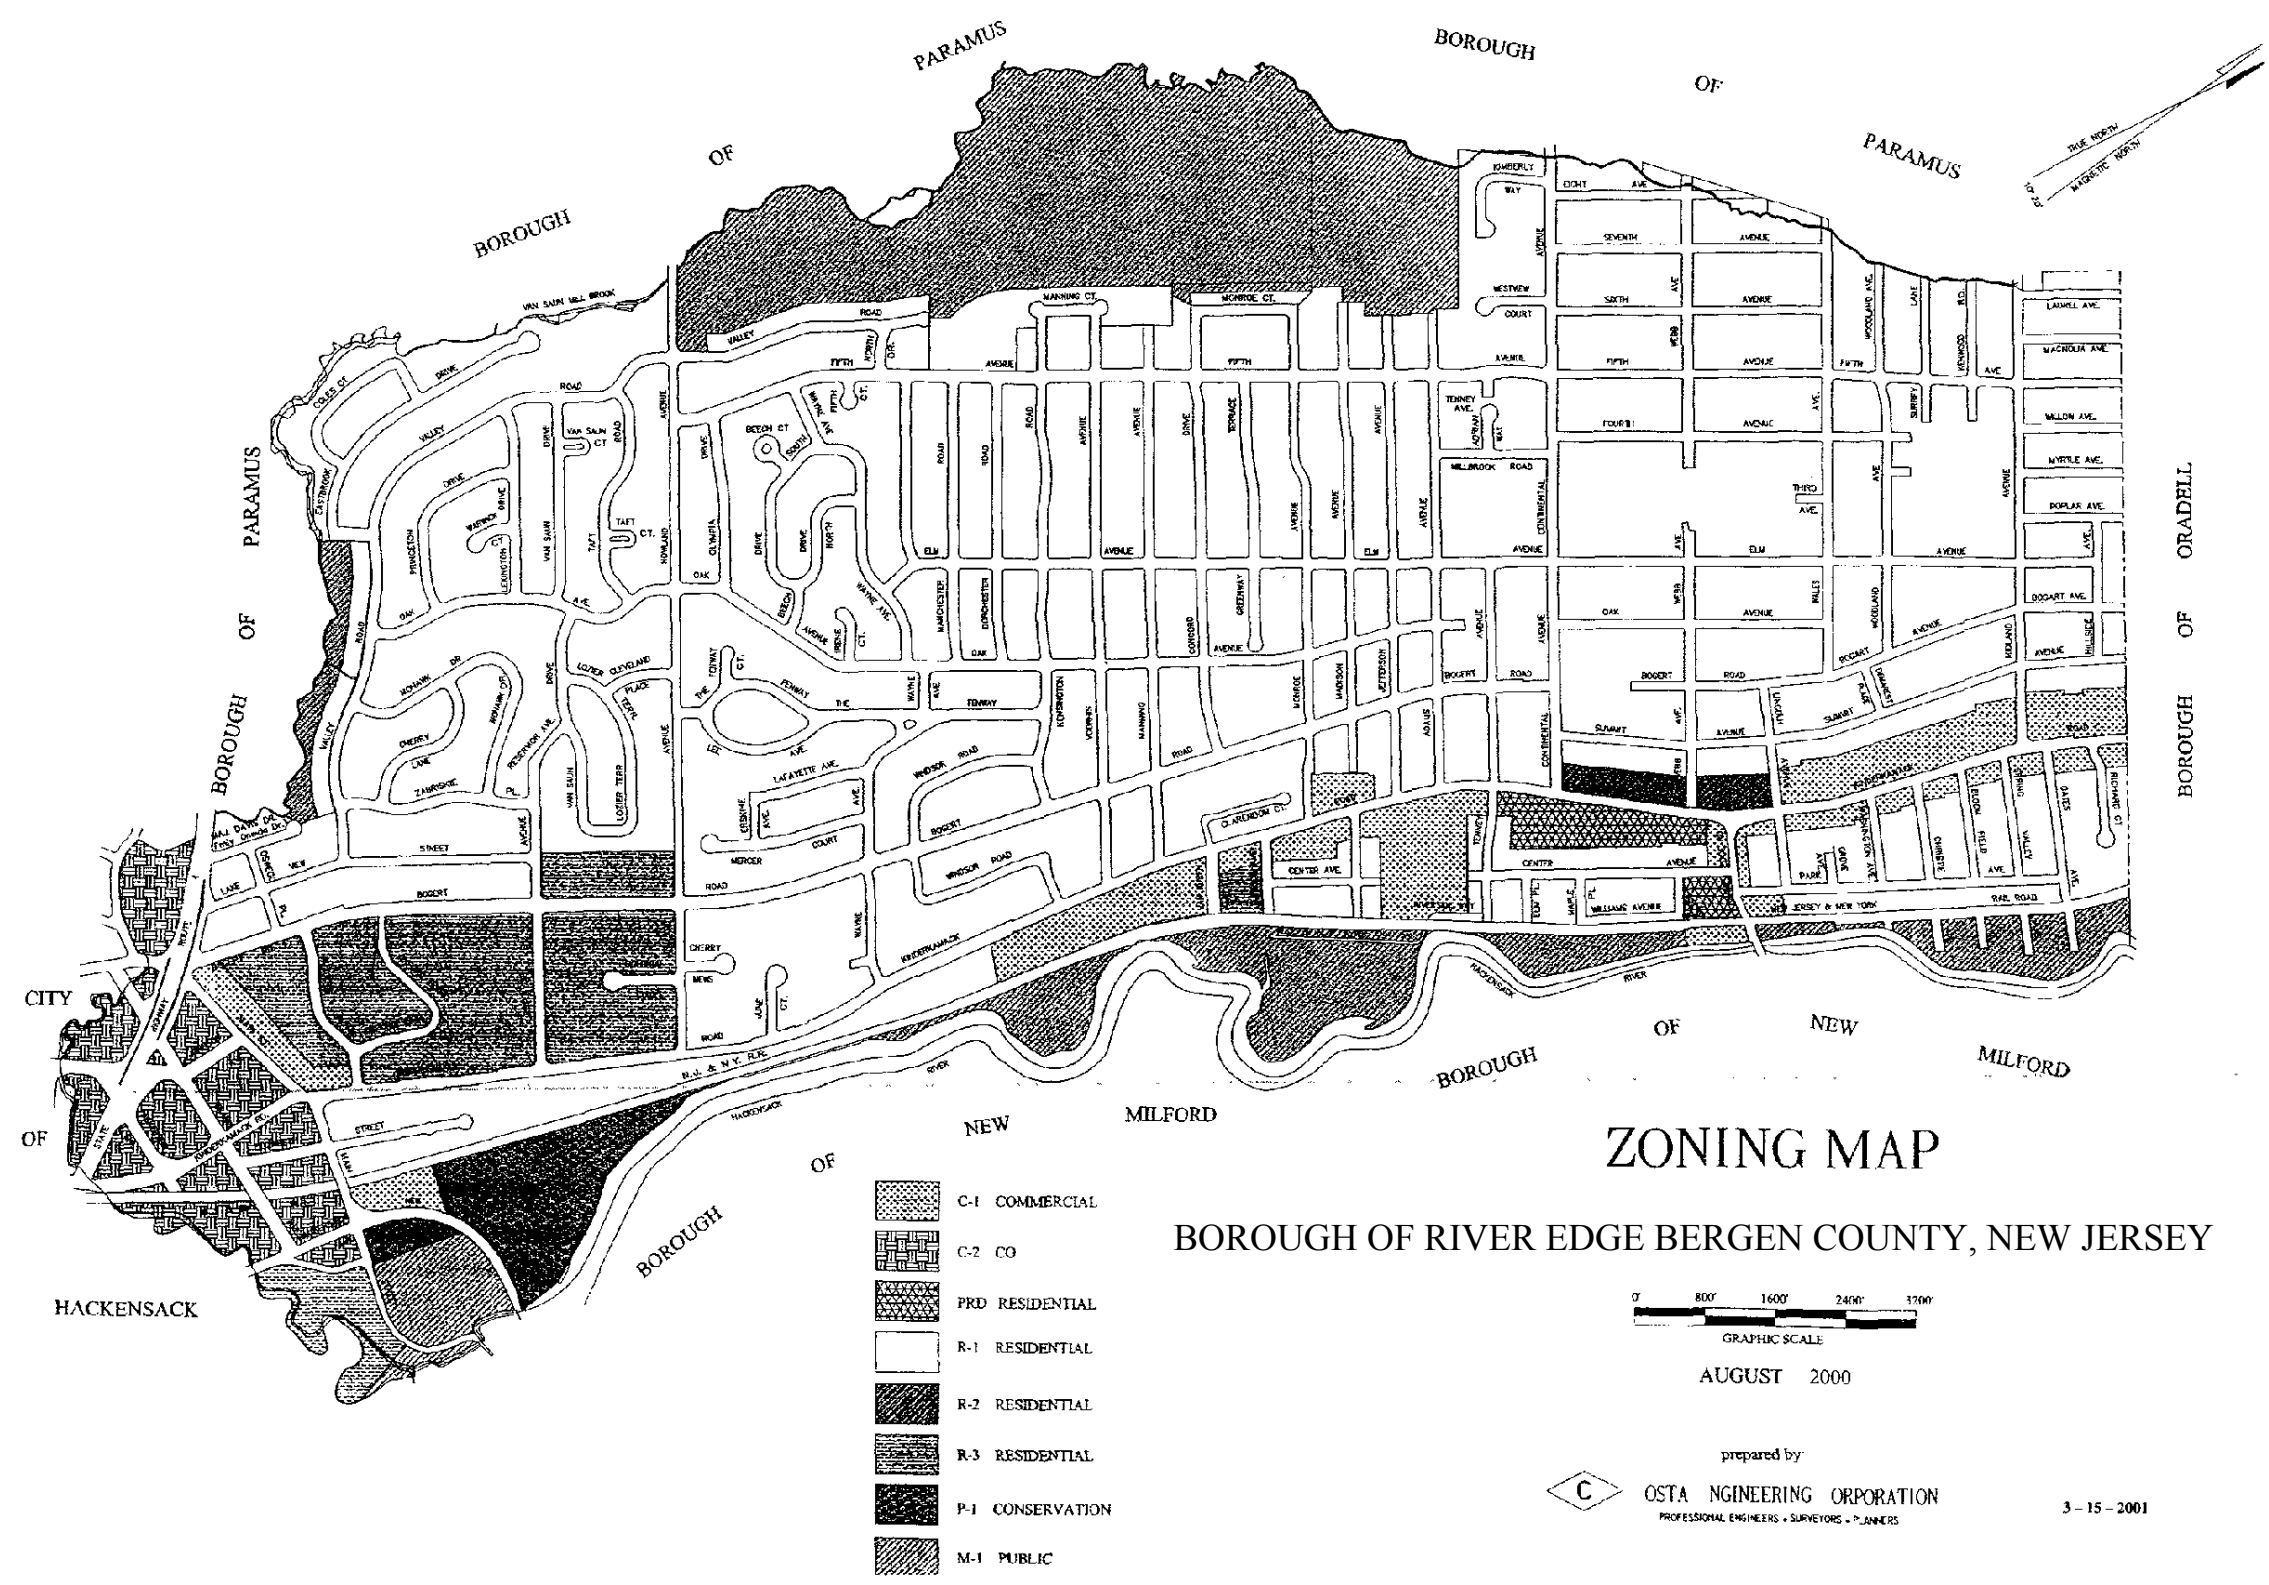

ZONING
 ZONING MAP
 [Amended 7-13-2020 by Ord. No. 20-10]

ZONING MAP
 BOROUGH OF RIVER EDGE BERGEN COUNTY, NEW JERSEY

AUGUST 2000

prepared by
C OSTA ENGINEERING CORPORATION
 PROFESSIONAL ENGINEERS - SURVEYORS - PLANNERS