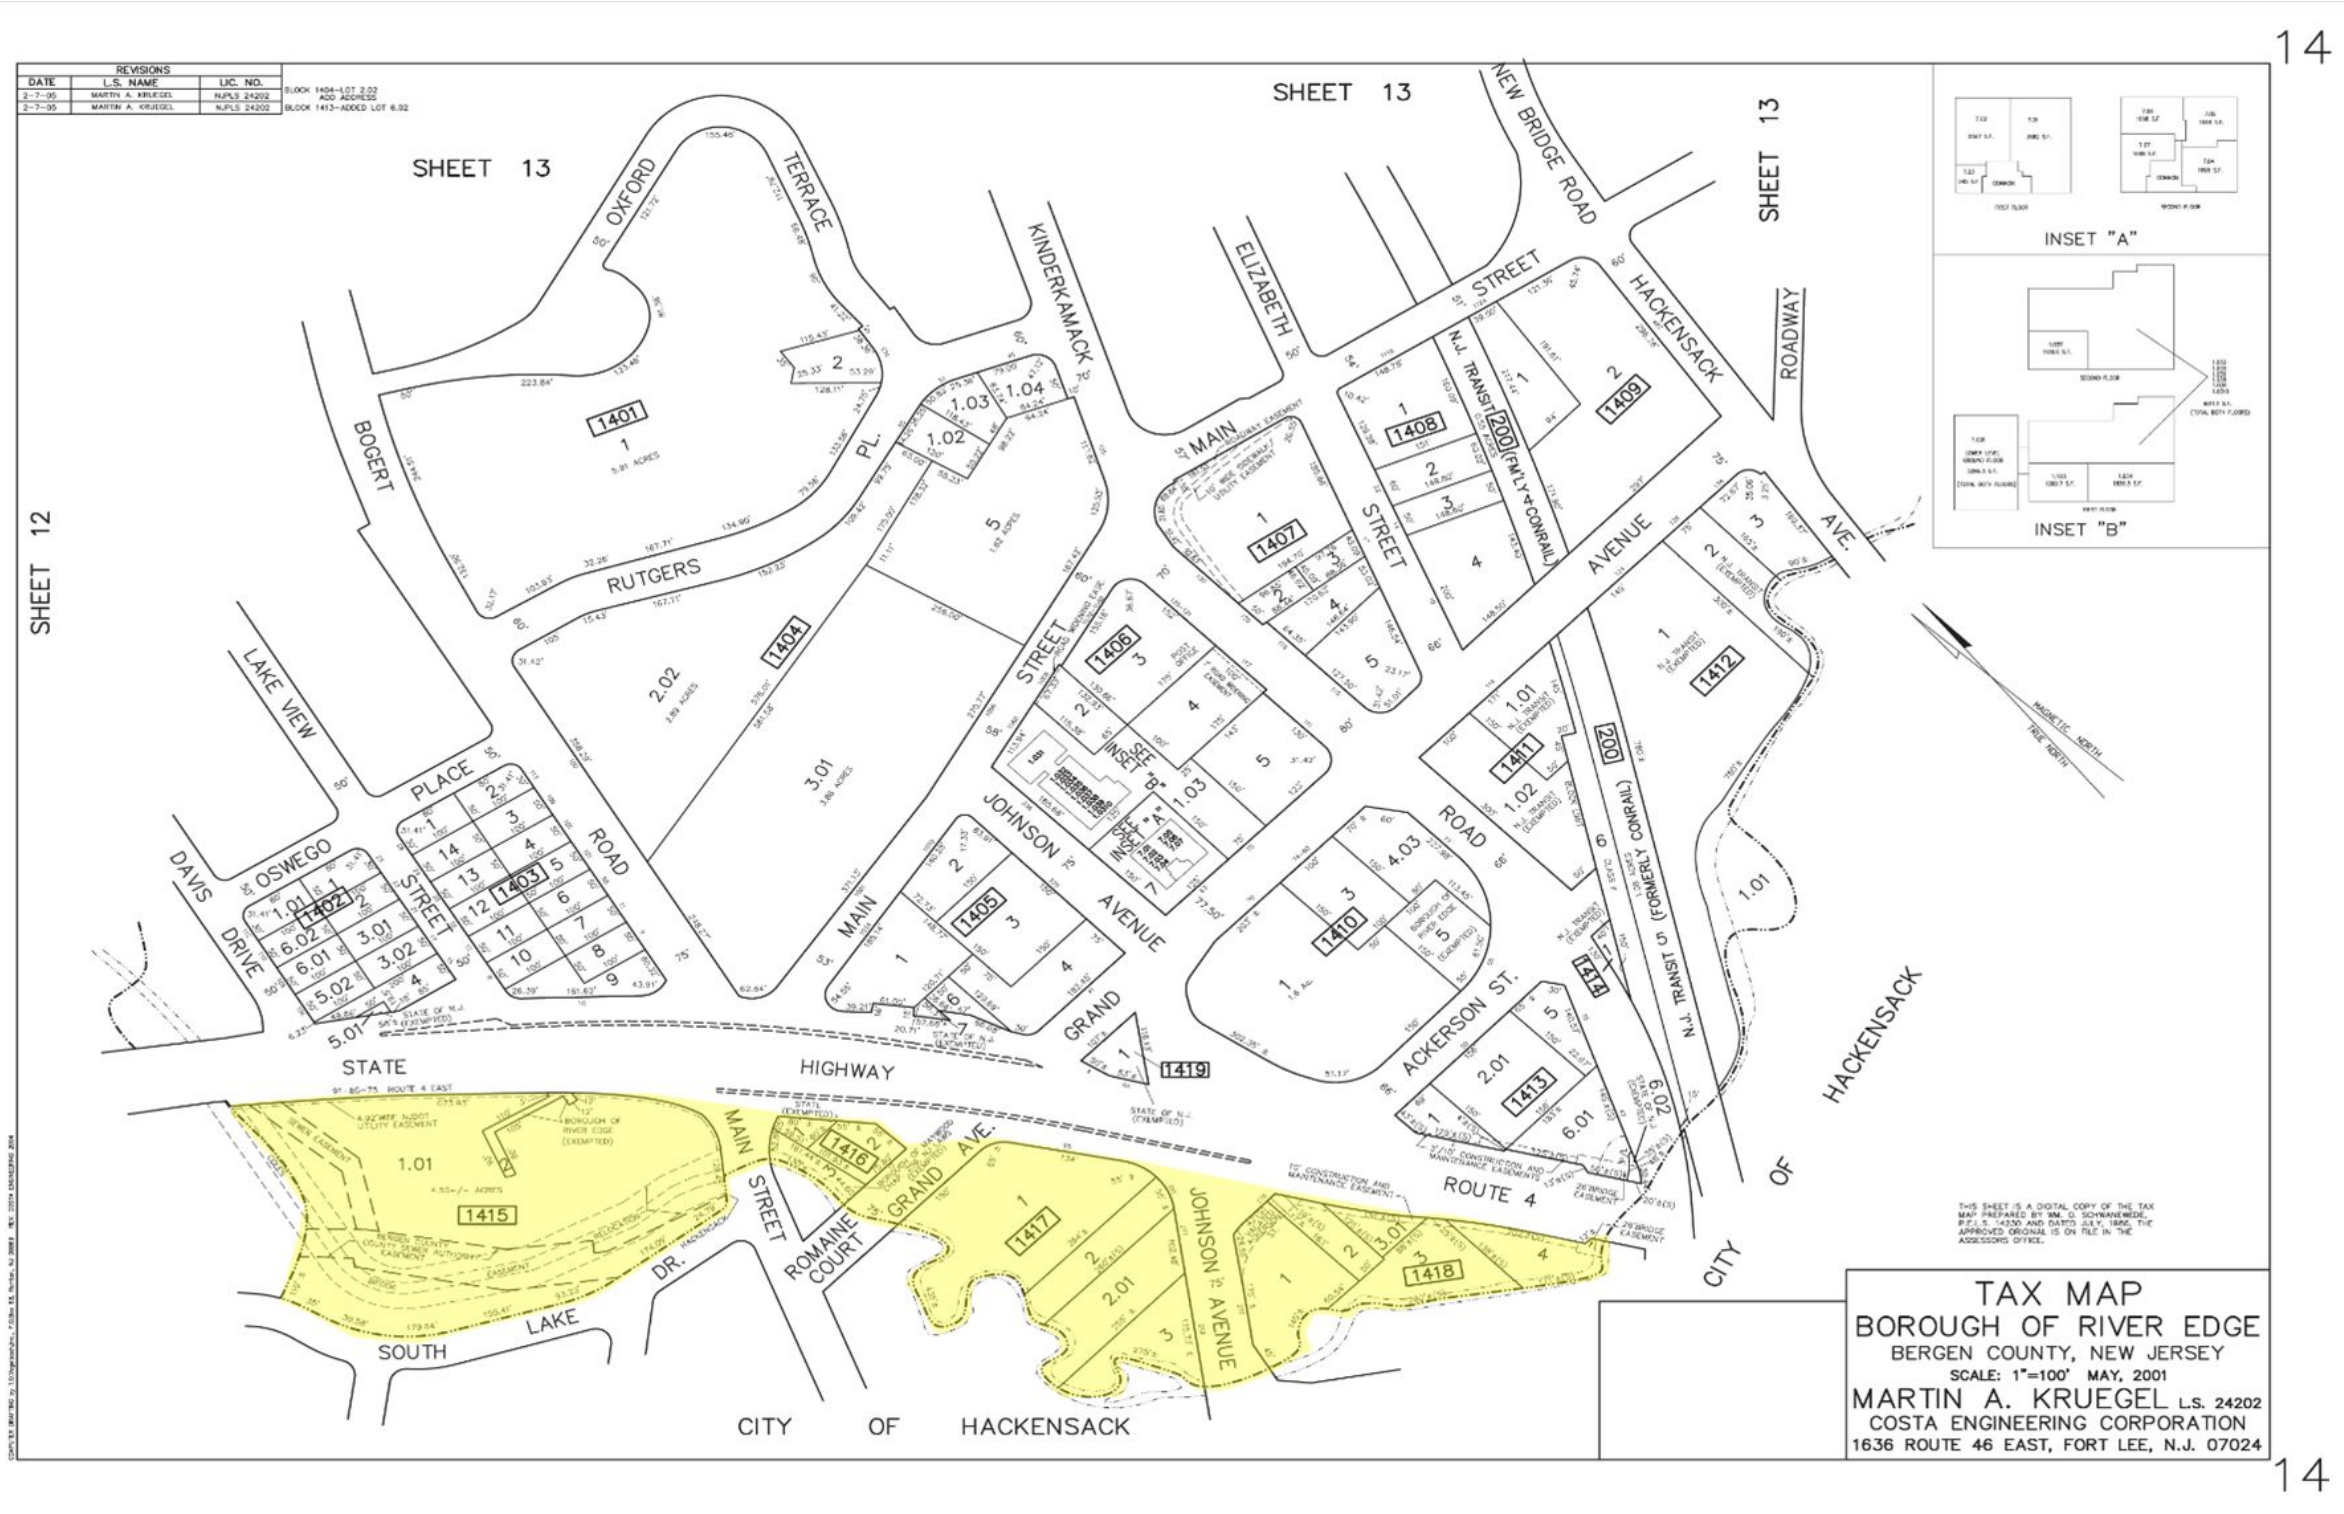

ZONING

416 Attachment 5

Borough of River Edge

Cannabis Overlay Zone Map

14

14