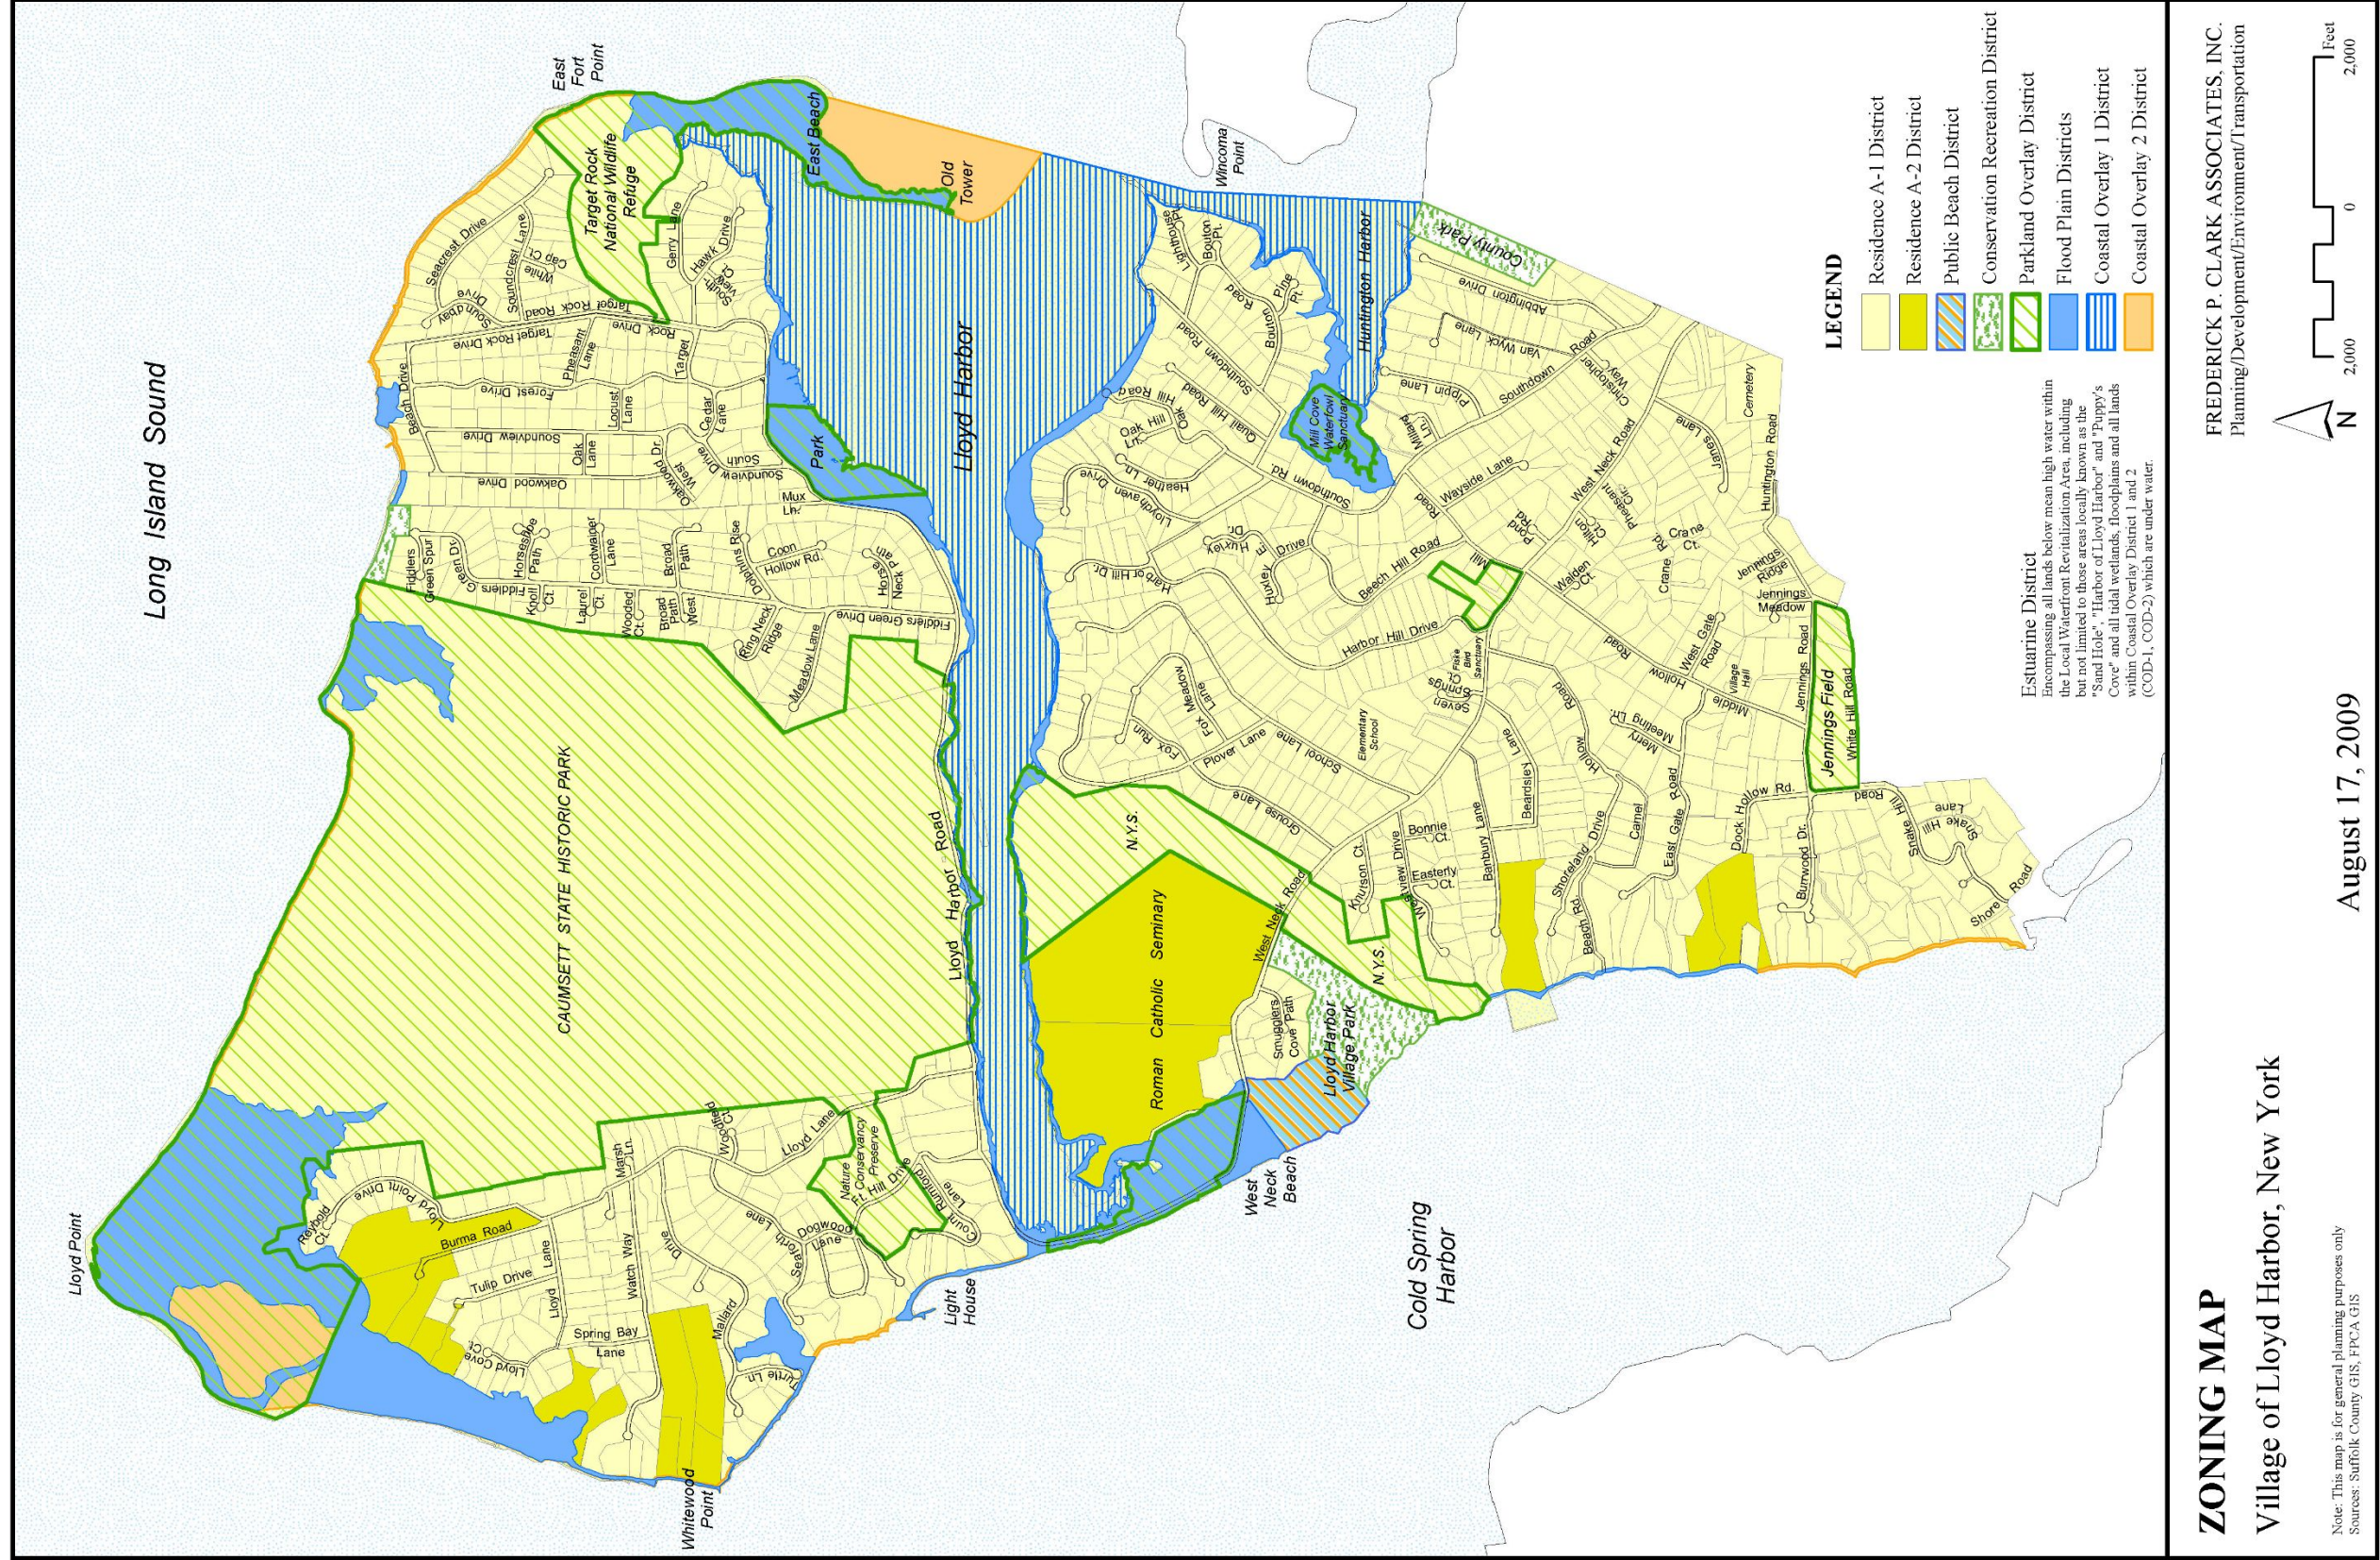

ZONING

205 Attachment 2

ZONING MAP

Village of Lloyd Harbor, New York

Note: This map is for general planning purposes only
Sources: Suffolk County GIS, FPCA GIS

August 17, 2009

FREDERICK P. CLARK ASSOCIATES, INC.
Planning/Development/Environment/Transportation