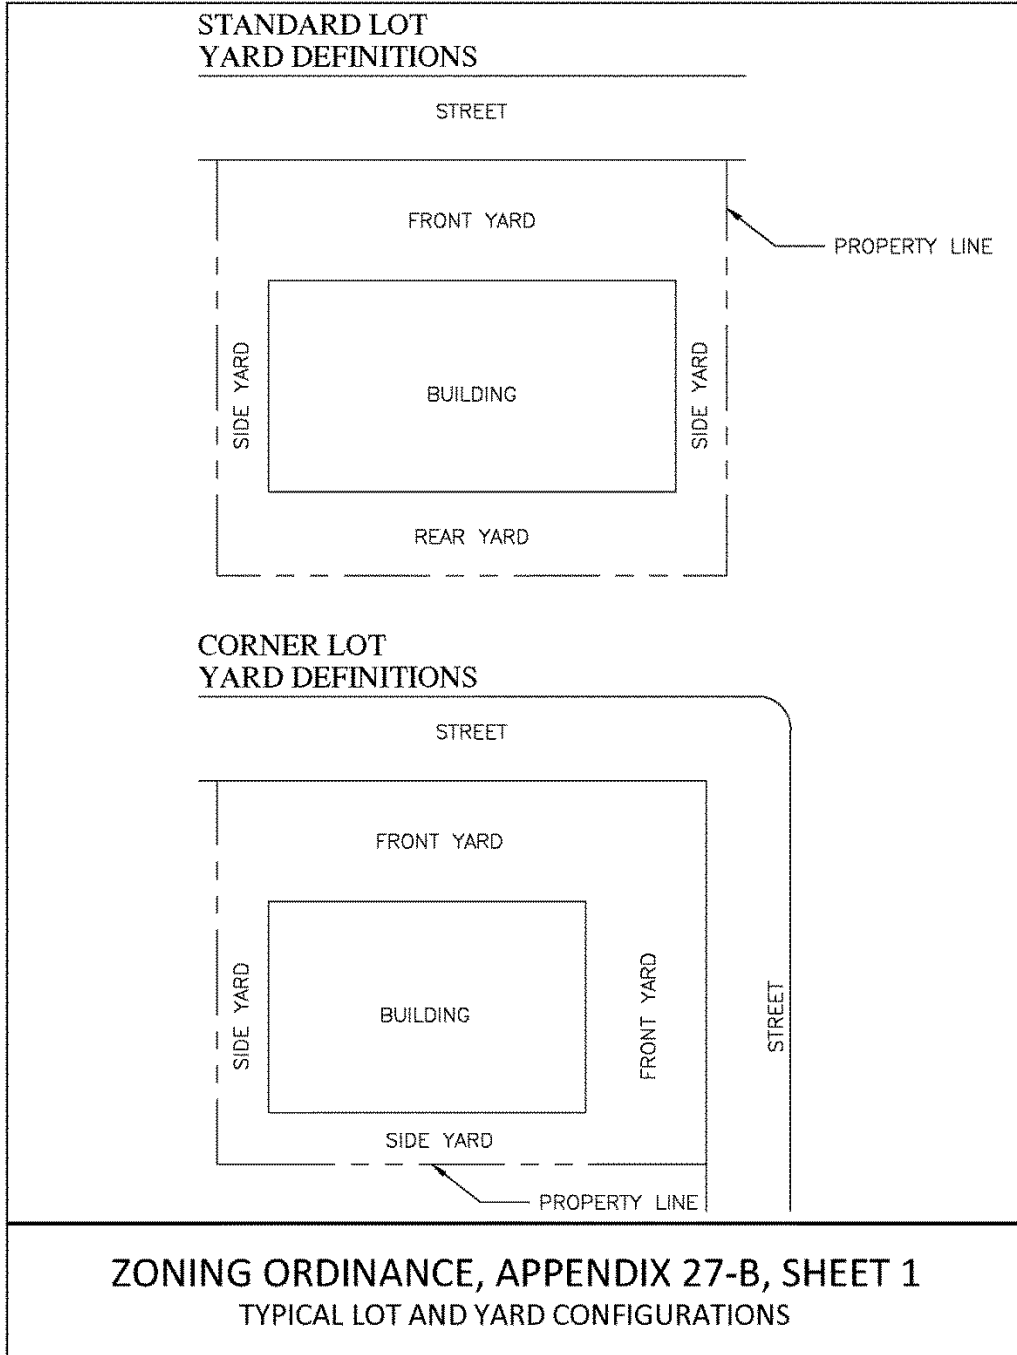

ZONING
27 Attachment 3

Township of Moon

Appendix 27-B
Typical Lot and Yard Configurations
And
Definition of Lot Types with Typical Yard Designations

MOON CODE

LEGEND

- F = FRONT YARD
- R = REAR YARD
- //// SIDE YARD
- - - - PROPERTY LINE

ZONING ORDINANCE, APPENDIX 27-B, SHEET 2
DEFINITION OF LOT TYPES
WITH TYPICAL YARD DESIGNATIONS