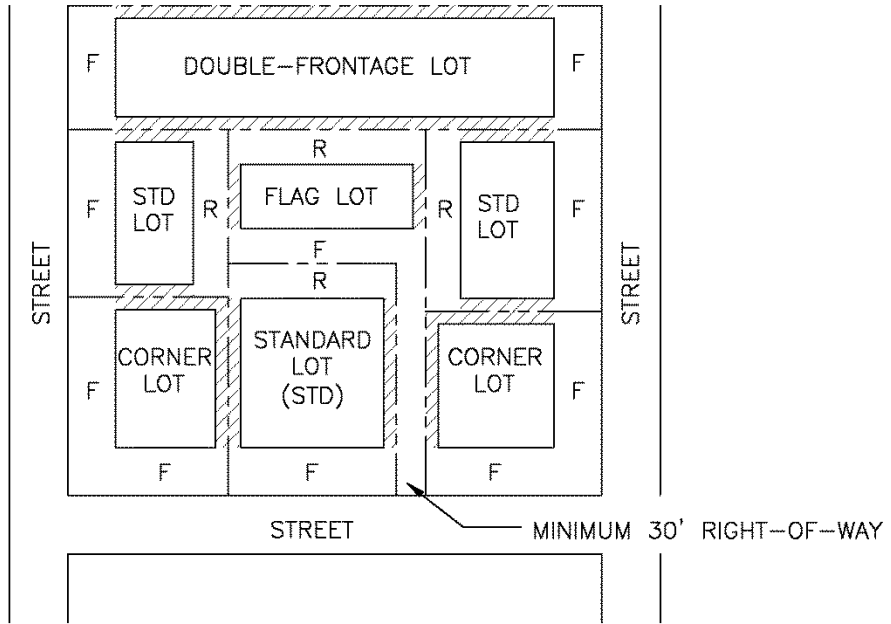

ZONING
27 Attachment 3

Township of Moon

Appendix 27-B
Typical Lot and Yard Configurations
And
Definition of Lot Types with Typical Yard Designations

MOON CODE

LEGEND

- F = FRONT YARD
- R = REAR YARD
- //// SIDE YARD
- - - - PROPERTY LINE

ZONING ORDINANCE, APPENDIX 27-B, SHEET 2
DEFINITION OF LOT TYPES
WITH TYPICAL YARD DESIGNATIONS