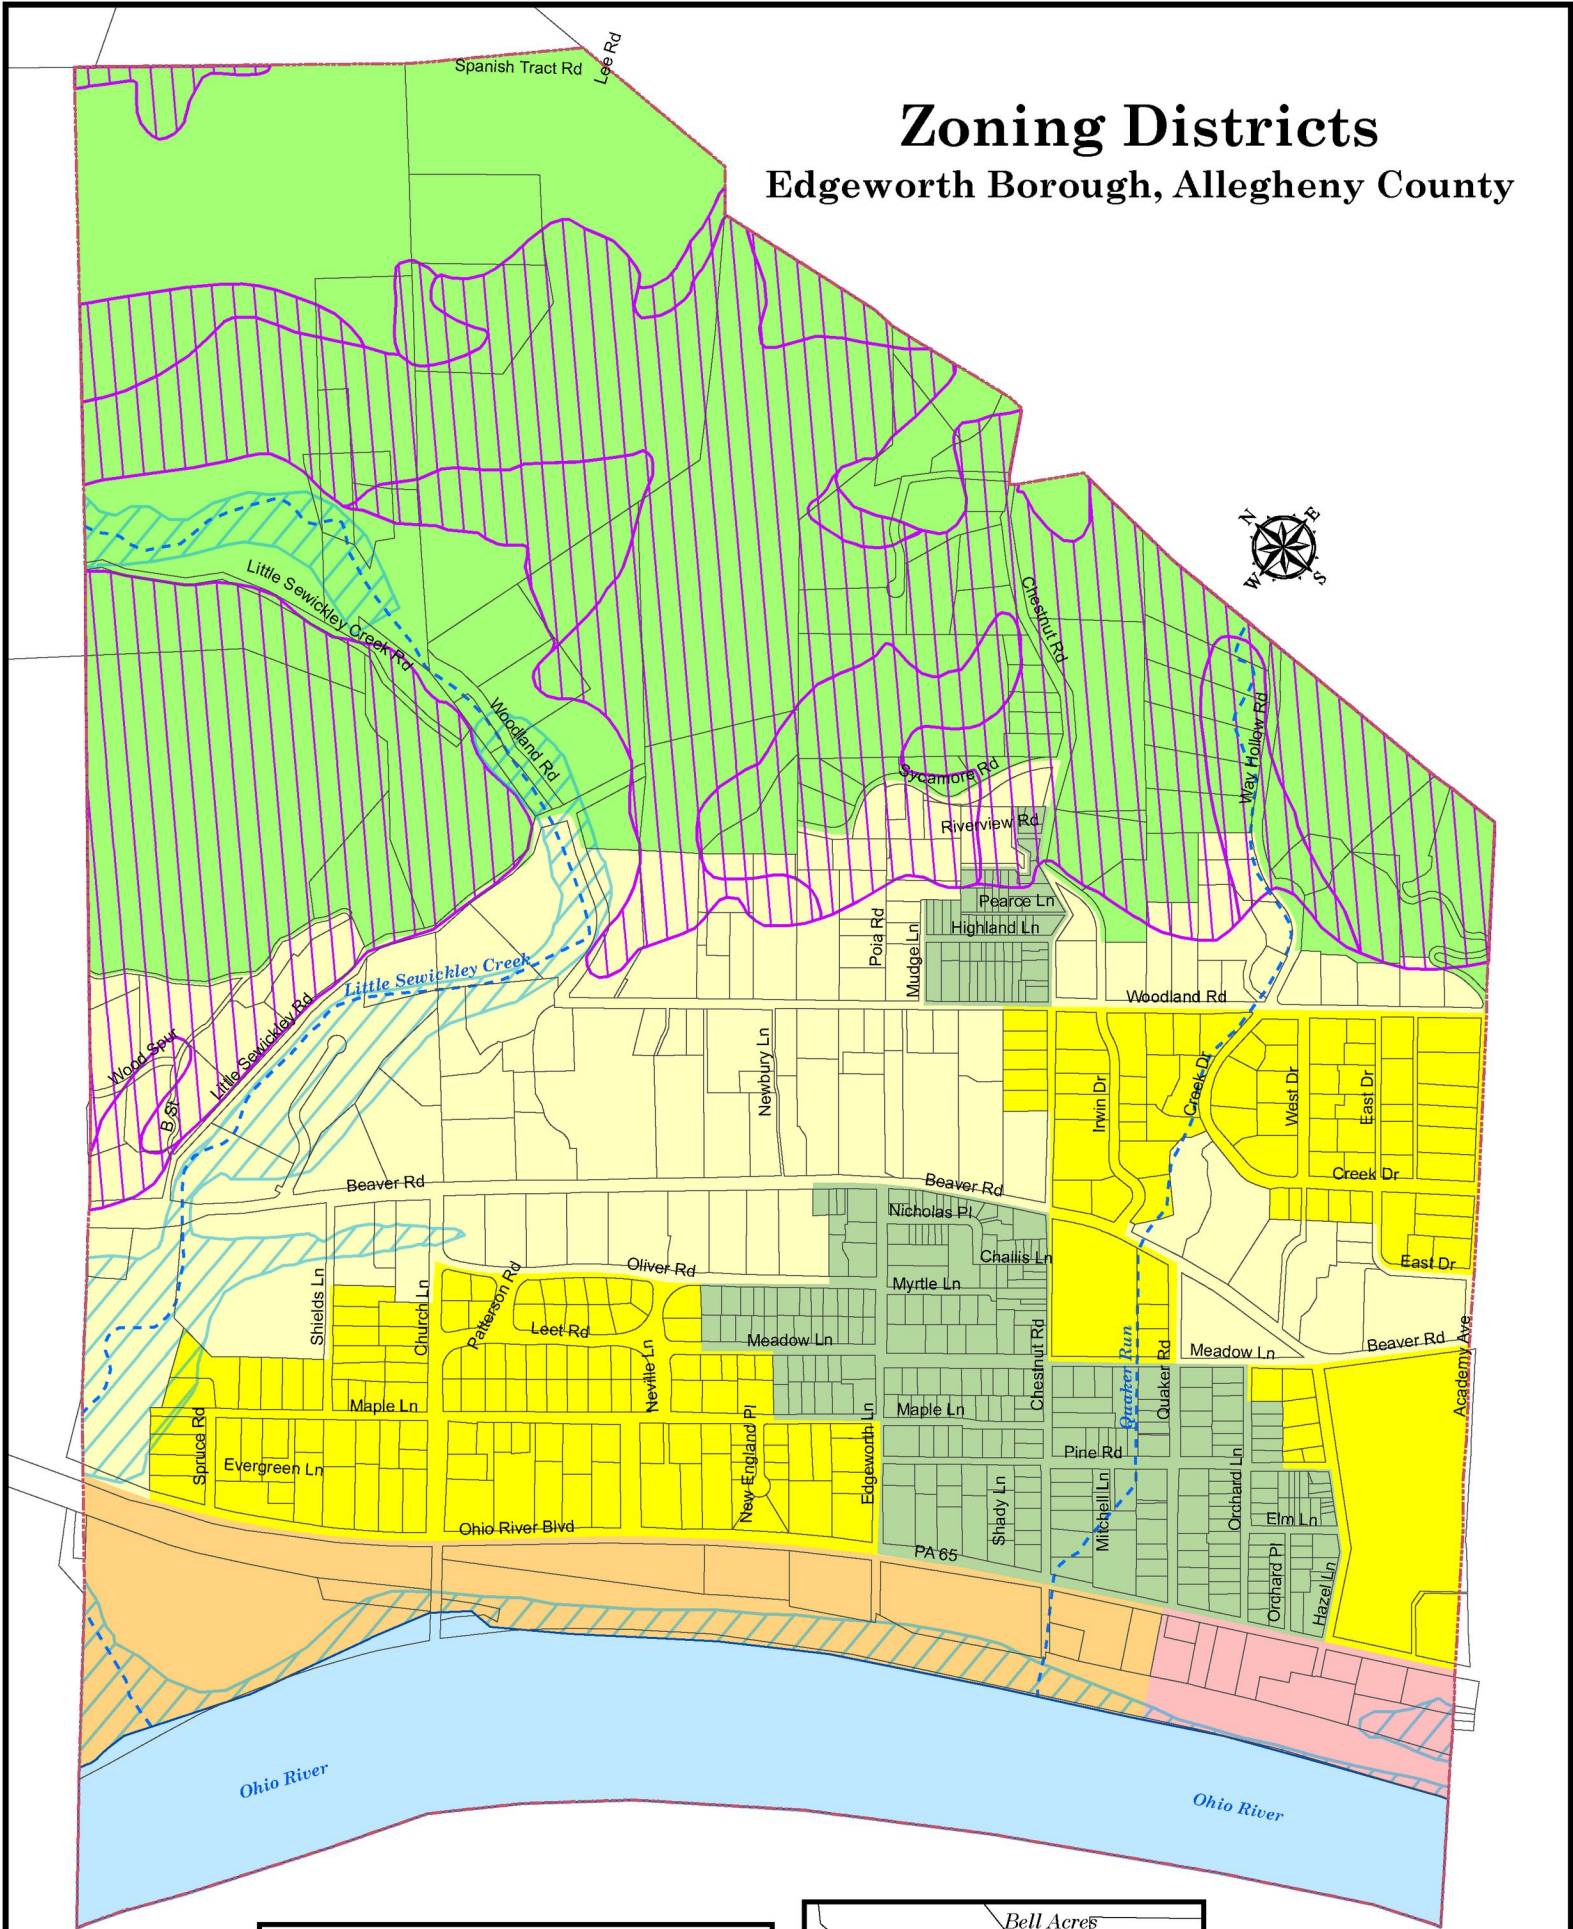

ZONING

130 Attachment 2

Borough of Edgeworth
Zoning Map

Zoning Districts
Edgeworth Borough, Allegheny County

Legend

- Borough Boundary
- Tax Parcels
- Ohio River
- Networked Streams
- Floodplain Hazard Overlay District
- Conservation Overlay CO District (Slopes 25% or Greater)

Zoning Districts

- Low Density R-1 Residential District
- Moderate Density R-2 Residential District
- Neighborhood R-3 Residential District
- Special Use SU District
- General Commercial C-1 District
- Mixed Use C-2 District