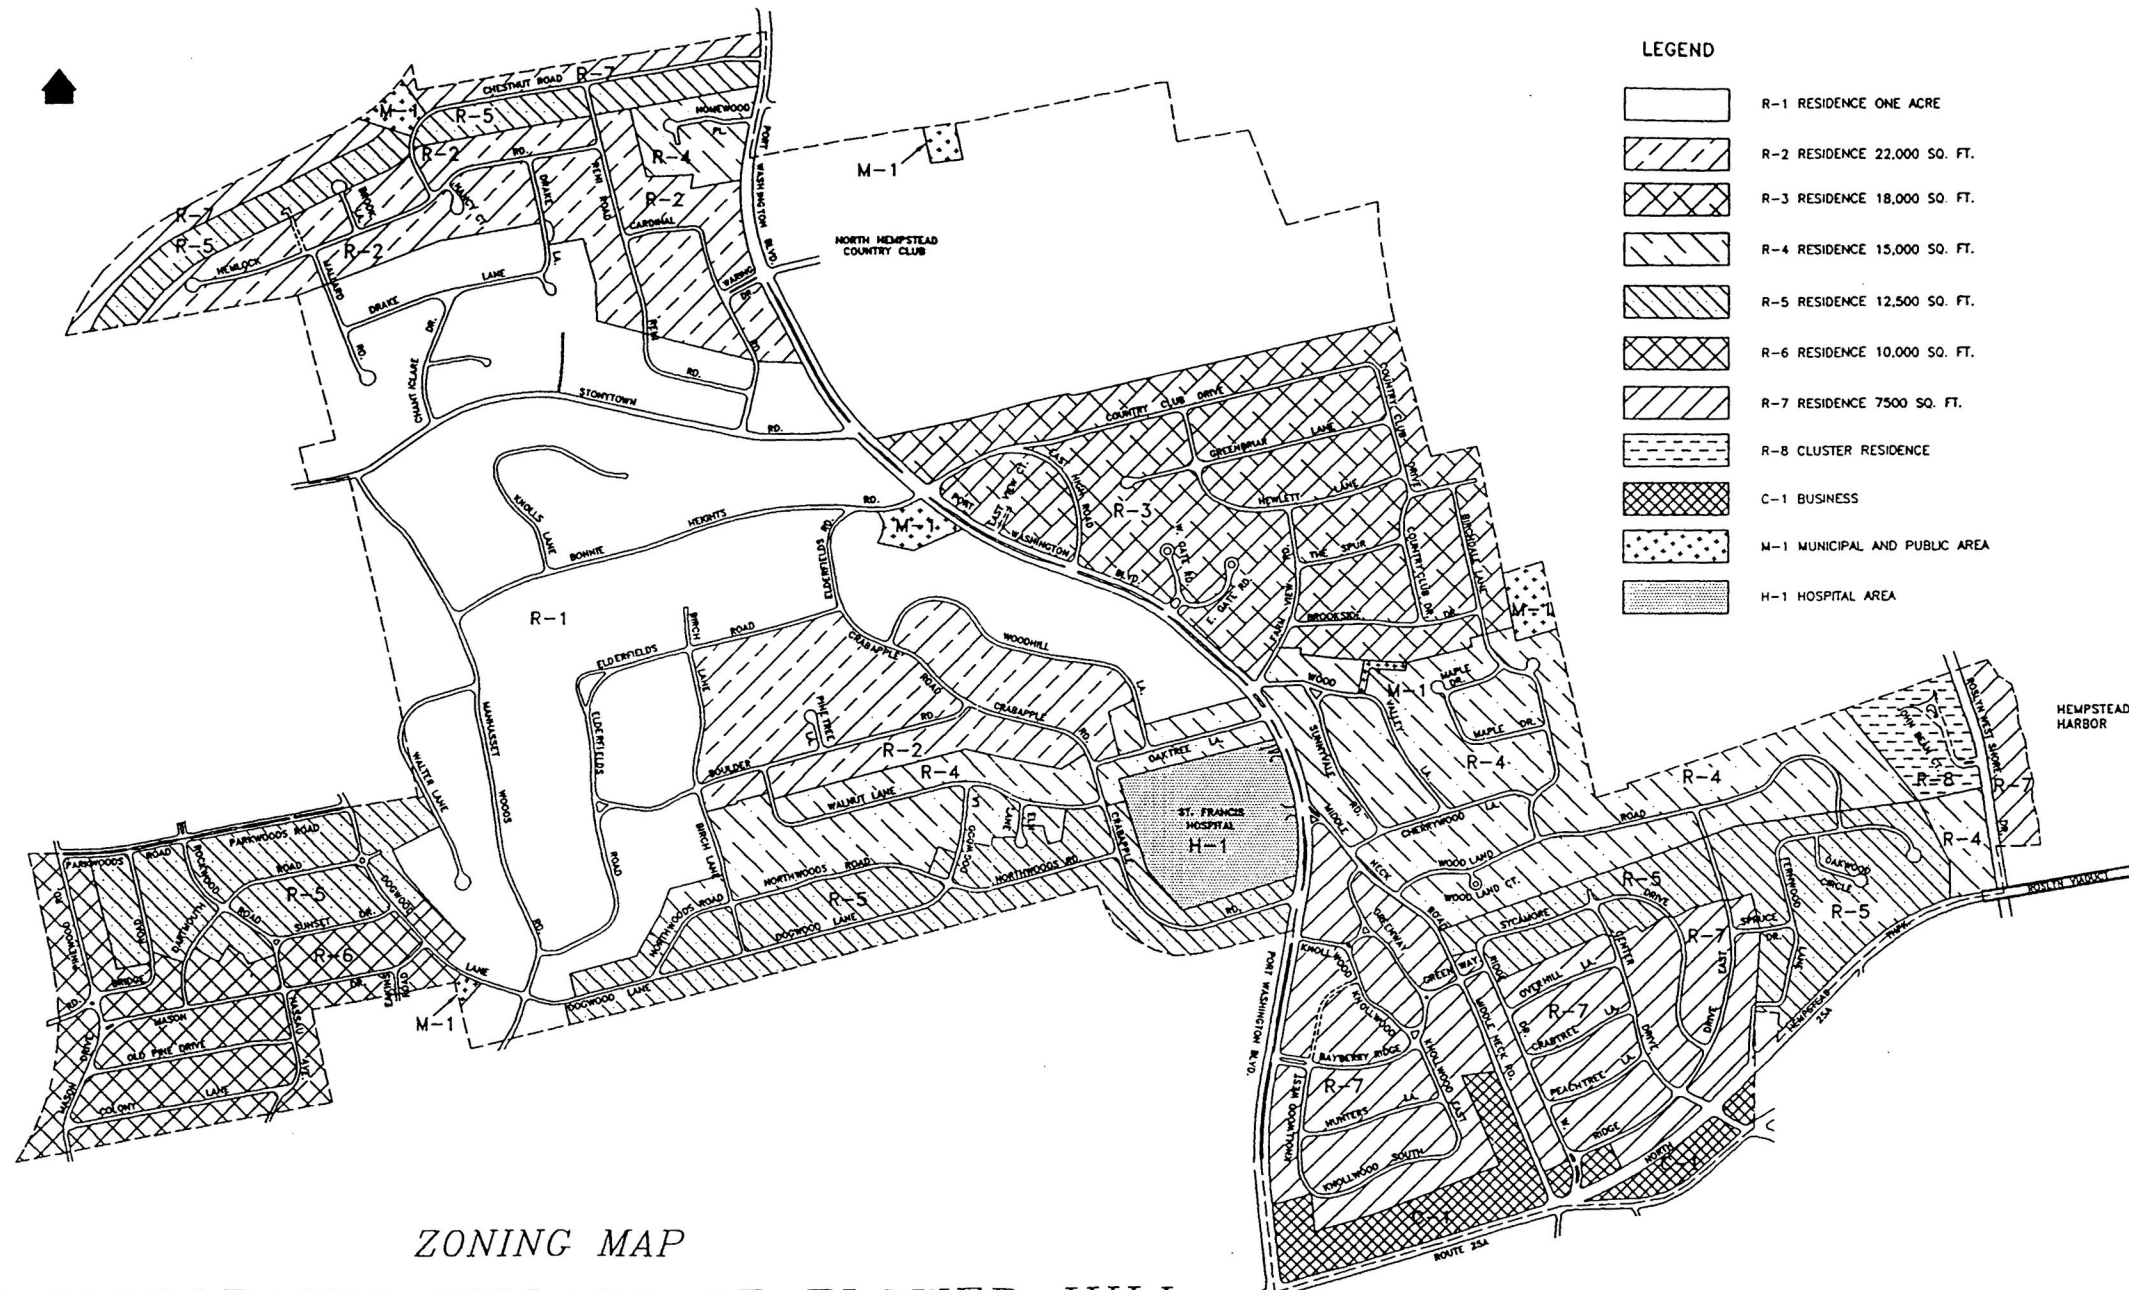

ZONING

240 Attachment 3

Village of Flower Hill
Zoning Map

ZONING MAP
INCORPORATED VILLAGE OF FLOWER HILL

SCALE 1" = 400'

REVISED: SEPTEMBER 30, 1999

CHARLES F. VACHRIS, P.E.
CONSULTING ENGINEERS
Garden City, New York