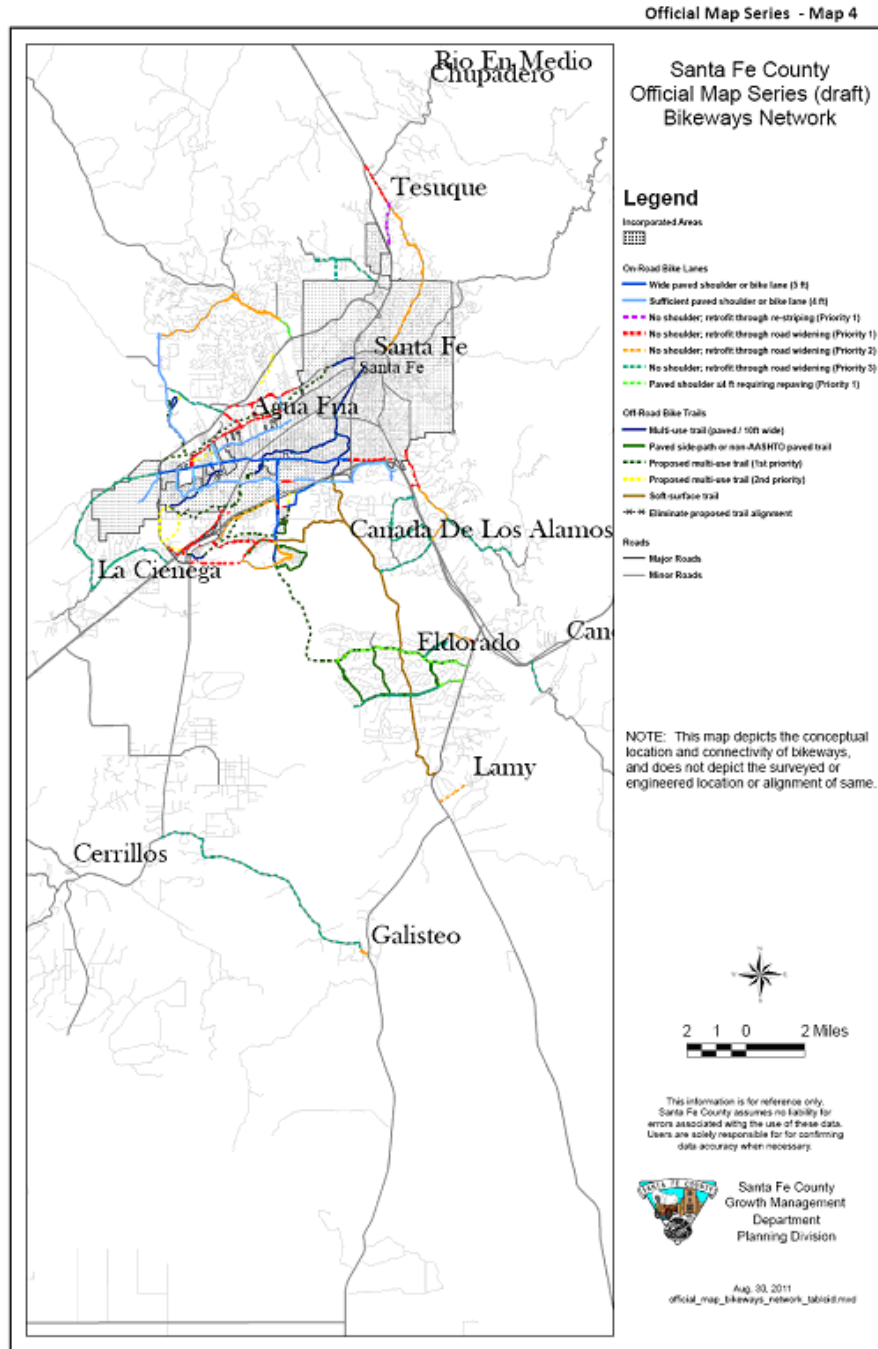

Appendix C: Official Map Series

Official Map Series - Map 1

(Ordinance 2016-9 adopted 12/13/16)

SANTA FE COUNTY CODE

Official Map Series - Map 2

Official Map Series - Map 2

(Ordinance 2016-9 adopted 12/13/16)

Official Map Series - Map 3

Official Map Series - Map 3

(Ordinance 2016-9 adopted 12/13/16)

SANTA FE COUNTY CODE

Official Map Series - Map 4

(Ordinance 2016-9 adopted 12/13/16)

Official Map Series - Map 5

(Ordinance 2016-9 adopted 12/13/16; Ordinance 2024-03 adopted 3/12/2024)

SANTA FE COUNTY CODE

Official Map Series - Map 6

Official Map Series - Map 6

(Ordinance 2016-9 adopted 12/13/16)