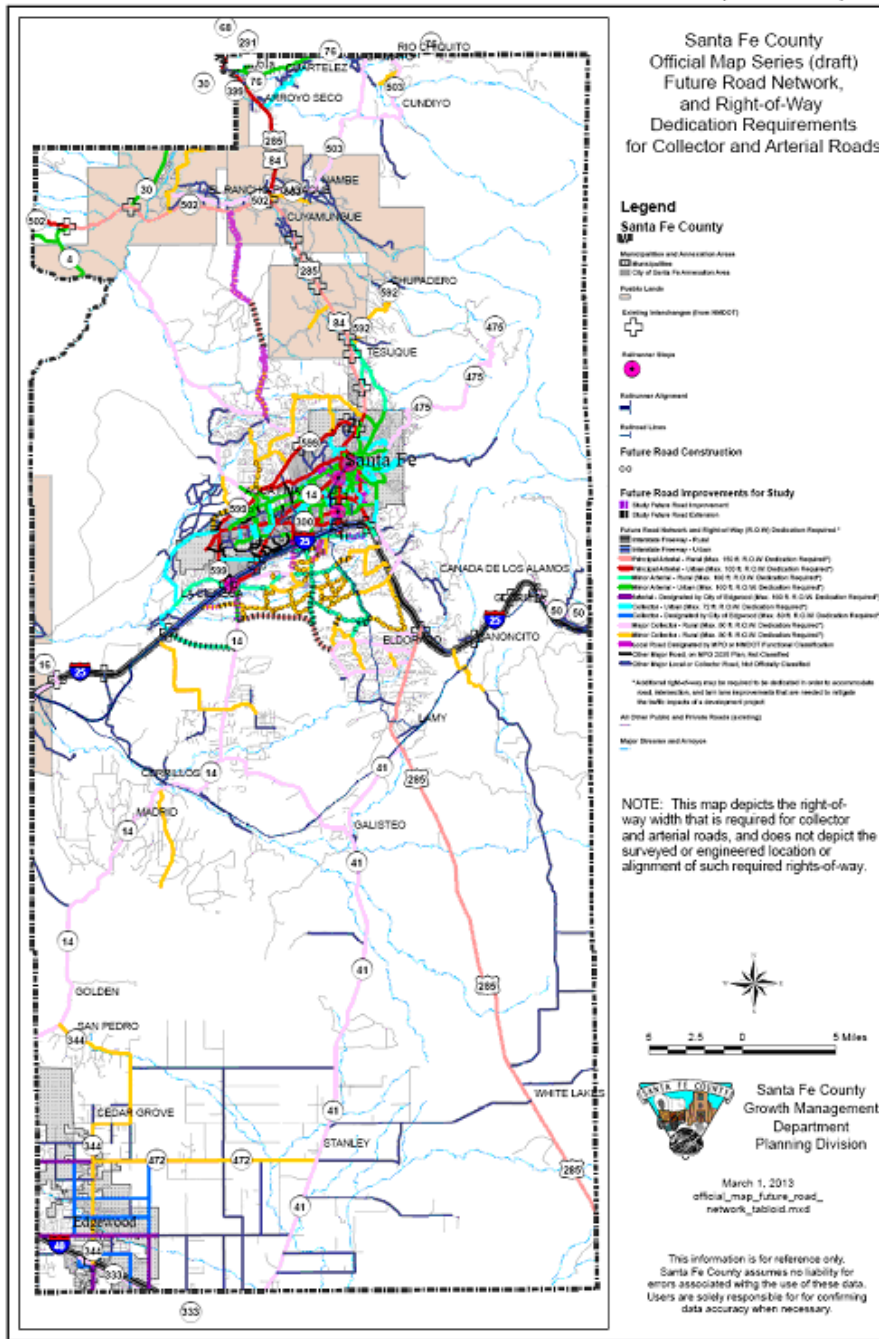

Appendix C: Official Map Series

Official Map Series - Map 1

(Ordinance 2016-9 adopted 12/13/16)

SANTA FE COUNTY CODE

Official Map Series - Map 2

Official Map Series - Map 2

(Ordinance 2016-9 adopted 12/13/16)

Official Map Series - Map 3

Official Map Series - Map 3

(Ordinance 2016-9 adopted 12/13/16)

SANTA FE COUNTY CODE

Official Map Series - Map 4

(Ordinance 2016-9 adopted 12/13/16)

Official Map Series - Map 5

(Ordinance 2016-9 adopted 12/13/16; Ordinance 2024-03 adopted 3/12/2024)

SANTA FE COUNTY CODE

Official Map Series - Map 6

Official Map Series - Map 6

(Ordinance 2016-9 adopted 12/13/16)